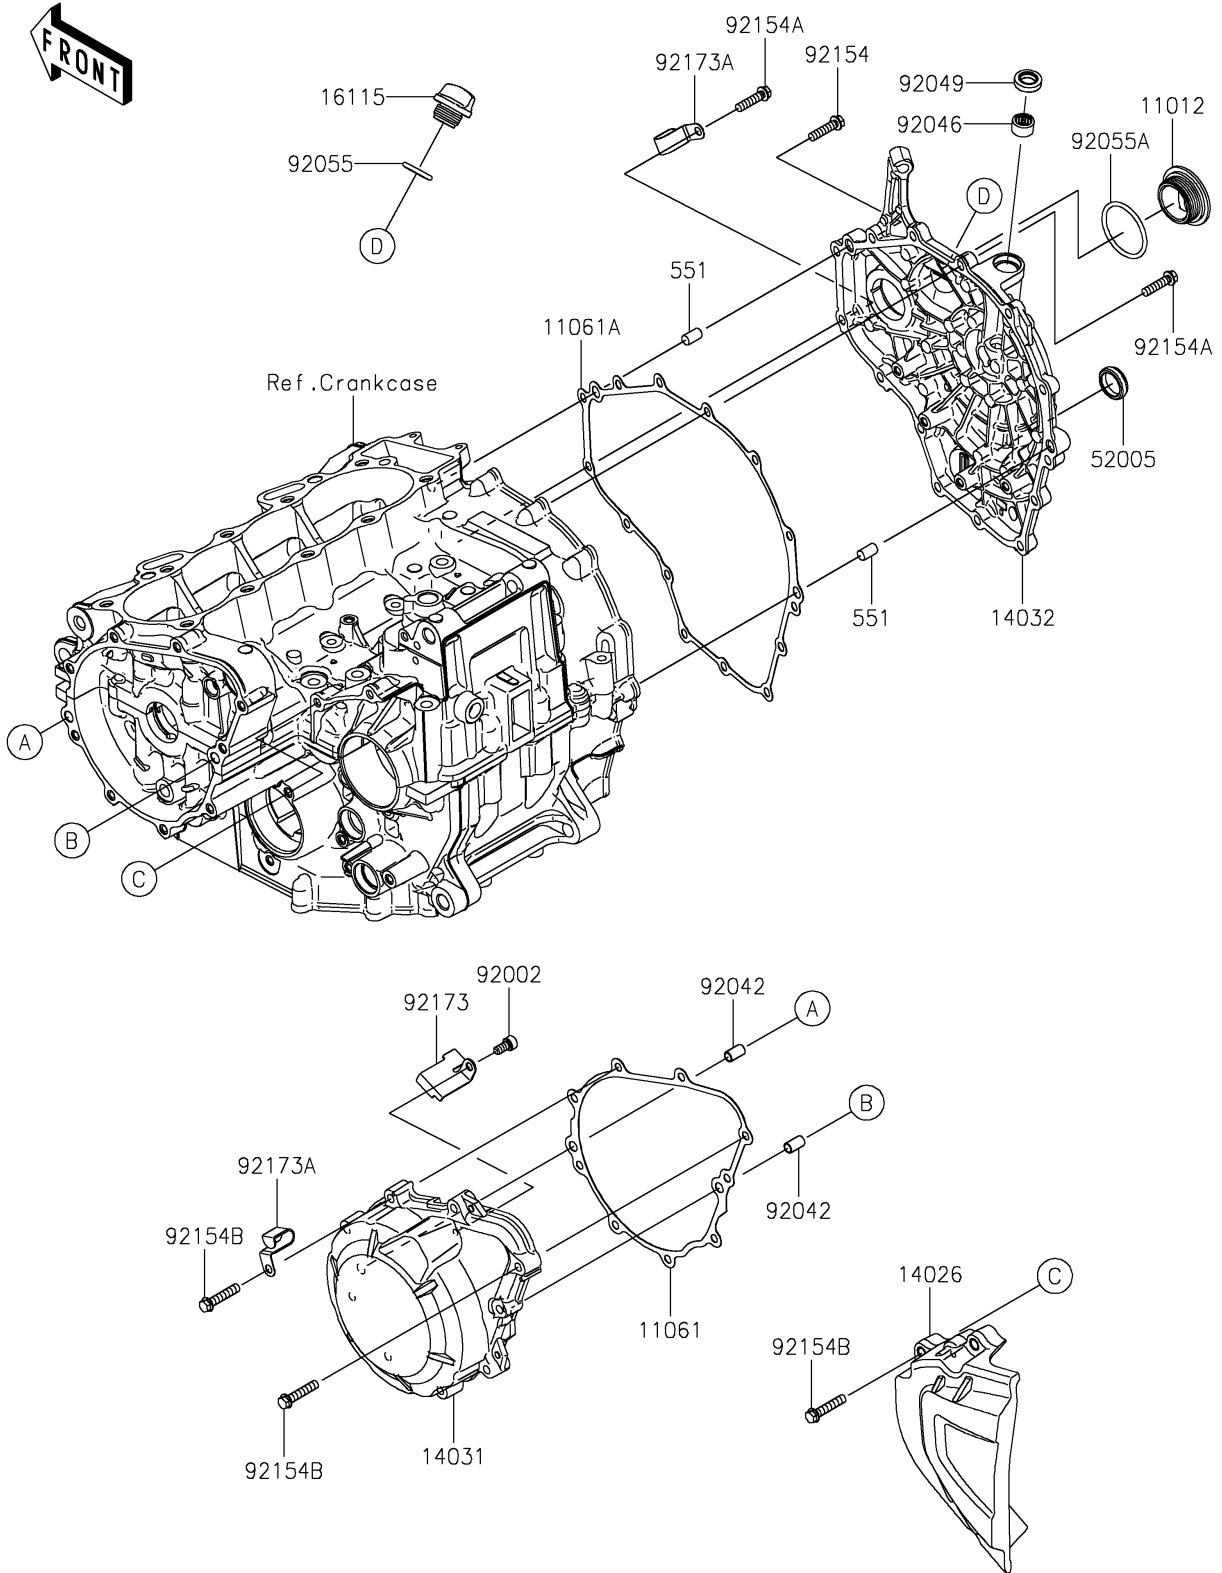

2024 Ninja ZX-4R ABS PARTS DIAGRAM

Engine Cover(s)

E1431

2024 Ninja ZX-4R ABS PARTS LIST

Engine Cover(s)

ITEM NAME	PART NUMBER	QUANTITY
CAP (Ref # 11012)	11012-1362	1
GASKET,GENERATOR COVER (Ref # 11061)	11061-1326	1
GASKET,CLUTCH COVER (Ref # 11061A)	11061-1327	1
COVER-CHAIN (Ref # 14026)	14026-0158	1
COVER-GENERATOR (Ref # 14031)	14031-0637	1
COVER-CLUTCH (Ref # 14032)	14032-0661	1
CAP-OIL FILLER (Ref # 16115)	16115-1053	1
GAUGE,OIL LEVEL (Ref # 52005)	52005-1009	1
BOLT,SOCKET,6X12 (Ref # 92002)	92002-1796	1
PIN,DOWEL,6.3X8X14 (Ref # 92042)	92042-007	2
BEARING-NEEDLE,HK1210FM (Ref # 92046)	92046-0034	1
SEAL-OIL (Ref # 92049)	92049-1560	1
RING-O (Ref # 92055)	92055-012	1
RING-O,39.4X3.1 (Ref # 92055A)	92055-0734	1
BOLT,FLANGED,6X25 (Ref # 92154)	92154-2734	1
BOLT,FLANGED,6X25 (Ref # 92154A)	92154-7030	13
BOLT,FLANGED,6X30 (Ref # 92154B)	92154-7032	12
CLAMP (Ref # 92173)	92173-2112	1
CLAMP (Ref # 92173A)	92173-2588	2
PIN-DOWEL,8X14 (Ref # 551)	551A0814	2