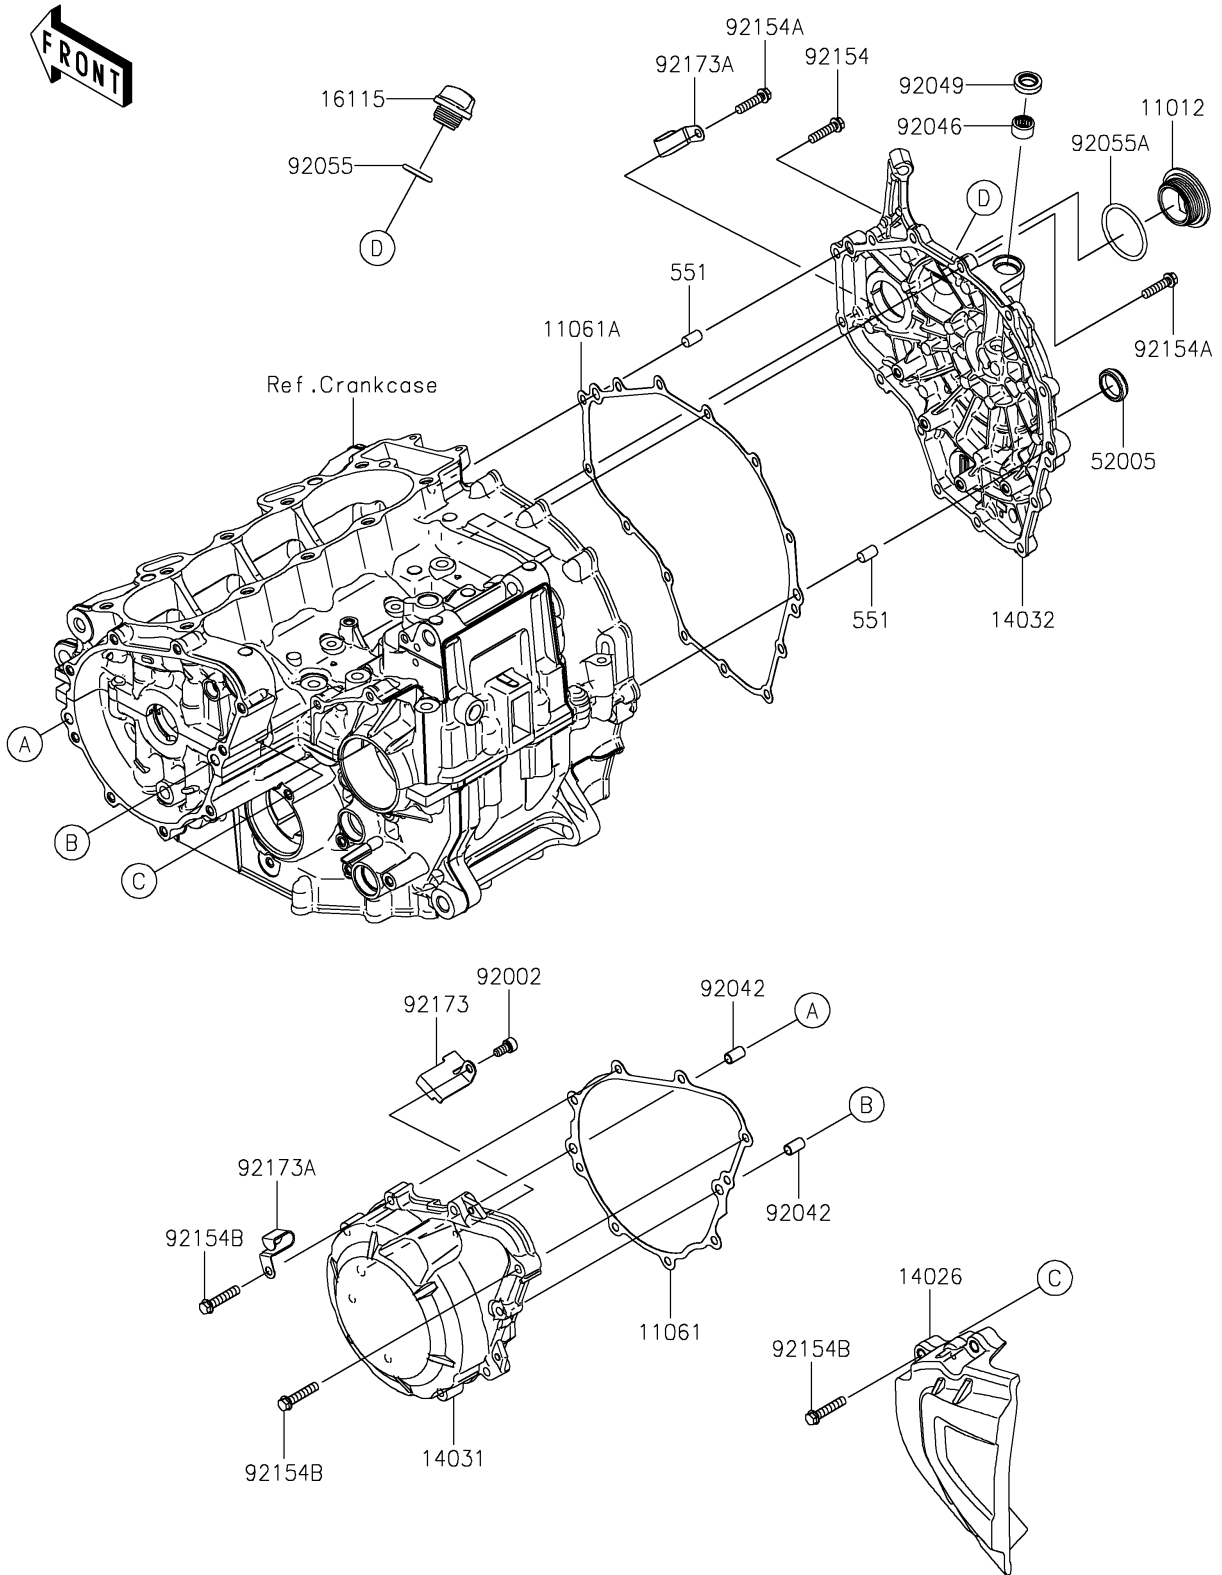

2025 Ninja ZX-4R ABS PARTS DIAGRAM

Engine Cover(s)

E1431

2025 Ninja ZX-4R ABS PARTS LIST

Engine Cover(s)

ITEM NAME	PART NUMBER	QUANTITY
CAP (Ref # 11012)	11012-1362	1
GASKET,GENERATOR COVER (Ref # 11061)	11061-1326	1
GASKET,CLUTCH COVER (Ref # 11061A)	11061-1327	1
COVER-CHAIN (Ref # 14026)	14026-0158	1
COVER-GENERATOR (Ref # 14031)	14031-0637	1
COVER-CLUTCH (Ref # 14032)	14032-0661	1
CAP-OIL FILLER (Ref # 16115)	16115-1053	1
GAUGE,OIL LEVEL (Ref # 52005)	52005-1009	1
BOLT,SOCKET,6X12 (Ref # 92002)	92002-1796	1
PIN,DOWEL,6.3X8X14 (Ref # 92042)	92042-007	2
BEARING-NEEDLE,HK1210FM (Ref # 92046)	92046-0034	1
SEAL-OIL (Ref # 92049)	92049-1560	1
RING-O (Ref # 92055)	92055-012	1
RING-O,39.4X3.1 (Ref # 92055A)	92055-0734	1
BOLT,FLANGED,6X25 (Ref # 92154)	92154-2734	1
BOLT,FLANGED,6X25 (Ref # 92154A)	92154-7030	13
BOLT,FLANGED,6X30 (Ref # 92154B)	92154-7032	12
CLAMP (Ref # 92173)	92173-2112	1
CLAMP (Ref # 92173A)	92173-2588	2
PIN-DOWEL,8X14 (Ref # 551)	551A0814	2