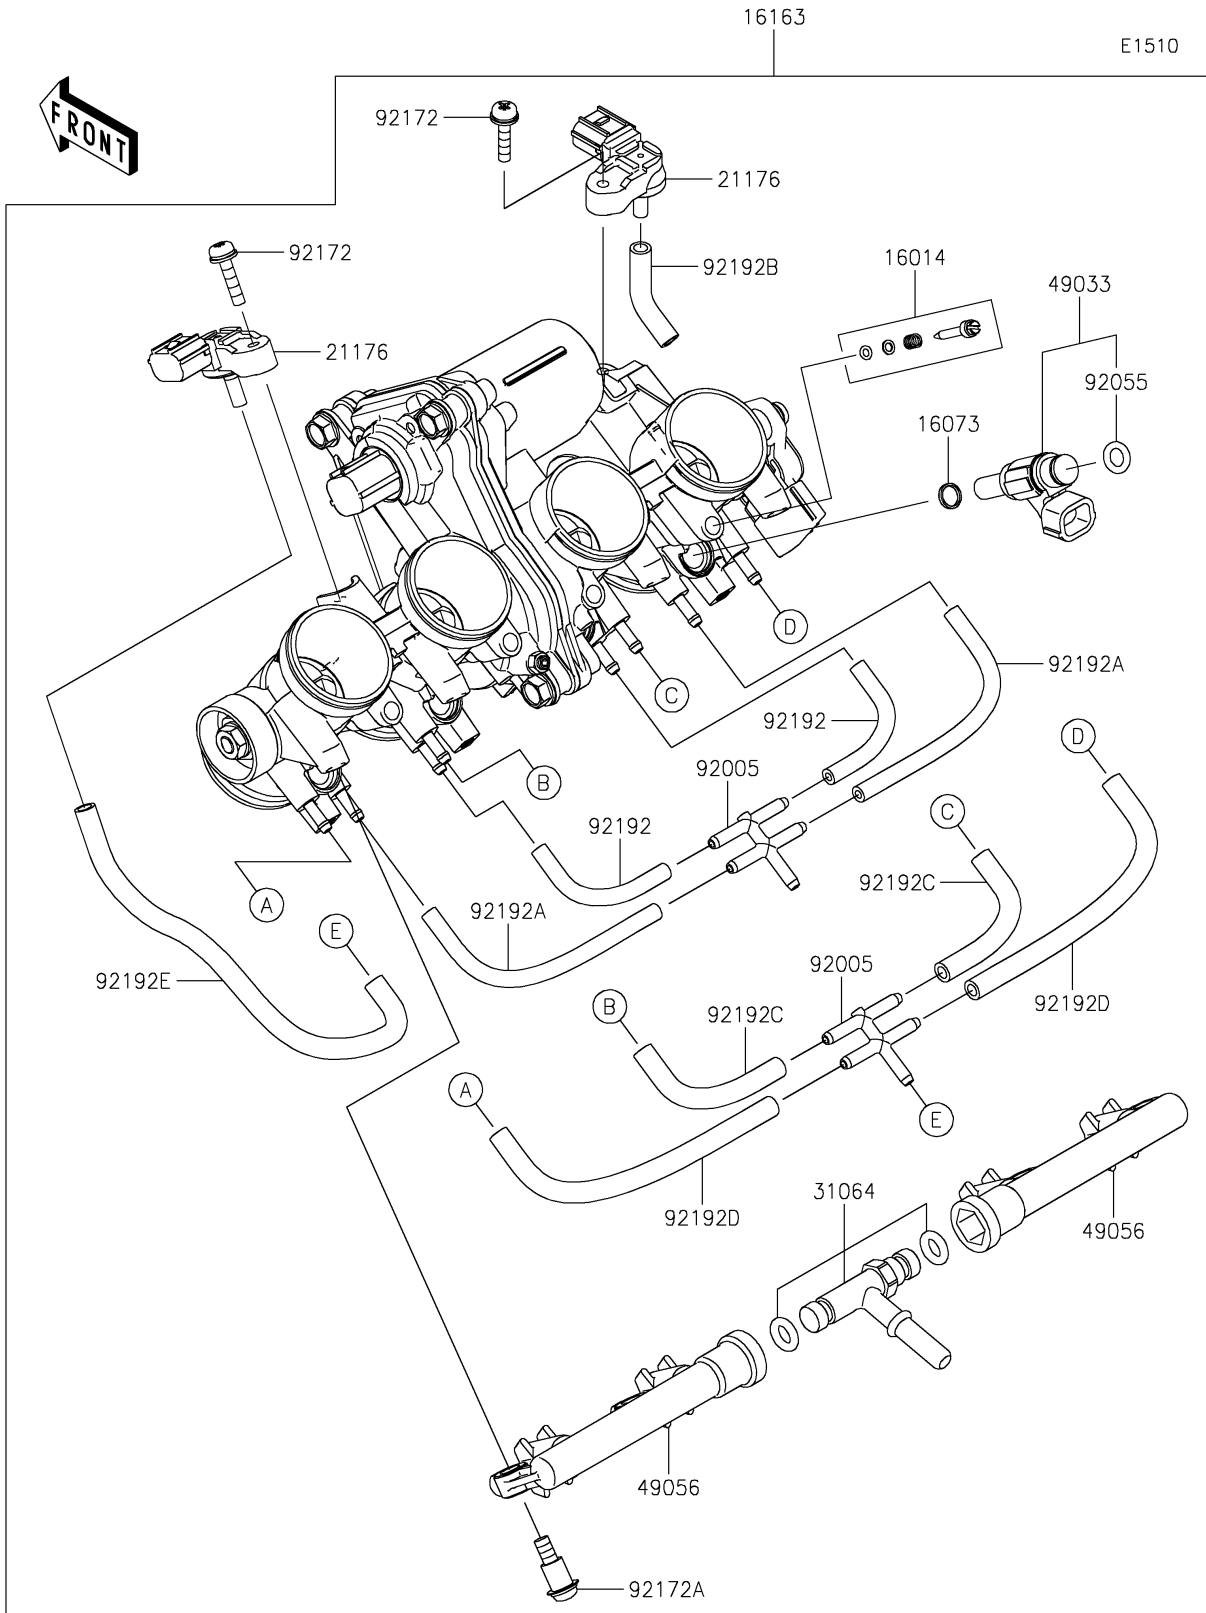

2023 Ninja ZX-4R ABS PARTS DIAGRAM

Throttle

2023 Ninja ZX-4R ABS PARTS LIST

Throttle

ITEM NAME	PART NUMBER	QUANTITY
SCREW-PILOT AIR (Ref # 16014)	16014-0023	4
INSULATOR (Ref # 16073)	16073-0884	4
THROTTLE-ASSY (Ref # 16163)	16163-1304	1
SENSOR,PRESSURE (Ref # 21176)	21176-0906	2
PIPE-COMP (Ref # 31064)	31064-0730	1
NOZZLE-INJECTION (Ref # 49033)	49033-0584	4
PIPE-INJECTION (Ref # 49056)	49056-0565	2
FITTING (Ref # 92005)	92005-0989	2
RING-O,INJECTION NOZZLE (Ref # 92055)	92055-0124	4
SCREW (Ref # 92172)	92172-1383	2
SCREW (Ref # 92172A)	92172-1384	4
TUBE (Ref # 92192)	92192-2355	2
TUBE (Ref # 92192A)	92192-2356	2
TUBE (Ref # 92192B)	92192-2357	1
TUBE (Ref # 92192C)	92192-2358	2
TUBE (Ref # 92192D)	92192-2359	2
TUBE (Ref # 92192E)	92192-2360	1