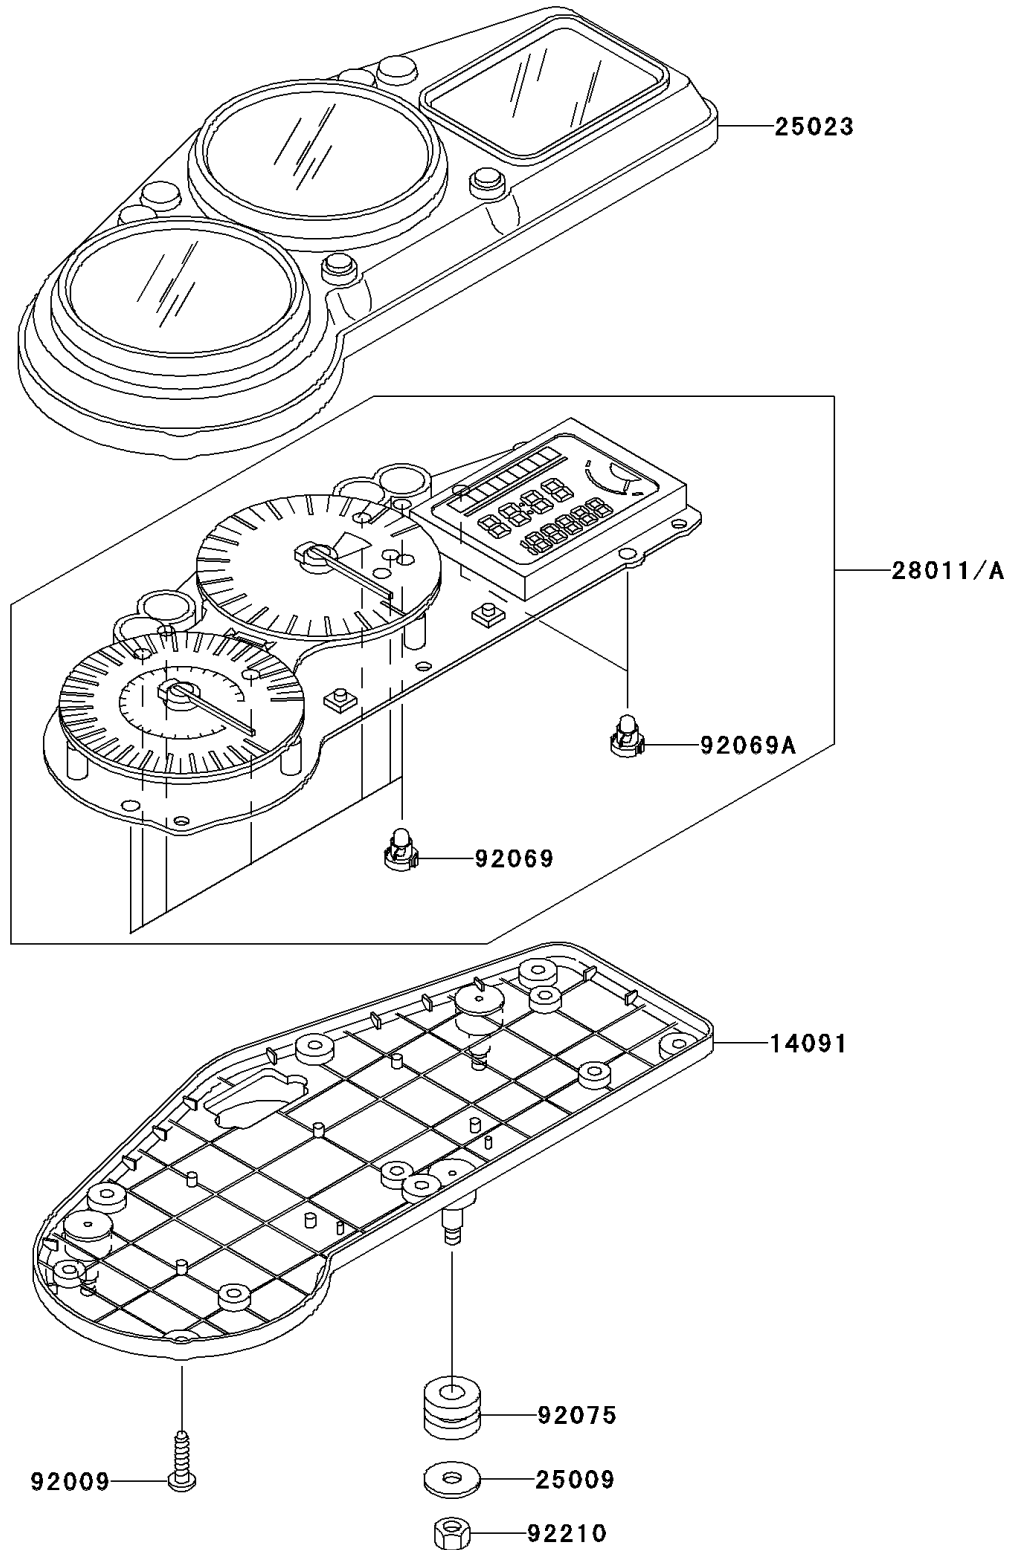

2000 Ninja® ZX™-12R PARTS DIAGRAM

Meter(s)

F2530

2000 Ninja® ZX™-12R PARTS LIST

Meter(s)

ITEM NAME	PART NUMBER	QUANTITY
COVER,METER HOUSING (Ref # 14091)	14091-1147	1
WASHER,5.2X16X1.2 (Ref # 25009)	25009-004	3
COVER-METER CASE,UPP (Ref # 25023)	25023-1252	1
SCREW,4X16,BLACK (Ref # 92009)	92009-1158	6
BULB,T3.4,12V1.1W (Ref # 92069)	92069-1110	7
BULB,T3,12V0.7W (Ref # 92069A)	92069-1113	2
DAMPER,METER BRACKET (Ref # 92075)	92075-1435	3
NUT,5MM (Ref # 92210)	92210-1124	3
METER,SPEED&TACHO,KPH (Ref # 28011)	28011-1196	1
METER,SPEED&TACHO,MPH (Ref # 28011A)	28011-1197	1