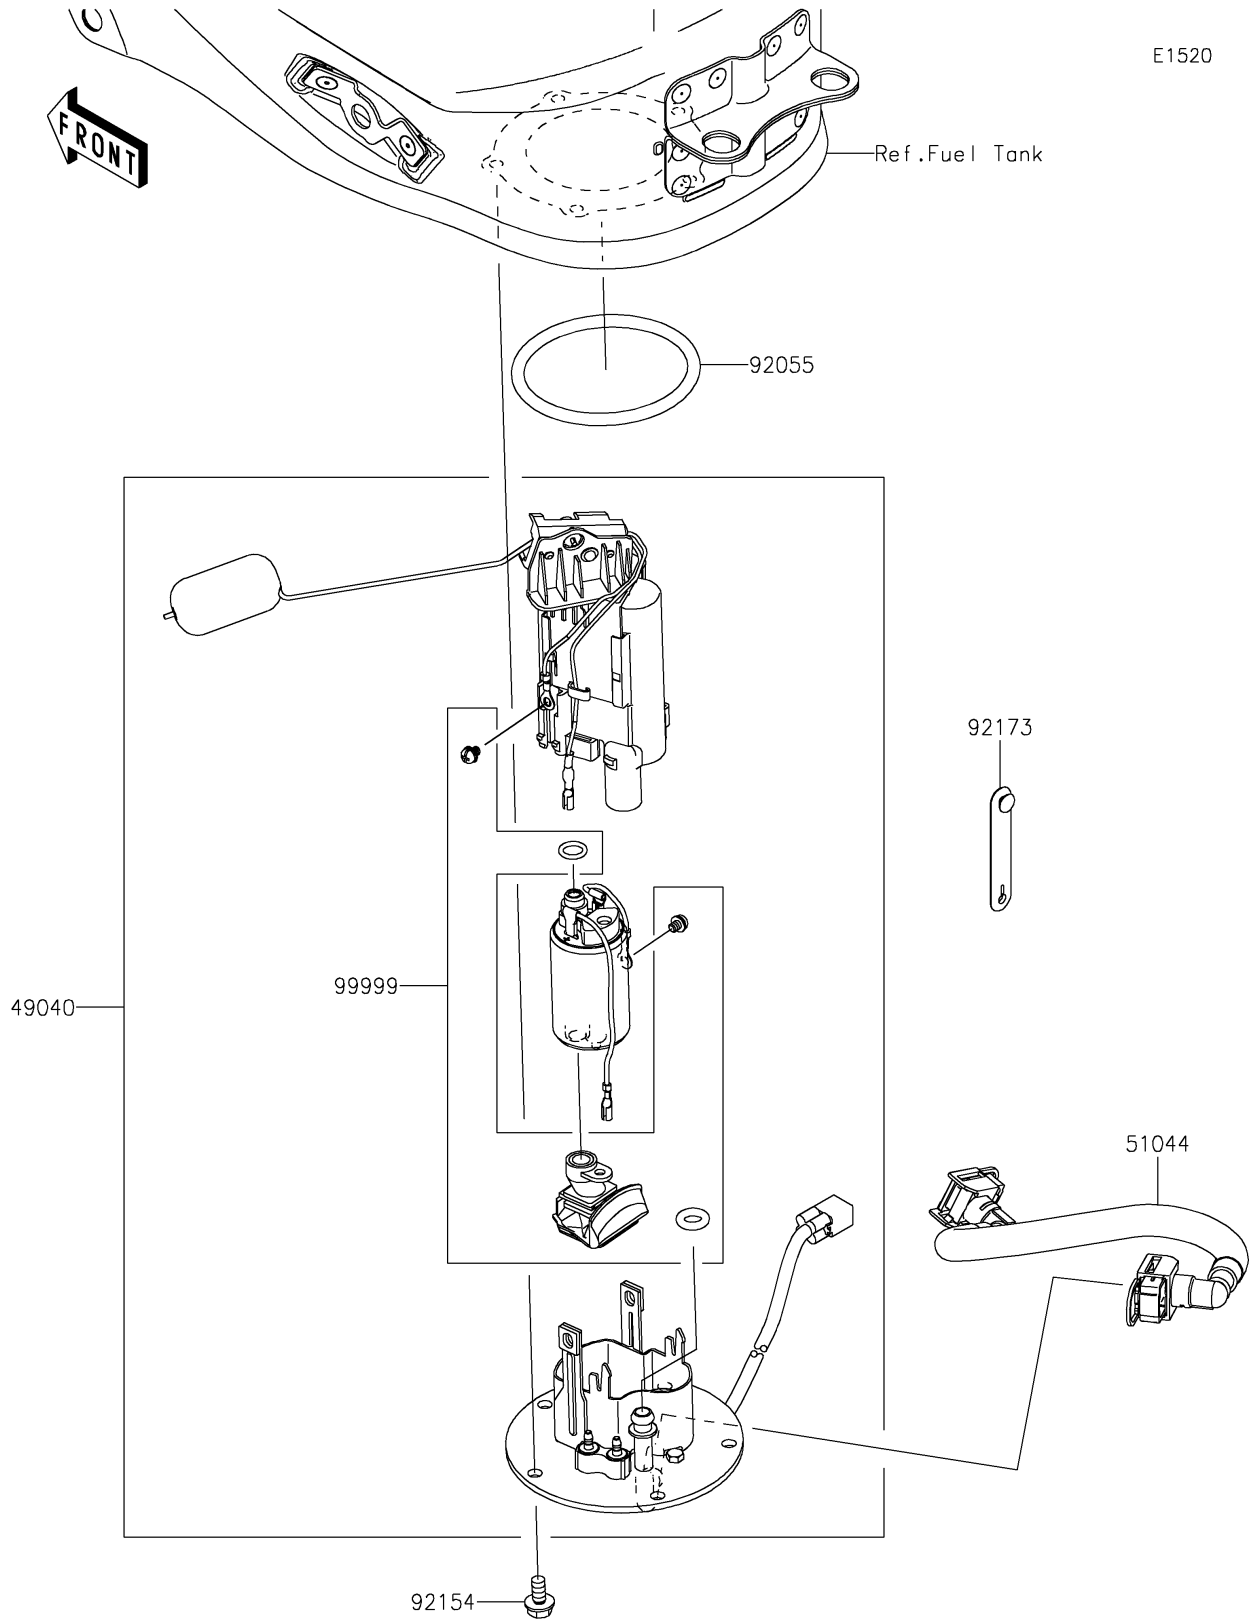

2023 Ninja ZX-4R ABS PARTS DIAGRAM

Fuel Pump

E1520

2023 Ninja ZX-4R ABS PARTS LIST

Fuel Pump

ITEM NAME	PART NUMBER	QUANTITY
PUMP-FUEL (Ref # 49040)	49040-0788	1
TUBE-ASSY (Ref # 51044)	51044-1242	1
RING-O,74.6X5.7 (Ref # 92055)	92055-0728	1
BOLT,FLANGED,6X12 (Ref # 92154)	92154-2335	5
CLAMP (Ref # 92173)	92173-2199	1
KIT,FUEL FILTER (Ref # 99999)	99999-0525	1