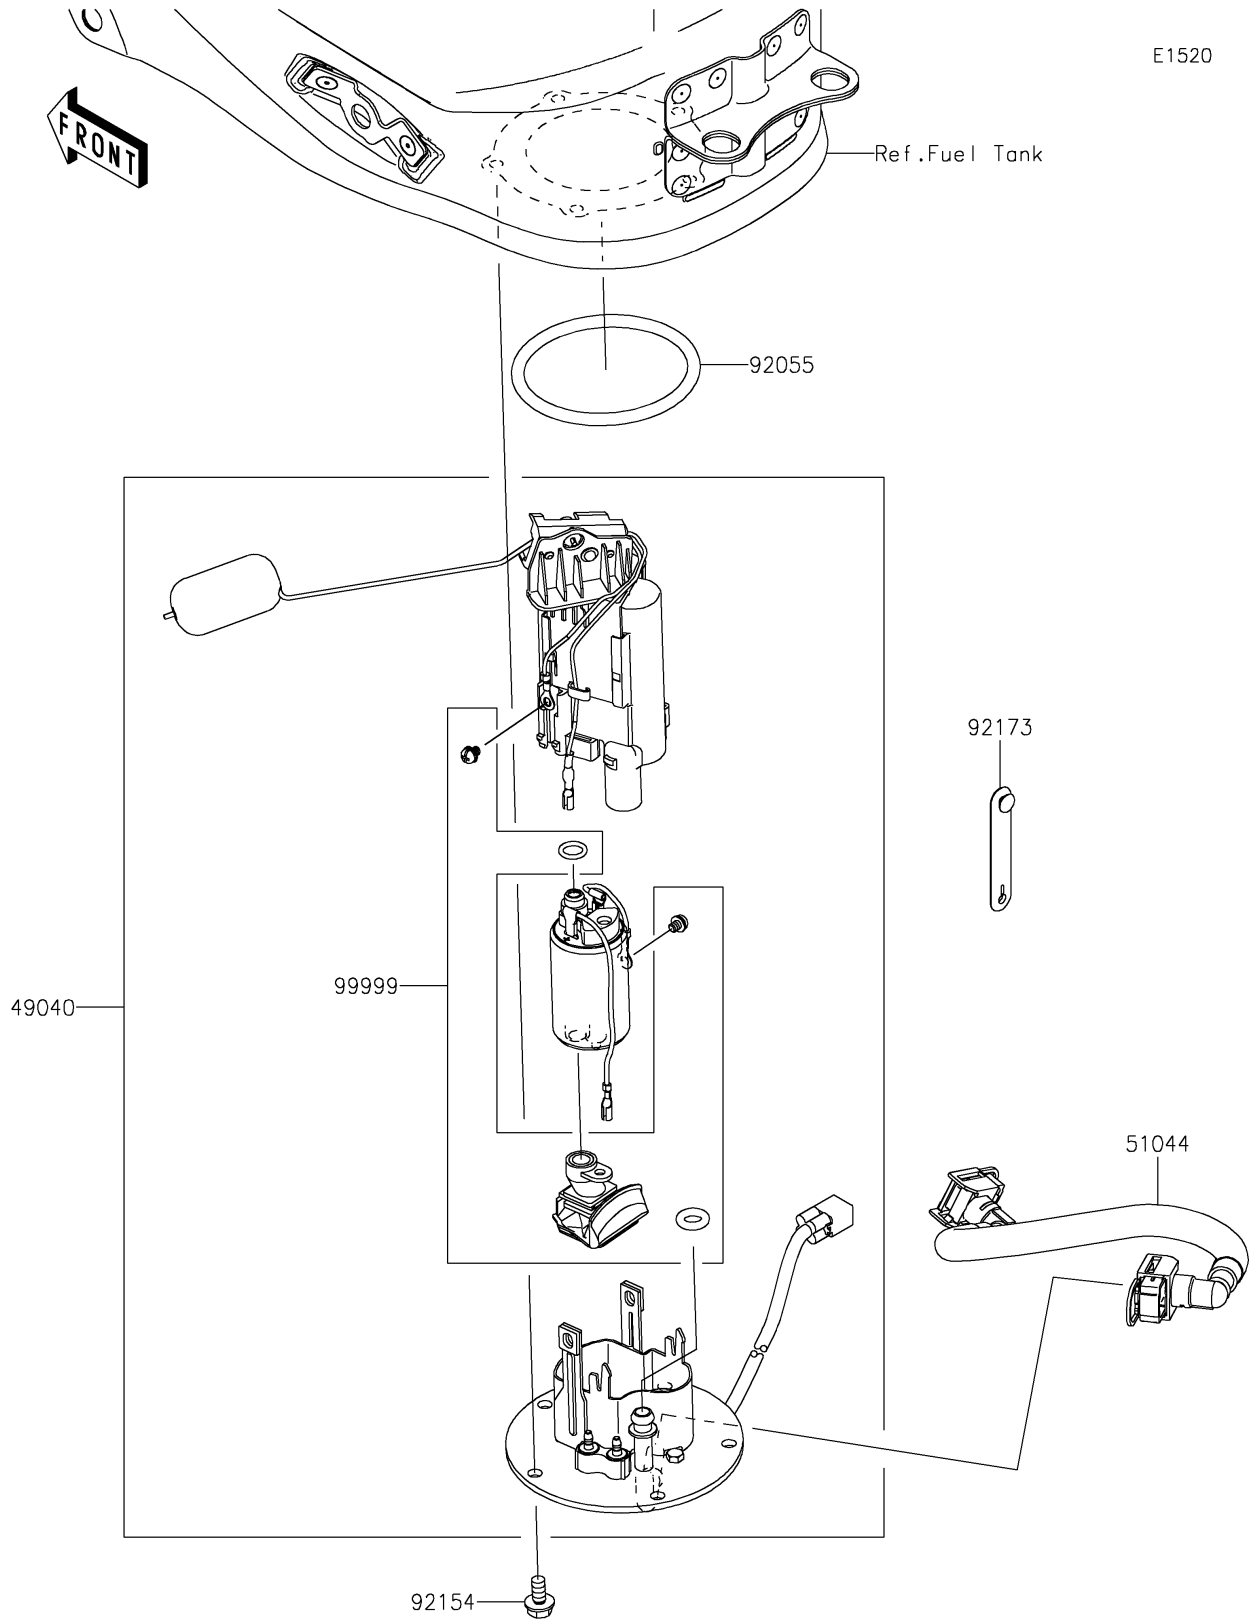

2024 Ninja ZX-4R ABS PARTS DIAGRAM

Fuel Pump

2024 Ninja ZX-4R ABS PARTS LIST

Fuel Pump

ITEM NAME	PART NUMBER	QUANTITY
PUMP-FUEL (Ref # 49040)	49040-0788	1
TUBE-ASSY (Ref # 51044)	51044-1242	1
RING-O,74.6X5.7 (Ref # 92055)	92055-0728	1
BOLT,FLANGED,6X12 (Ref # 92154)	92154-2335	5
CLAMP (Ref # 92173)	92173-2199	1
KIT,FUEL FILTER (Ref # 99999)	99999-0525	1