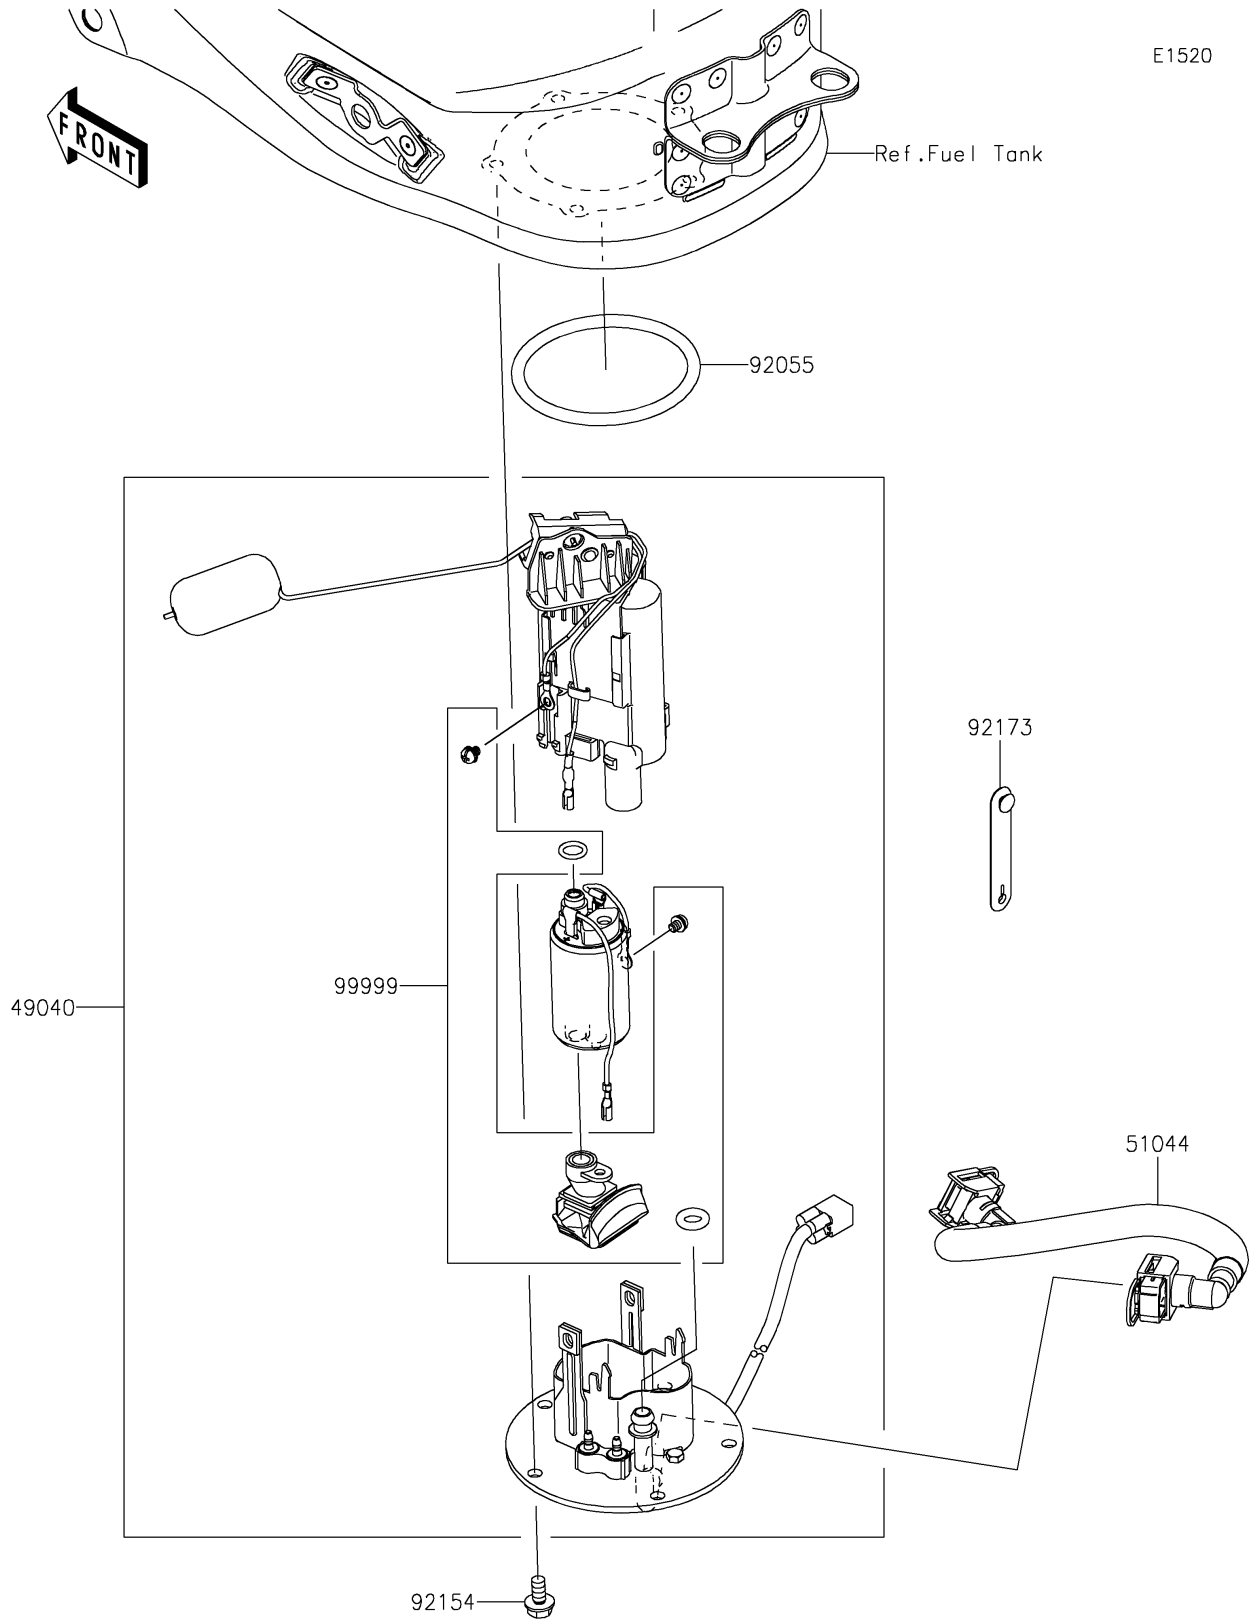

2025 Ninja ZX-4R ABS PARTS DIAGRAM

Fuel Pump

2025 Ninja ZX-4R ABS PARTS LIST

Fuel Pump

ITEM NAME	PART NUMBER	QUANTITY
PUMP-FUEL (Ref # 49040)	49040-0788	1
TUBE-ASSY (Ref # 51044)	51044-1242	1
RING-O,74.6X5.7 (Ref # 92055)	92055-0728	1
BOLT,FLANGED,6X12 (Ref # 92154)	92154-2335	5
CLAMP (Ref # 92173)	92173-2199	1
KIT,FUEL FILTER (Ref # 99999)	99999-0525	1