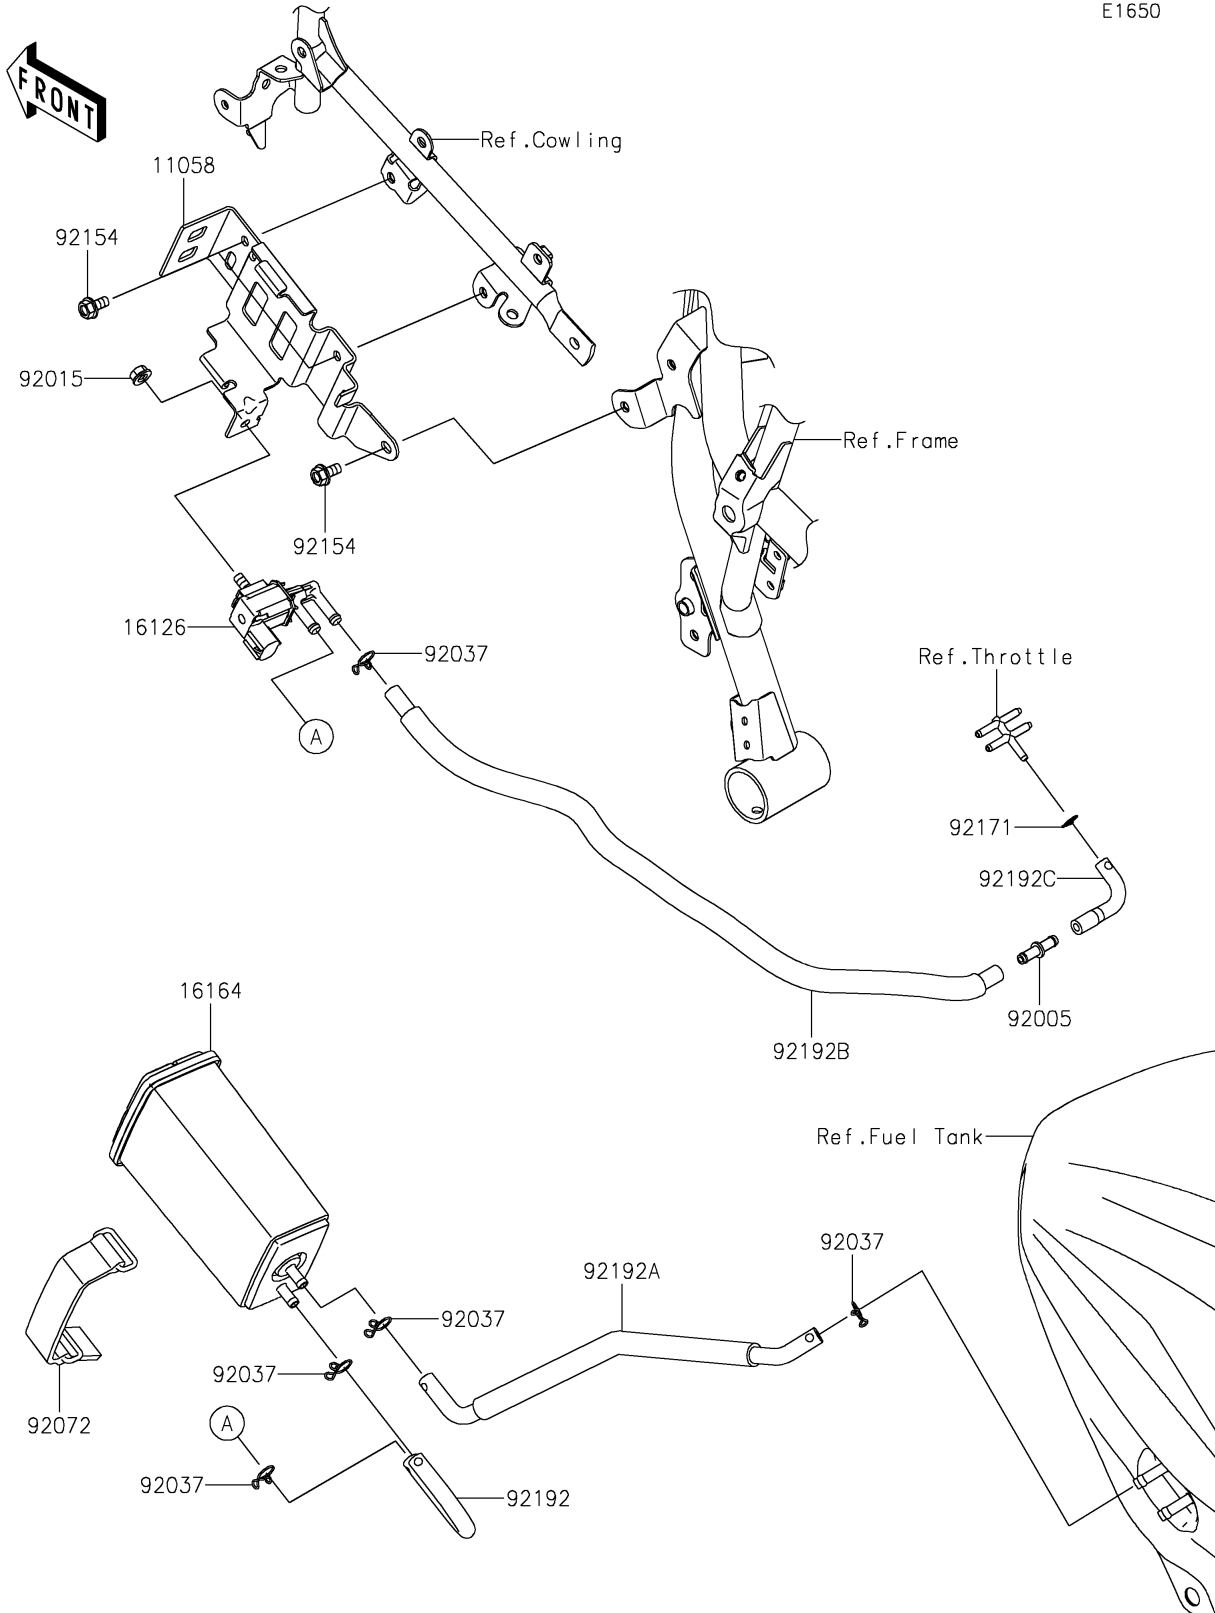

# 2024 Ninja ZX-4R ABS PARTS DIAGRAM

## Fuel Evaporative System

E1650

## 2024 Ninja ZX-4R ABS PARTS LIST

### Fuel Evaporative System

ITEM NAME	PART NUMBER	QUANTITY
BRACKET,CANISTER (Ref # 11058)	11058-0547	1
VALVE,SOLENOID (Ref # 16126)	16126-0705	1
CANISTER (Ref # 16164)	16164-0012	1
FITTING (Ref # 92005)	92005-0721	1
NUT,FLANGED,6MM (Ref # 92015)	92015-1367	1
CLAMP,TUBE (Ref # 92037)	92037-147	5
BAND,CANISTER (Ref # 92072)	92072-0815	1
BOLT,FLANGED,6X12 (Ref # 92154)	92154-7035	3
CLAMP (Ref # 92171)	92171-0573	1
TUBE,SOLENOID VALVE-FITTING (Ref # 92192)	92192-1808	1
TUBE,TANK-CANISTER (Ref # 92192A)	92192-2270	1
TUBE,VALVE-FITTING (Ref # 92192B)	92192-2271	1
TUBE,THB-FITTING (Ref # 92192C)	92192-2304	1