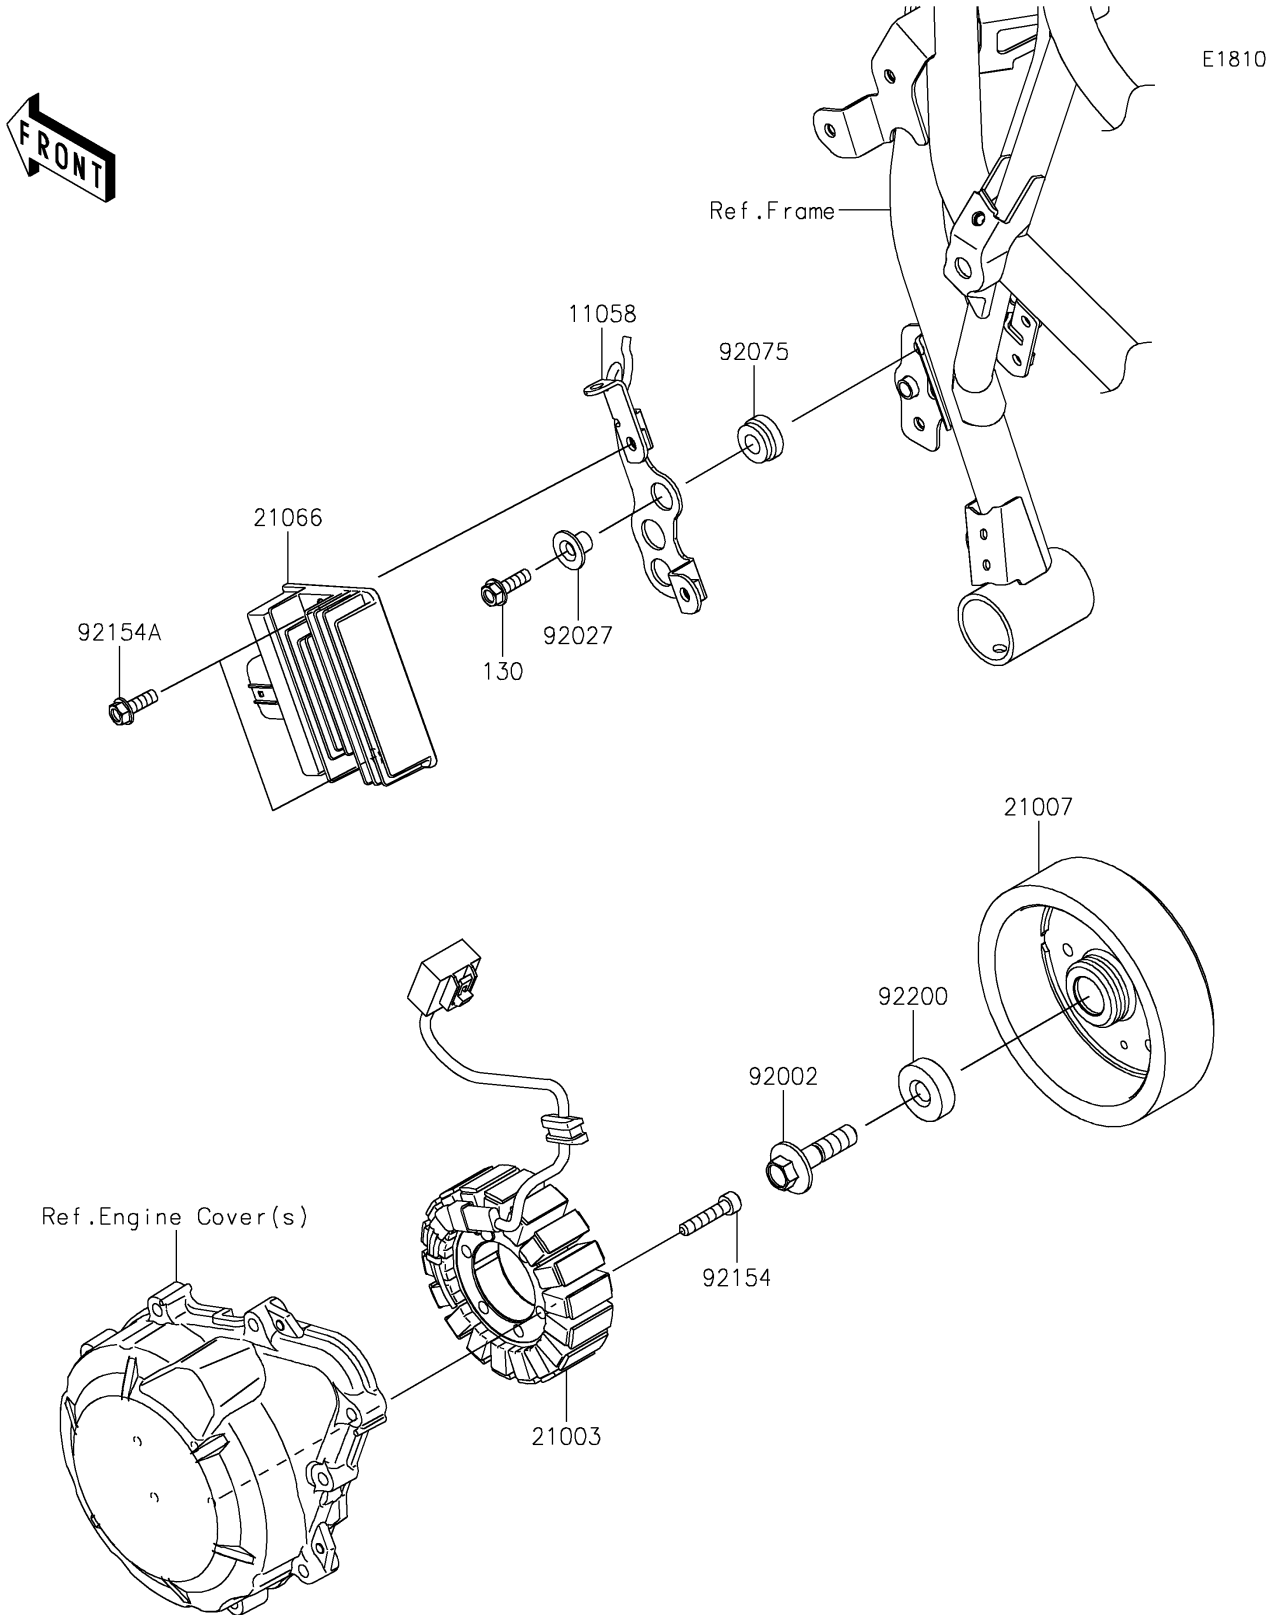

2023 Ninja ZX-4R ABS PARTS DIAGRAM

Generator

2023 Ninja ZX-4R ABS PARTS LIST

Generator

ITEM NAME	PART NUMBER	QUANTITY
BRACKET,REGULATOR (Ref # 11058)	11058-0544	1
STATOR (Ref # 21003)	21003-0195	1
ROTOR (Ref # 21007)	21007-0690	1
REGULATOR-VOLTAGE (Ref # 21066)	21066-0761	1
BOLT,FLANGED,10X40 (Ref # 92002)	92002-1296	1
COLLAR,FLANGED,L=12.1,BLACK (Ref # 92027)	92027-1651	2
DAMPER (Ref # 92075)	92075-277	2
BOLT,SOCKET,6X30 (Ref # 92154)	92154-2820	4
BOLT,FLANGED,6X18 (Ref # 92154A)	92154-7033	2
WASHER,10X30X9 (Ref # 92200)	92200-0790	1
BOLT-FLANGED,6X20 (Ref # 130)	130BC0620	2