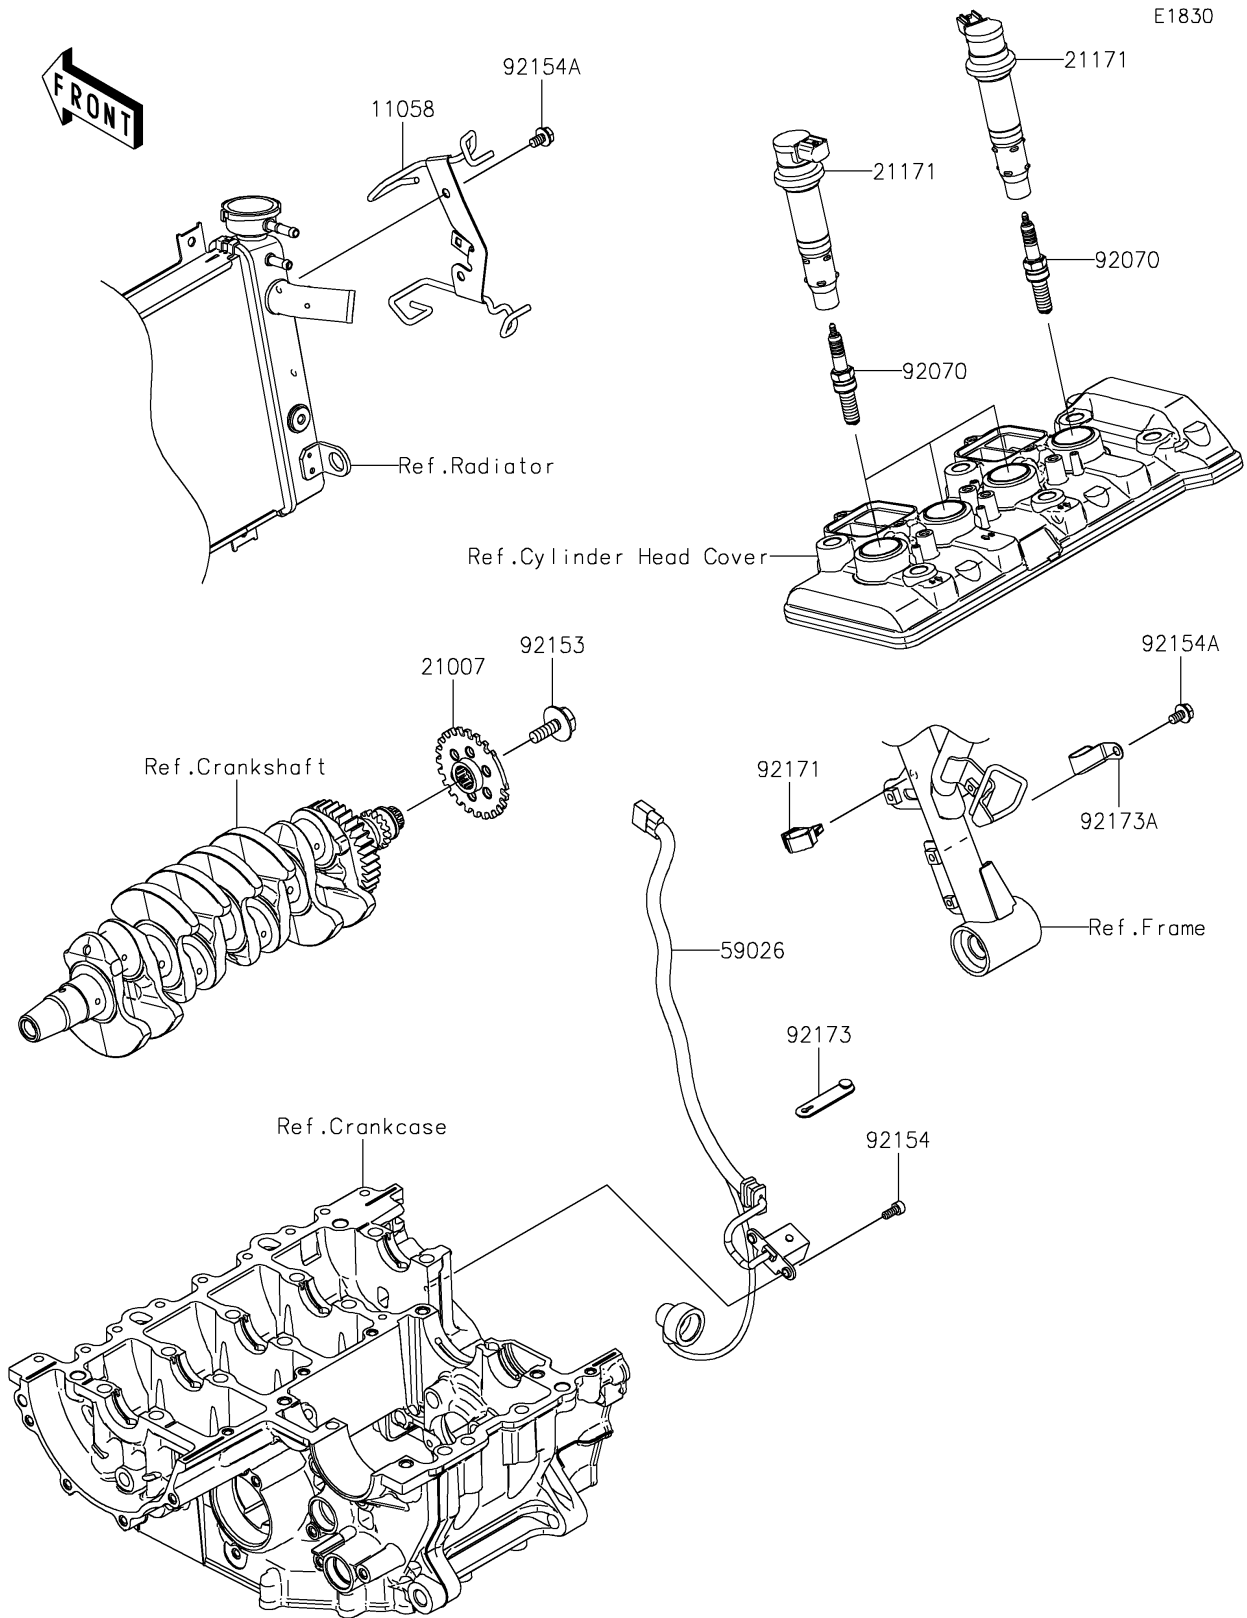

2023 Ninja ZX-4R ABS PARTS DIAGRAM

Ignition System

2023 Ninja ZX-4R ABS PARTS LIST

Ignition System

ITEM NAME	PART NUMBER	QUANTITY
BRACKET (Ref # 11058)	11058-0576	1
ROTOR,15T (Ref # 21007)	21007-0686	1
COIL-ASSY-IGNITION (Ref # 21171)	21171-0732	4
COIL-PULSING (Ref # 59026)	59026-0561	1
PLUG-SPARK,LMAR9G(NGK) (Ref # 92070)	92070-0716	4
BOLT,FLANGED,8X23 (Ref # 92153)	92153-0549	1
BOLT,SOCKET,5X12 (Ref # 92154)	92154-0503	2
BOLT,FLANGED,6X10 (Ref # 92154A)	92154-2939	3
CLAMP,BRAKE HOSE (Ref # 92171)	92171-0316	1
CLAMP (Ref # 92173)	92173-2198	1
CLAMP (Ref # 92173A)	92173-2588	1