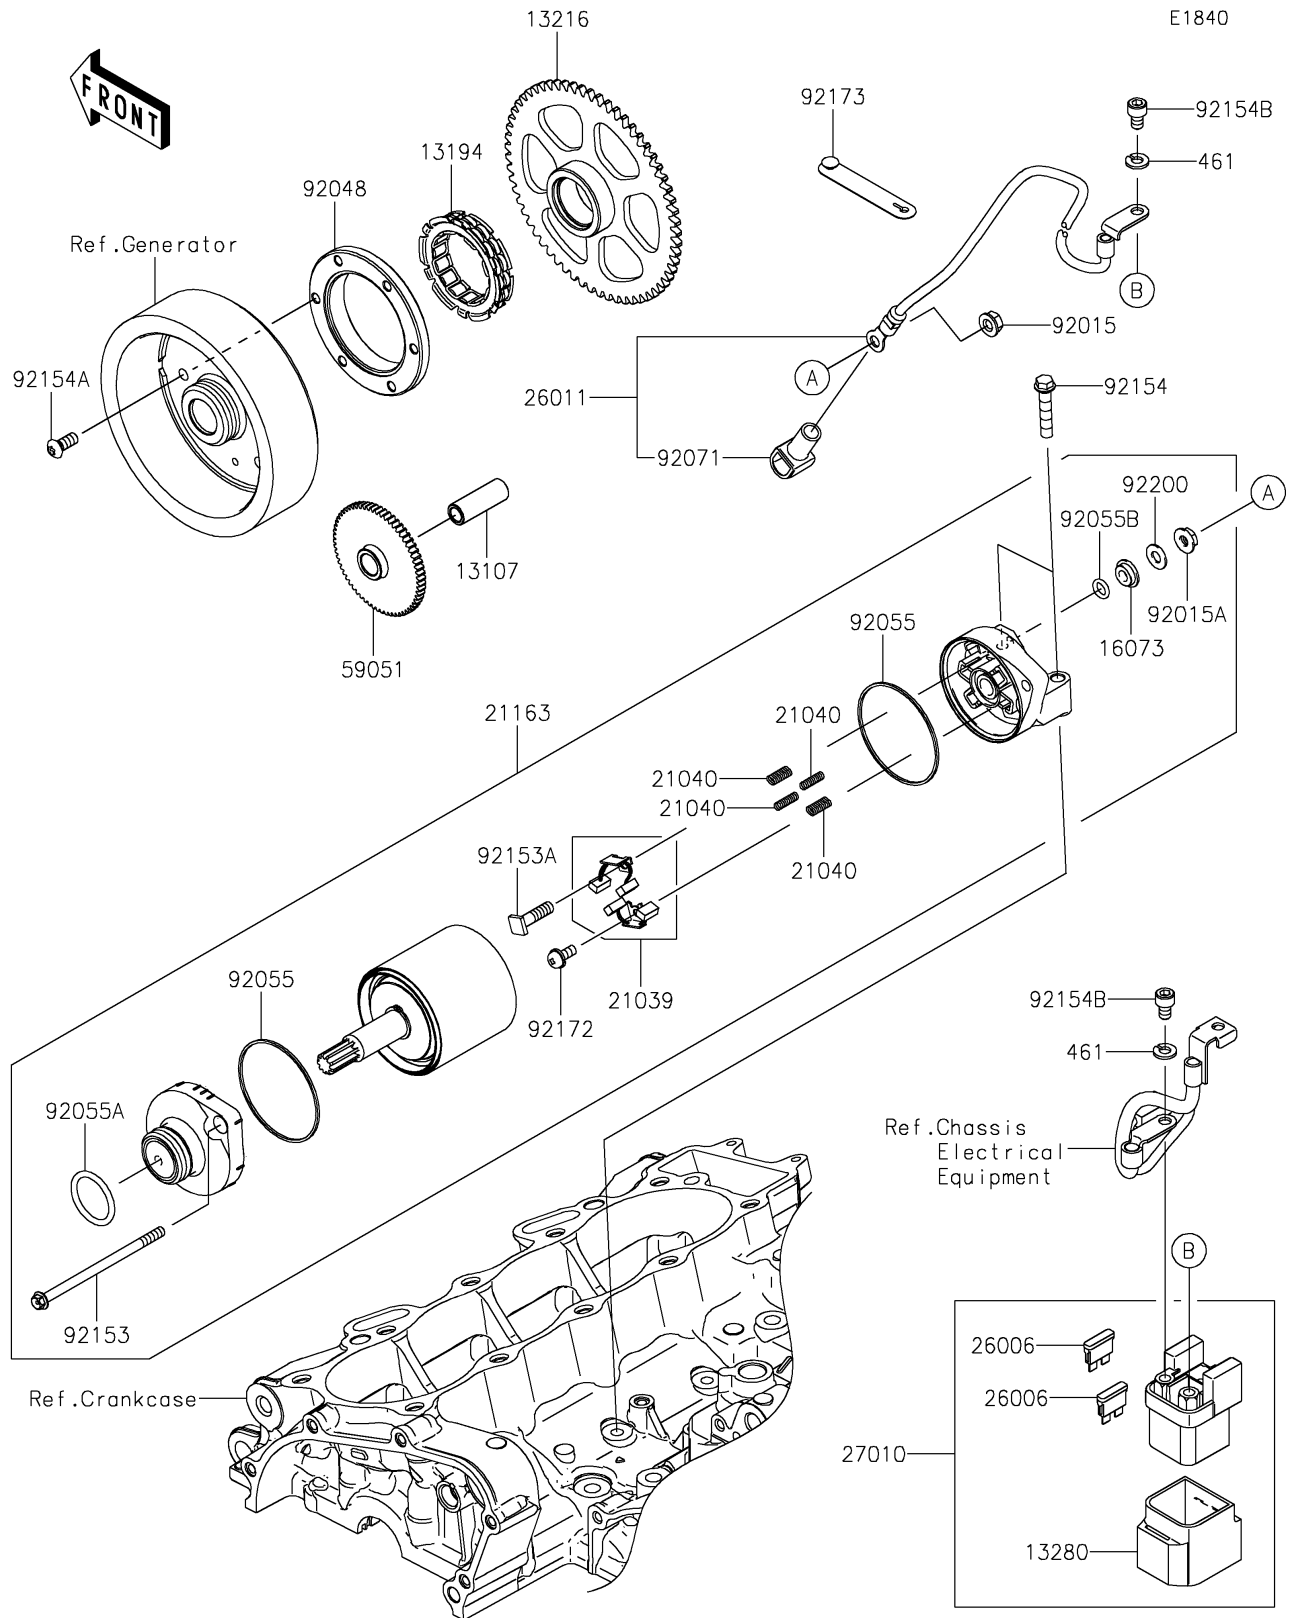

# 2023 Ninja ZX-4R ABS PARTS DIAGRAM

## Starter Motor

## 2023 Ninja ZX-4R ABS PARTS LIST

### Starter Motor

ITEM NAME	PART NUMBER	QUANTITY
SHAFT,IDLER (Ref # 13107)	13107-0861	1
CLUTCH-ONEWAY (Ref # 13194)	13194-1096	1
GEAR-COMP,ONEWAY CLUTCH (Ref # 13216)	13216-0913	1
HOLDER (Ref # 13280)	13280-0301	1
INSULATOR (Ref # 16073)	16073-0053	1
BRUSH,CARBON (Ref # 21039)	21039-0004	1
SPRING-BRUSH (Ref # 21040)	21040-0003	4
STARTER-ELECTRIC (Ref # 21163)	21163-0793	1
FUSE,BLADE,30A,GREEN (Ref # 26006)	26006-1006	2
WIRE-LEAD,STARTER (Ref # 26011)	26011-1942	1
SWITCH,MAGNETIC (Ref # 27010)	27010-0099	1
GEAR-SPUR,IDLER (Ref # 59051)	59051-0840	1
NUT,FLANGED,6MM (Ref # 92015)	92015-1367	1
NUT,STARTER MOTOR (Ref # 92015A)	92015-1476	1
RACE (Ref # 92048)	92048-0024	1
RING-O (Ref # 92055)	92055-0136	2
RING-O (Ref # 92055A)	92055-1276	1
RING-O,4.5X2.0 (Ref # 92055B)	92055-1370	1
GROMMET (Ref # 92071)	92071-0024	1
BOLT (Ref # 92153)	92153-1850	2
BOLT (Ref # 92153A)	92153-1866	1
BOLT,FLANGED,6X30 (Ref # 92154)	92154-1080	2
BOLT,TORX,6X14 (Ref # 92154A)	92154-1225	6
BOLT,SOCKET,6X10 (Ref # 92154B)	92154-4401	2
SCREW (Ref # 92172)	92172-0334	1
CLAMP (Ref # 92173)	92173-2199	1
WASHER (Ref # 92200)	92200-0386	1
WASHER-SPRING,6MM (Ref # 461)	461DA0600	2