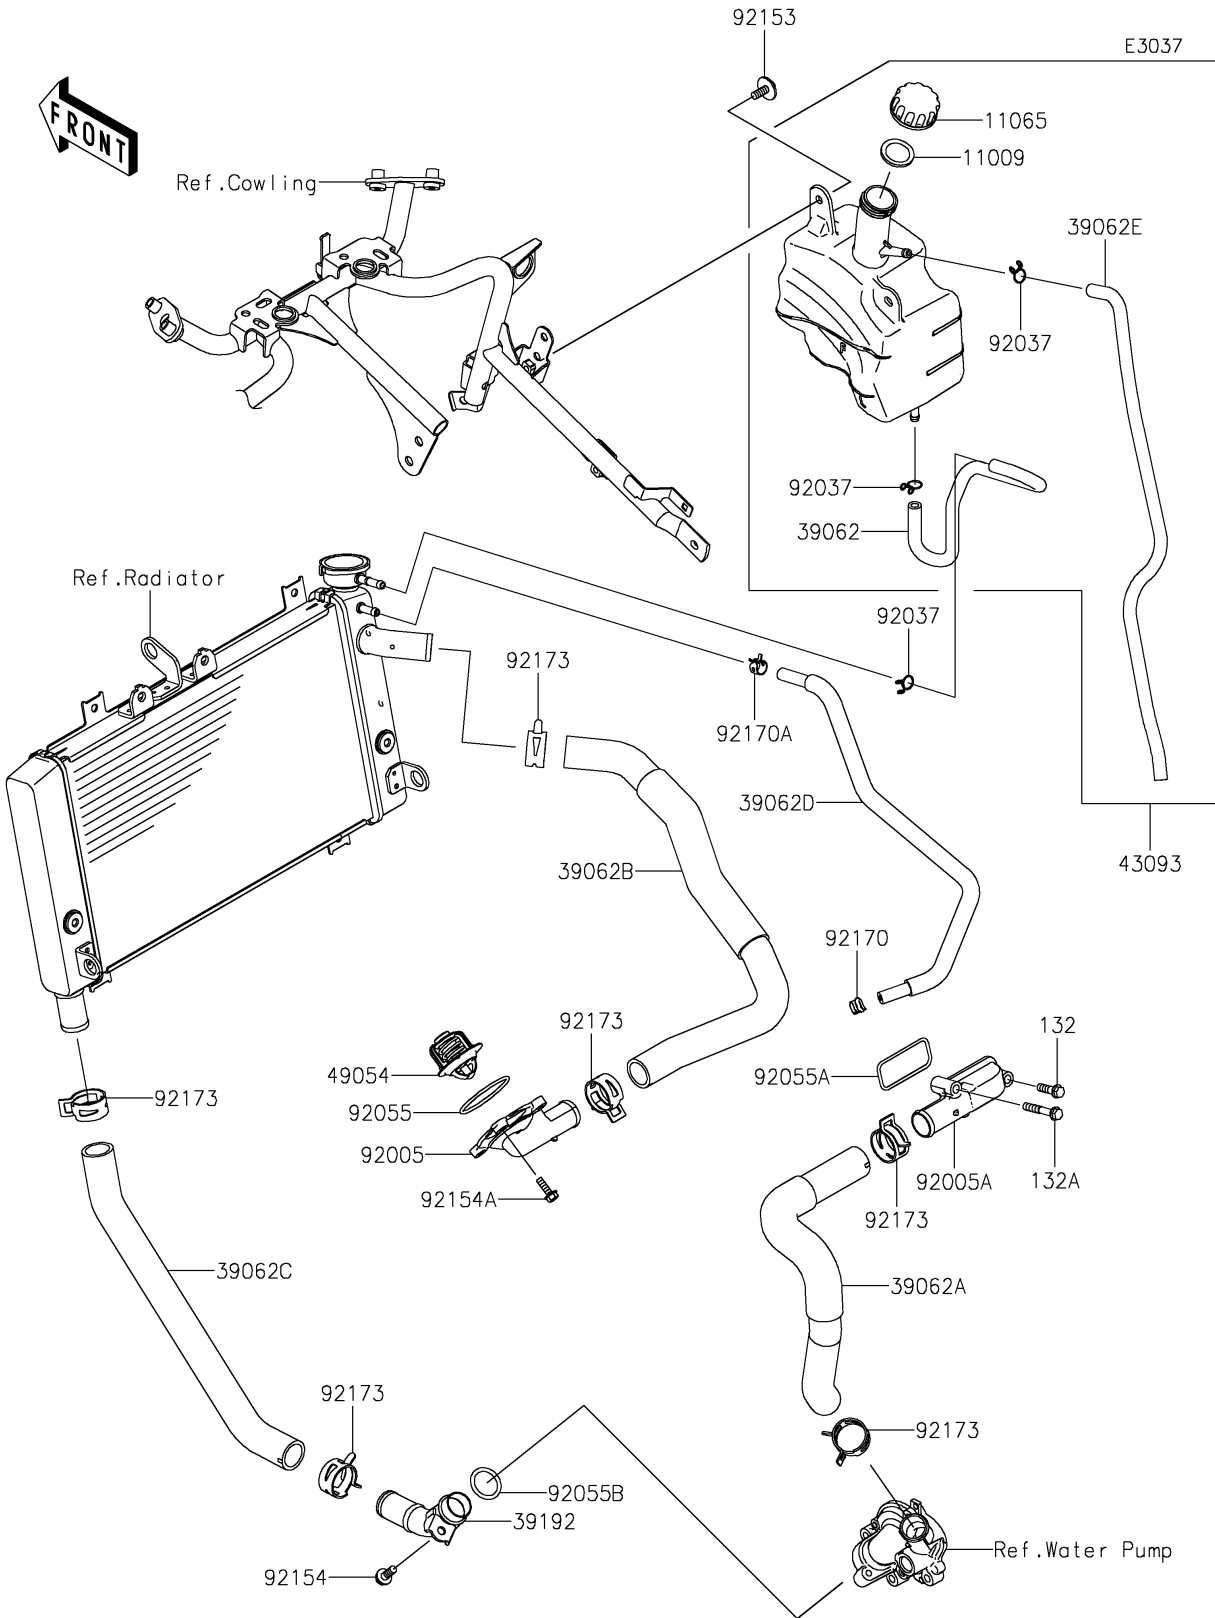

2023 Ninja ZX-4R ABS PARTS DIAGRAM

Water Pipe

2023 Ninja ZX-4R ABS PARTS LIST

Water Pipe

ITEM NAME	PART NUMBER	QUANTITY
GASKET,RESERVOIR TANK CAP (Ref # 11009)	11009-1145	1
CAP (Ref # 11065)	11065-0969	1
HOSE-COOLING,RETURN (Ref # 39062)	39062-0853	1
HOSE-COOLING,W/P-FITTING (Ref # 39062A)	39062-0854	1
HOSE-COOLING,RAD-FITTING (Ref # 39062B)	39062-0855	1
HOSE-COOLING,RAD-W/P (Ref # 39062C)	39062-0856	1
HOSE-COOLING,AIR BLEED (Ref # 39062D)	39062-0857	1
HOSE-COOLING,OVER FLOW (Ref # 39062E)	39062-0926	1
PIPE-WATER (Ref # 39192)	39192-0658	1
RESERVOIR-ASSY-TANK (Ref # 43093)	43093-0009	1
THERMOSTAT (Ref # 49054)	49054-0001	1
FITTING,THERMO CAP (Ref # 92005)	92005-0957	1
FITTING (Ref # 92005A)	92005-0958	1
CLAMP,TUBE (Ref # 92037)	92037-147	3
RING-O,44.7X2.4 (Ref # 92055)	92055-0947	1
RING-O,FITTING (Ref # 92055A)	92055-0948	1
RING-O,21.6X3.1 (Ref # 92055B)	92055-0949	1
BOLT,FLANGED-SMALL,6X16 (Ref # 92153)	92153-1798	2
BOLT,FLANGED-SMALL,6X16 (Ref # 92154)	92154-1893	1
BOLT,FLANGED,5X16 (Ref # 92154A)	92154-7034	4
CLAMP (Ref # 92170)	92170-1493	1
CLAMP (Ref # 92170A)	92170-1872	1
CLAMP (Ref # 92173)	92173-1688	6
BOLT-FLANGED-SMALL,6X20 (Ref # 132)	132BA0620	1
BOLT-FLANGED-SMALL,6X35 (Ref # 132A)	132BA0635	1