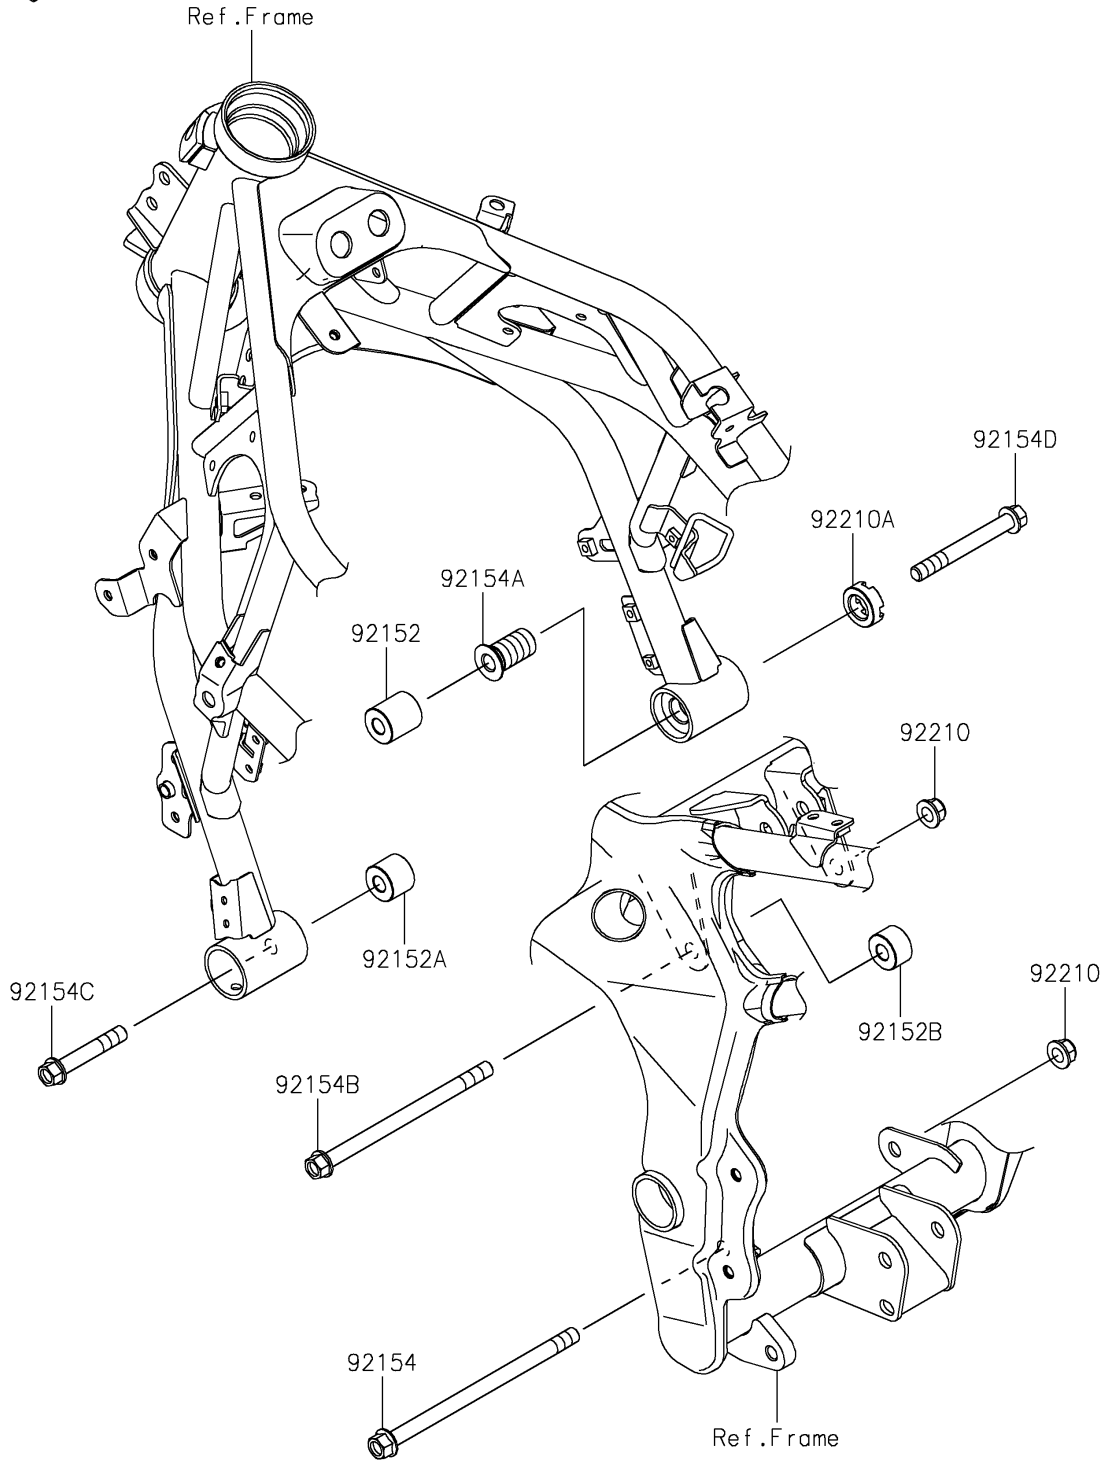

# 2023 Ninja ZX-4R ABS PARTS DIAGRAM

Engine Mount

F2122

## 2023 Ninja ZX-4R ABS PARTS LIST

### Engine Mount

ITEM NAME	PART NUMBER	QUANTITY
COLLAR,10.5X25X27.5 (Ref # 92152)	92152-2635	1
COLLAR,10.5X25X20 (Ref # 92152A)	92152-2878	1
COLLAR,10.5X25X15 (Ref # 92152B)	92152-2879	1
BOLT,FLANGED,10X170 (Ref # 92154)	92154-0840	1
BOLT,ADJUST,18X35 (Ref # 92154A)	92154-2168	1
BOLT,FLANGED,10X150 (Ref # 92154B)	92154-4431	1
BOLT,FLANGED,10X60 (Ref # 92154C)	92154-7049	1
BOLT,FLANGED,10X85 (Ref # 92154D)	92154-7050	1
NUT,LOCK,FLANGED,10MM (Ref # 92210)	92210-1081	2
NUT,18MM (Ref # 92210A)	92210-1203	1