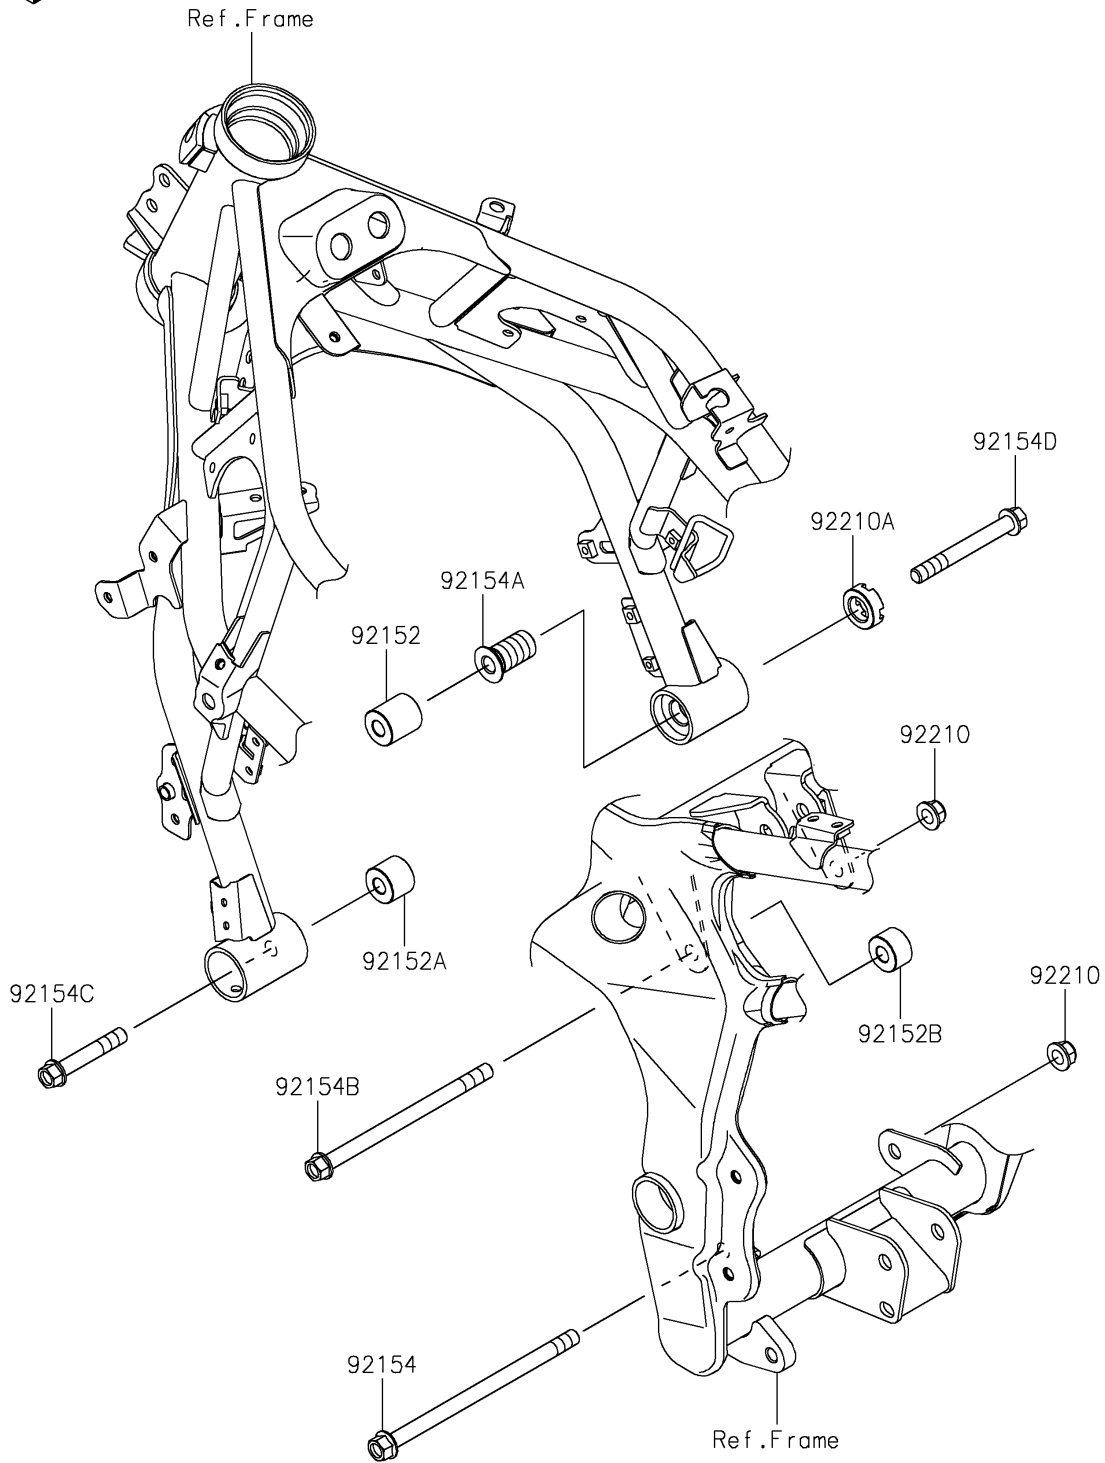

2023 Ninja ZX-4R ABS PARTS DIAGRAM

Engine Mount

F2122

2023 Ninja ZX-4R ABS PARTS LIST

Engine Mount

ITEM NAME	PART NUMBER	QUANTITY
COLLAR,10.5X25X27.5 (Ref # 92152)	92152-2635	1
COLLAR,10.5X25X20 (Ref # 92152A)	92152-2878	1
COLLAR,10.5X25X15 (Ref # 92152B)	92152-2879	1
BOLT,FLANGED,10X170 (Ref # 92154)	92154-0840	1
BOLT,ADJUST,18X35 (Ref # 92154A)	92154-2168	1
BOLT,FLANGED,10X150 (Ref # 92154B)	92154-4431	1
BOLT,FLANGED,10X60 (Ref # 92154C)	92154-7049	1
BOLT,FLANGED,10X85 (Ref # 92154D)	92154-7050	1
NUT,LOCK,FLANGED,10MM (Ref # 92210)	92210-1081	2
NUT,18MM (Ref # 92210A)	92210-1203	1