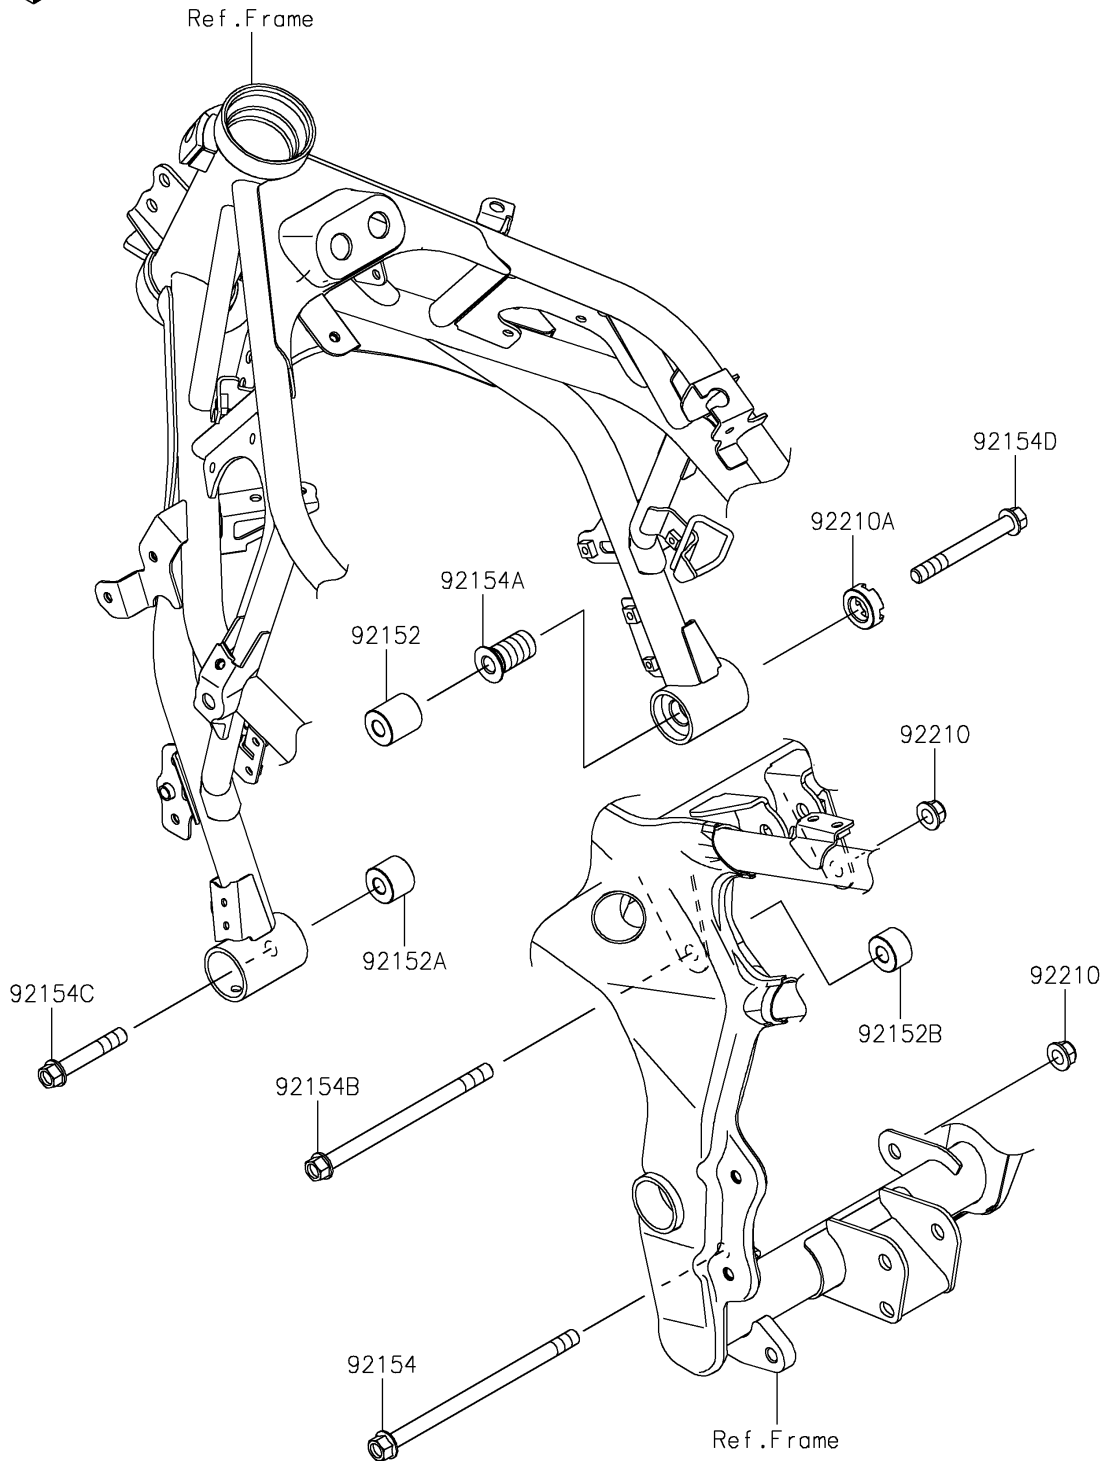

2024 Ninja ZX-4R ABS PARTS DIAGRAM

Engine Mount

F2122

2024 Ninja ZX-4R ABS PARTS LIST

Engine Mount

ITEM NAME	PART NUMBER	QUANTITY
COLLAR,10.5X25X27.5 (Ref # 92152)	92152-2635	1
COLLAR,10.5X25X20 (Ref # 92152A)	92152-2878	1
COLLAR,10.5X25X15 (Ref # 92152B)	92152-2879	1
BOLT,FLANGED,10X170 (Ref # 92154)	92154-0840	1
BOLT,ADJUST,18X35 (Ref # 92154A)	92154-2168	1
BOLT,FLANGED,10X150 (Ref # 92154B)	92154-4431	1
BOLT,FLANGED,10X60 (Ref # 92154C)	92154-7049	1
BOLT,FLANGED,10X85 (Ref # 92154D)	92154-7050	1
NUT,LOCK,FLANGED,10MM (Ref # 92210)	92210-1081	2
NUT,18MM (Ref # 92210A)	92210-1203	1