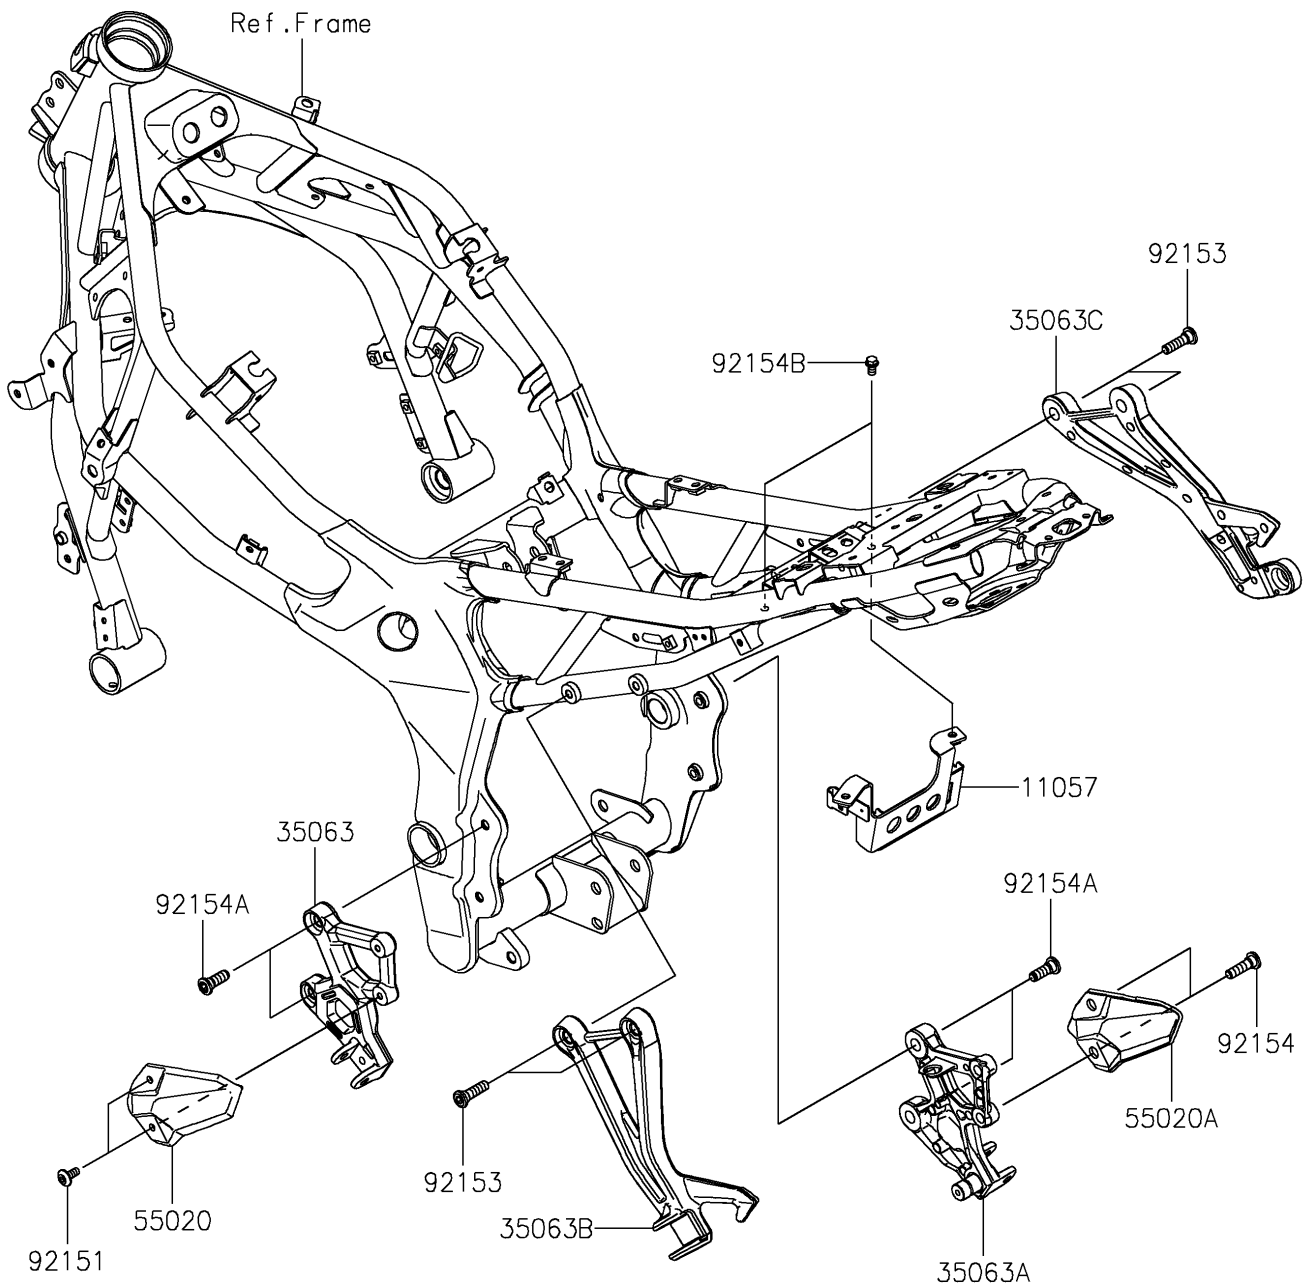

2023 Ninja ZX-4R ABS PARTS DIAGRAM

Frame Fittings

F2131

2023 Ninja ZX-4R ABS PARTS LIST

Frame Fittings

ITEM NAME	PART NUMBER	QUANTITY
BRACKET,RELAY BOX (Ref # 11057)	11057-2882	1
STAY,FR STEP,LH,F.S.BLACK (Ref # 35063)	35063-1486-18R	1
STAY,FR STEP,RH,F.S.BLACK (Ref # 35063A)	35063-1487-18R	1
STAY,RR STEP,LH,F.S.BLACK (Ref # 35063B)	35063-1488-18R	1
STAY,RR STEP,RH,F.S.BLACK (Ref # 35063C)	35063-1571-18R	1
GUARD,HEEL,LH (Ref # 55020)	55020-2431	1
GUARD,HEEL,RH (Ref # 55020A)	55020-2432	1
BOLT,SOCKET,6X14 (Ref # 92151)	92151-1654	2
BOLT,SOCKET,8X30 (Ref # 92153)	92153-1624	4
BOLT,SOCKET,8X30 (Ref # 92154)	92154-0843	2
BOLT,SOCKET,8X25 (Ref # 92154A)	92154-1149	4
BOLT,FLANGED,6X10 (Ref # 92154B)	92154-2344	2