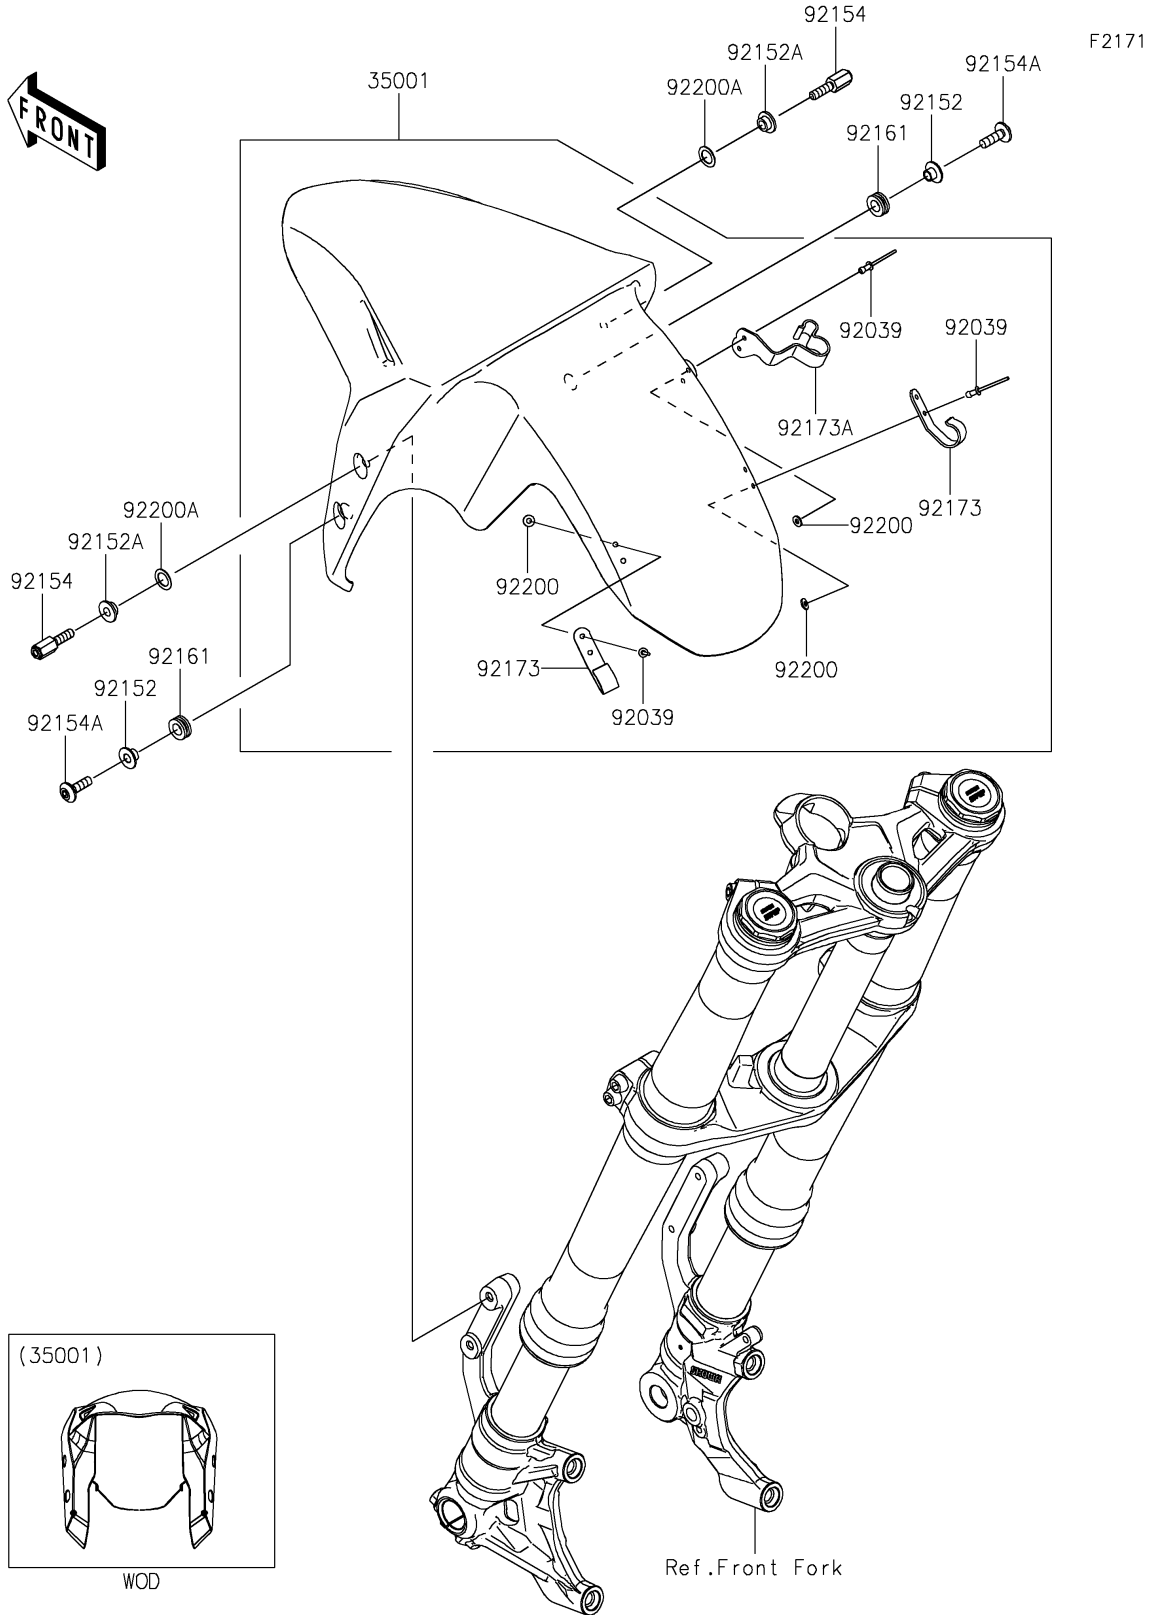

2023 Ninja ZX-4R ABS PARTS DIAGRAM

Front Fender(s)

2023 Ninja ZX-4R ABS PARTS LIST

Front Fender(s)

ITEM NAME	PART NUMBER	QUANTITY
FENDER-ASSY-FRONT,M.S.BLACK (Ref # 35001)	35001-0089-660	1
RIVET,3.2X9.5 (Ref # 92039)	92039-0752	6
COLLAR,6.3X8.3X16 (Ref # 92152)	92152-1602	2
COLLAR,6.5X10X5.9 (Ref # 92152A)	92152-2486	2
BOLT,6X20,WHITE (Ref # 92154)	92154-0884	2
BOLT,SOCKET,6X20 (Ref # 92154A)	92154-0918	2
DAMPER,8.3X16X6.4 (Ref # 92161)	92161-1848	2
CLAMP (Ref # 92173)	92173-2521	2
CLAMP (Ref # 92173A)	92173-2657	1
WASHER,3.5X8X1 (Ref # 92200)	92200-1251	6
WASHER,10.4X15.9X0.5 (Ref # 92200A)	92200-2525	2