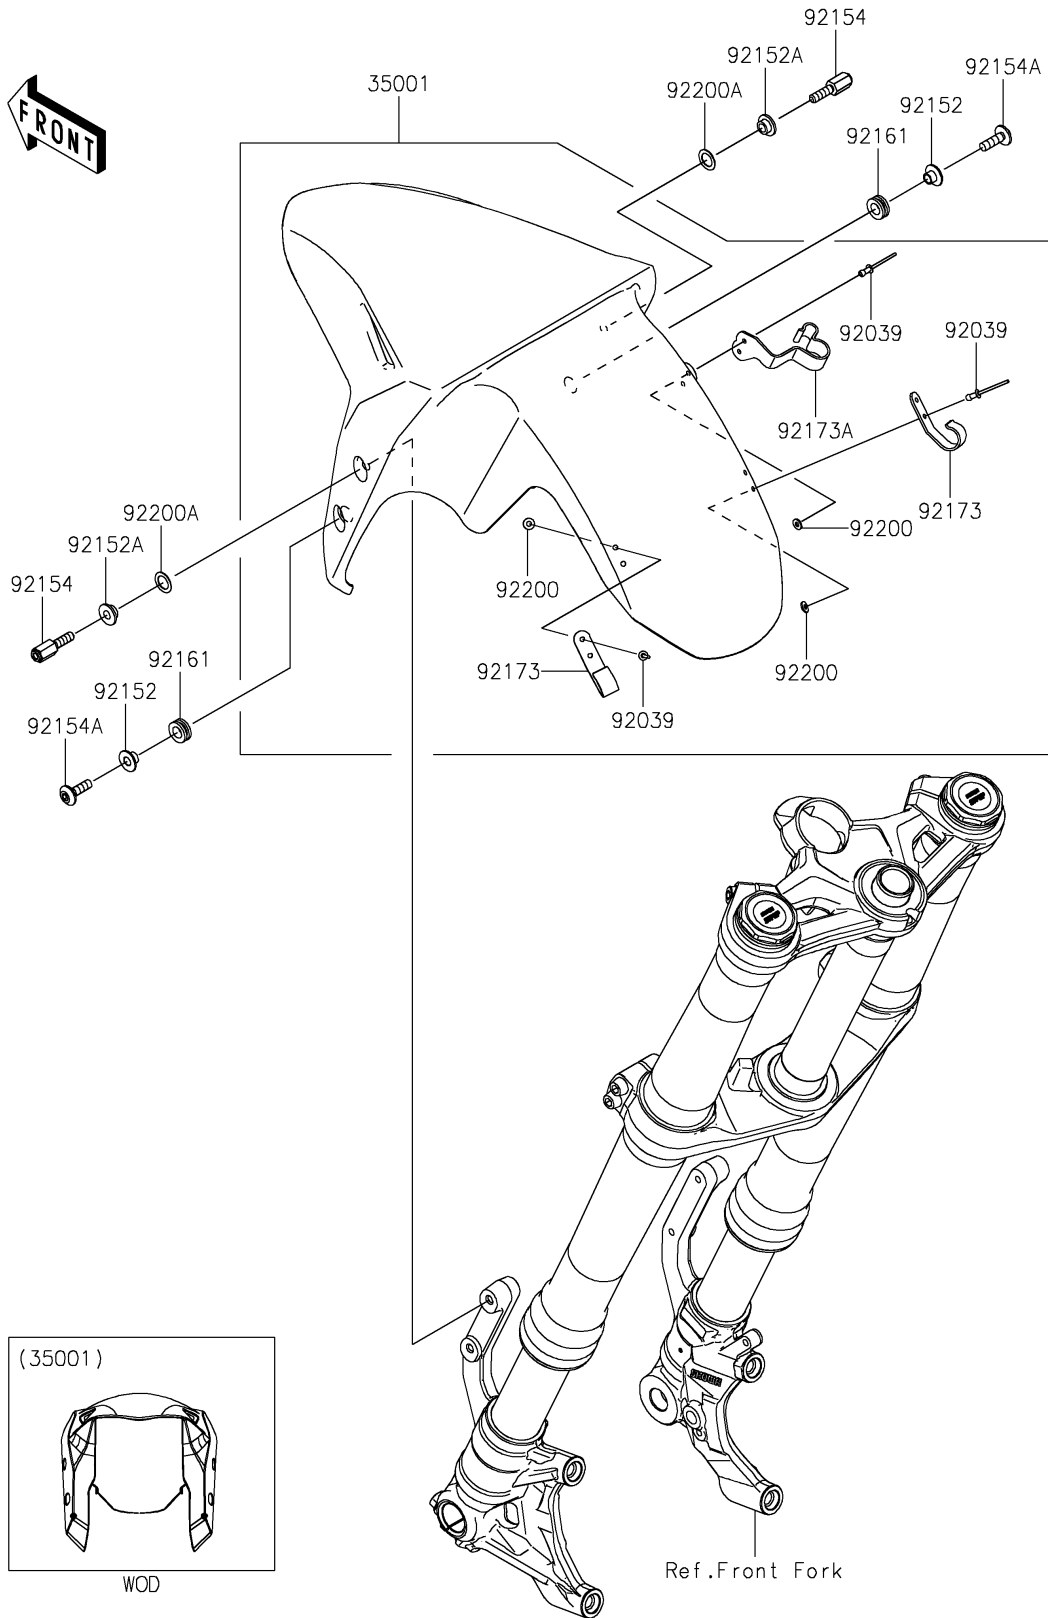

2024 NINJA® ZX™ -4R ABS PARTS DIAGRAM

Front Fender(s)

F2171

2024 NINJA® ZX™-4R ABS PARTS LIST

Front Fender(s)

ITEM NAME	PART NUMBER	QUANTITY
FENDER-ASSY-FRONT,M.S.BLACK (Ref # 35001)	35001-0089-660	1
RIVET,3.2X9.5 (Ref # 92039)	92039-0752	6
COLLAR,6.3X8.3X16 (Ref # 92152)	92152-1602	2
COLLAR,6.5X10X5.9 (Ref # 92152A)	92152-2486	2
BOLT,6X20,WHITE (Ref # 92154)	92154-0884	2
BOLT,SOCKET,6X20 (Ref # 92154A)	92154-0918	2
DAMPER,8.3X16X6.4 (Ref # 92161)	92161-1848	2
CLAMP (Ref # 92173)	92173-2521	2
CLAMP (Ref # 92173A)	92173-2657	1
WASHER,3.5X8X1 (Ref # 92200)	92200-1251	6
WASHER,10.4X15.9X0.5 (Ref # 92200A)	92200-2525	2