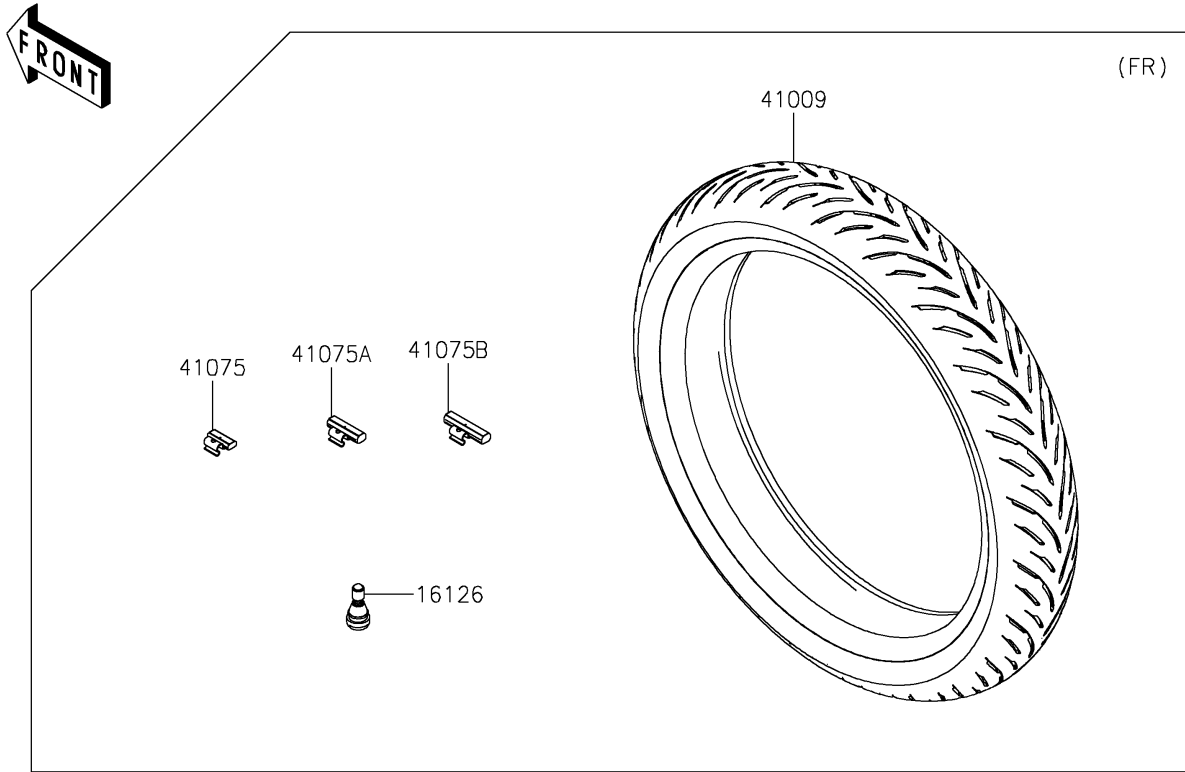

2023 Ninja ZX-4R ABS PARTS DIAGRAM

Tires

F2210

2023 Ninja ZX-4R ABS PARTS LIST

Tires

ITEM NAME	PART NUMBER	QUANTITY
VALVE,TIRE (Ref # 16126)	16126-0770	2
TIRE,FR,120/70ZR17 58W,GPR-300 (Ref # 41009)	41009-0896	1
TIRE,RR,160/60ZR17 69W,GPR-300 (Ref # 41009A)	41009-0897	1
BALANCER-WHEEL,10G,SILVER (Ref # 41075)	41075-0007	AR
BALANCER-WHEEL,20G,SILVER (Ref # 41075A)	41075-0008	AR
BALANCER-WHEEL,30G,SILVER (Ref # 41075B)	41075-0009	AR