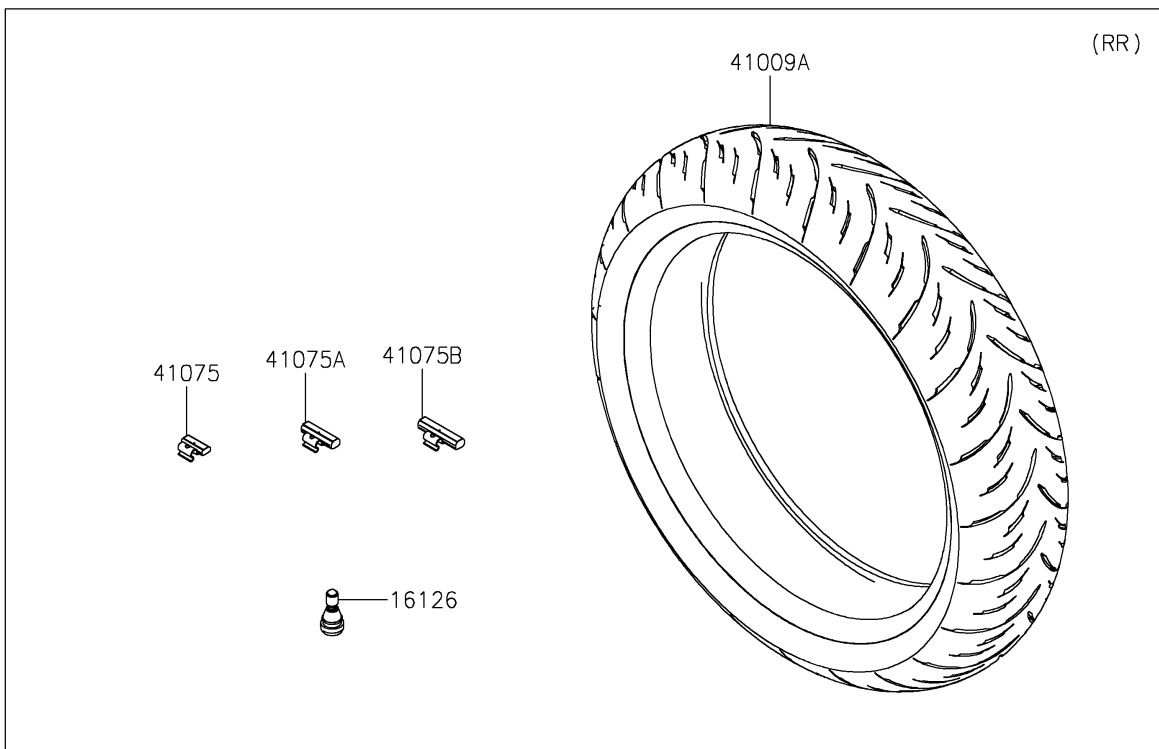

2023 Ninja ZX-4R ABS PARTS DIAGRAM

Tires

F2210

2023 Ninja ZX-4R ABS PARTS LIST

Tires

ITEM NAME	PART NUMBER	QUANTITY
VALVE,TIRE (Ref # 16126)	16126-0770	2
TIRE,FR,120/70ZR17 58W,GPR-300 (Ref # 41009)	41009-0896	1
TIRE,RR,160/60ZR17 69W,GPR-300 (Ref # 41009A)	41009-0897	1
BALANCER-WHEEL,10G,SILVER (Ref # 41075)	41075-0007	AR
BALANCER-WHEEL,20G,SILVER (Ref # 41075A)	41075-0008	AR
BALANCER-WHEEL,30G,SILVER (Ref # 41075B)	41075-0009	AR