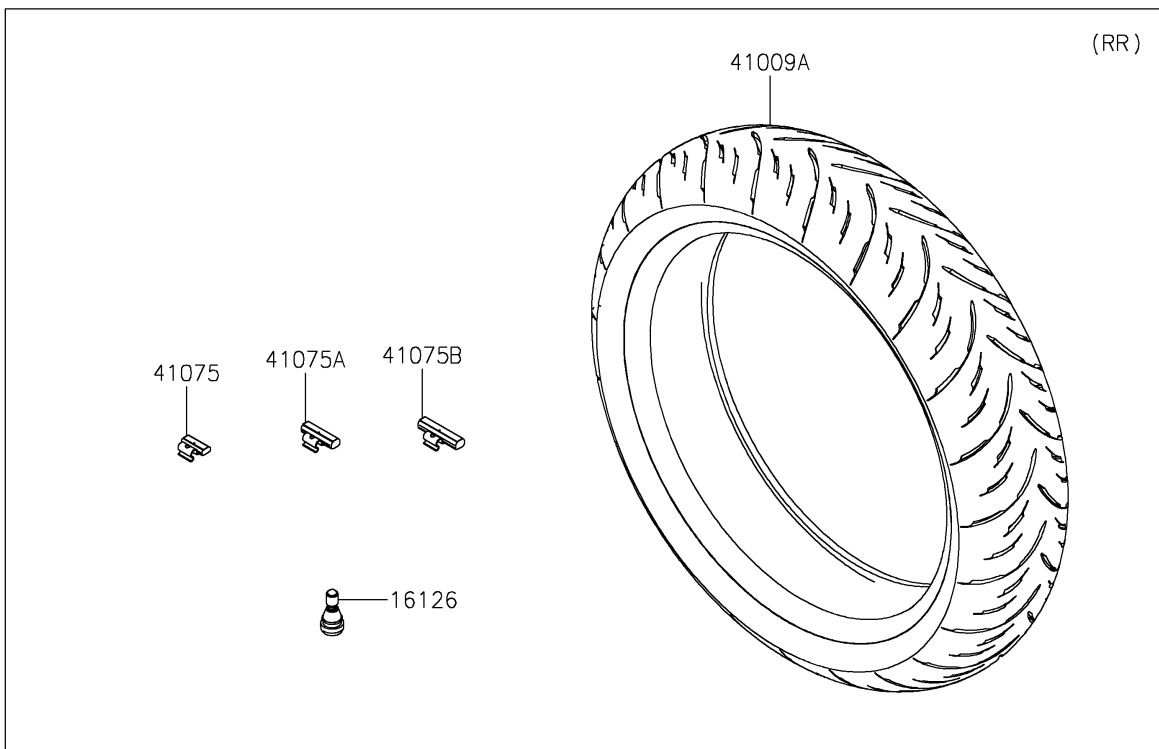

# 2024 NINJA® ZX™ -4R ABS PARTS DIAGRAM

Tires

F2210

## 2024 NINJA® ZX™-4R ABS PARTS LIST

### Tires

ITEM NAME	PART NUMBER	QUANTITY
VALVE,TIRE (Ref # 16126)	16126-0770	2
TIRE,FR,120/70ZR17 58W,GPR-300 (Ref # 41009)	41009-0896	1
TIRE,RR,160/60ZR17 69W,GPR-300 (Ref # 41009A)	41009-0897	1
BALANCER-WHEEL,10G,SILVER (Ref # 41075)	41075-0007	AR
BALANCER-WHEEL,20G,SILVER (Ref # 41075A)	41075-0008	AR
BALANCER-WHEEL,30G,SILVER (Ref # 41075B)	41075-0009	AR