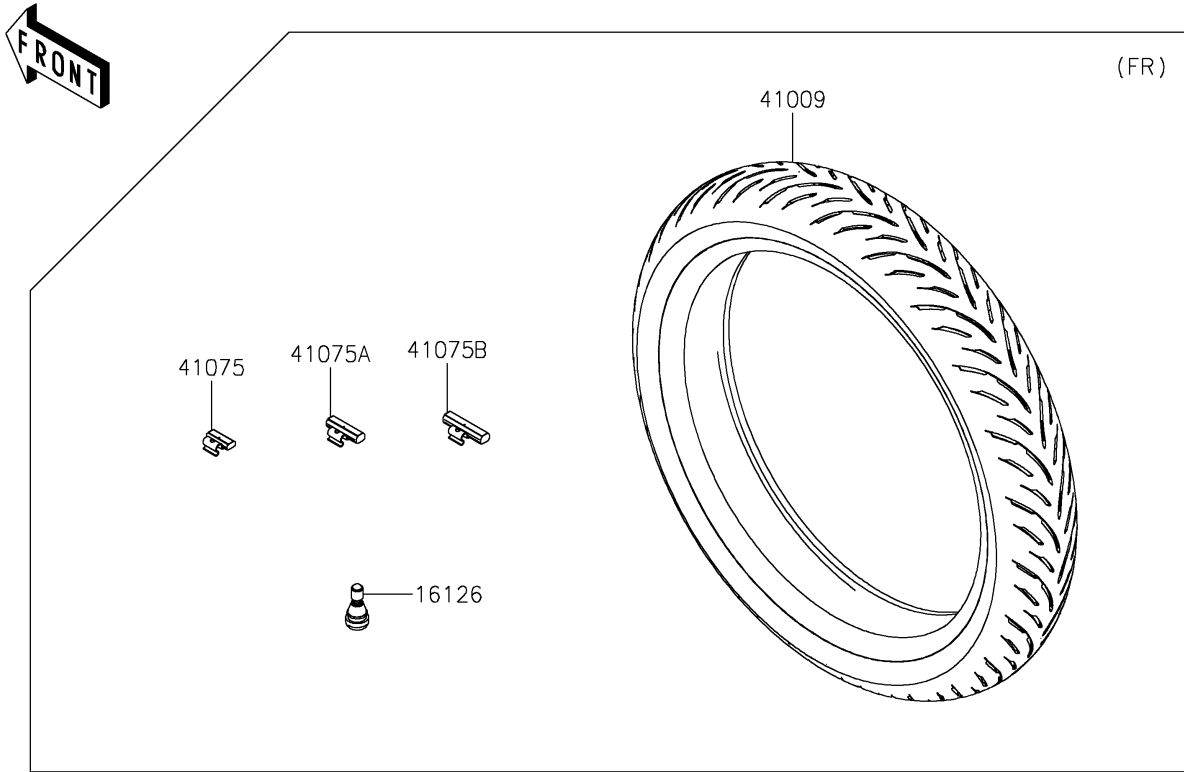

# 2024 NINJA® ZX™ -4R ABS PARTS DIAGRAM

Tires

F2210

## 2024 NINJA® ZX™-4R ABS PARTS LIST

### Tires

ITEM NAME	PART NUMBER	QUANTITY
VALVE,TIRE (Ref # 16126)	16126-0770	2
TIRE,FR,120/70ZR17 58W,GPR-300 (Ref # 41009)	41009-0896	1
TIRE,RR,160/60ZR17 69W,GPR-300 (Ref # 41009A)	41009-0897	1
BALANCER-WHEEL,10G,SILVER (Ref # 41075)	41075-0007	AR
BALANCER-WHEEL,20G,SILVER (Ref # 41075A)	41075-0008	AR
BALANCER-WHEEL,30G,SILVER (Ref # 41075B)	41075-0009	AR