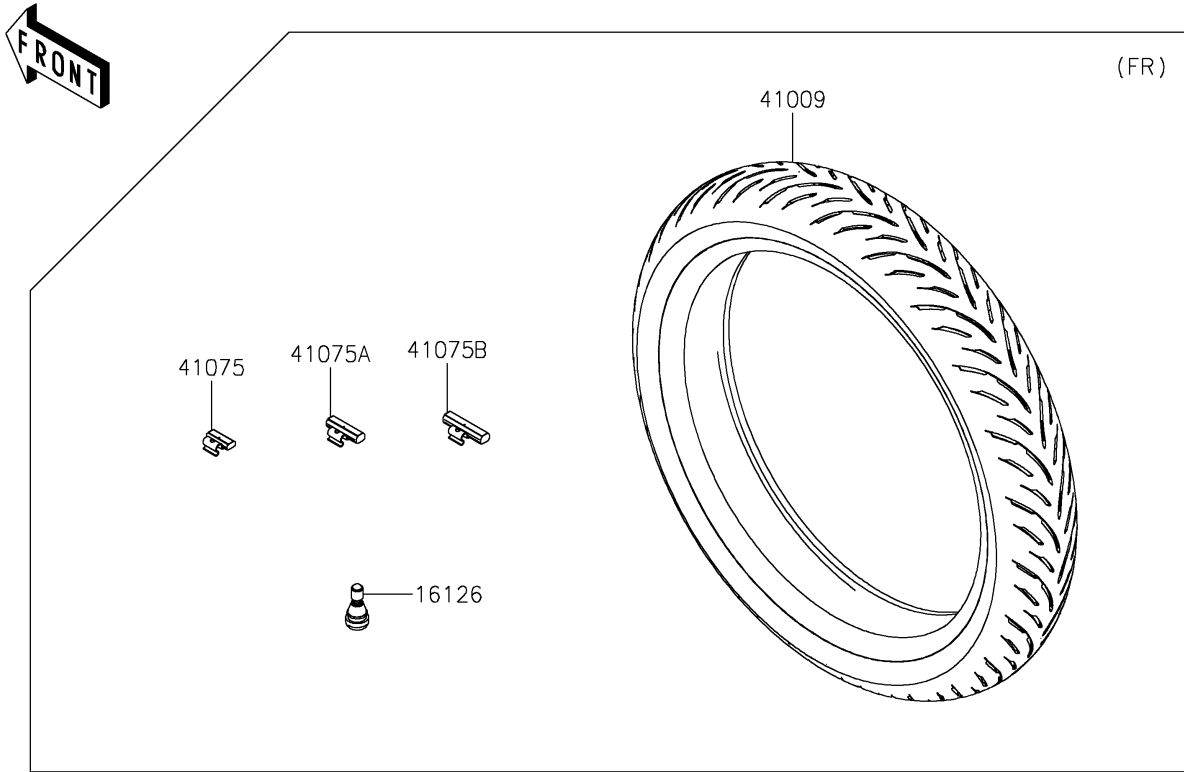

2025 Ninja ZX-4R ABS PARTS DIAGRAM

Tires

F2210

2025 Ninja ZX-4R ABS PARTS LIST

Tires

ITEM NAME	PART NUMBER	QUANTITY
VALVE,TIRE (Ref # 16126)	16126-0770	2
TIRE,FR,120/70ZR17 58W,GPR-300 (Ref # 41009)	41009-0896	1
TIRE,RR,160/60ZR17 69W,GPR-300 (Ref # 41009A)	41009-0897	1
BALANCER-WHEEL,10G,SILVER (Ref # 41075)	41075-0007	AR
BALANCER-WHEEL,20G,SILVER (Ref # 41075A)	41075-0008	AR
BALANCER-WHEEL,30G,SILVER (Ref # 41075B)	41075-0009	AR