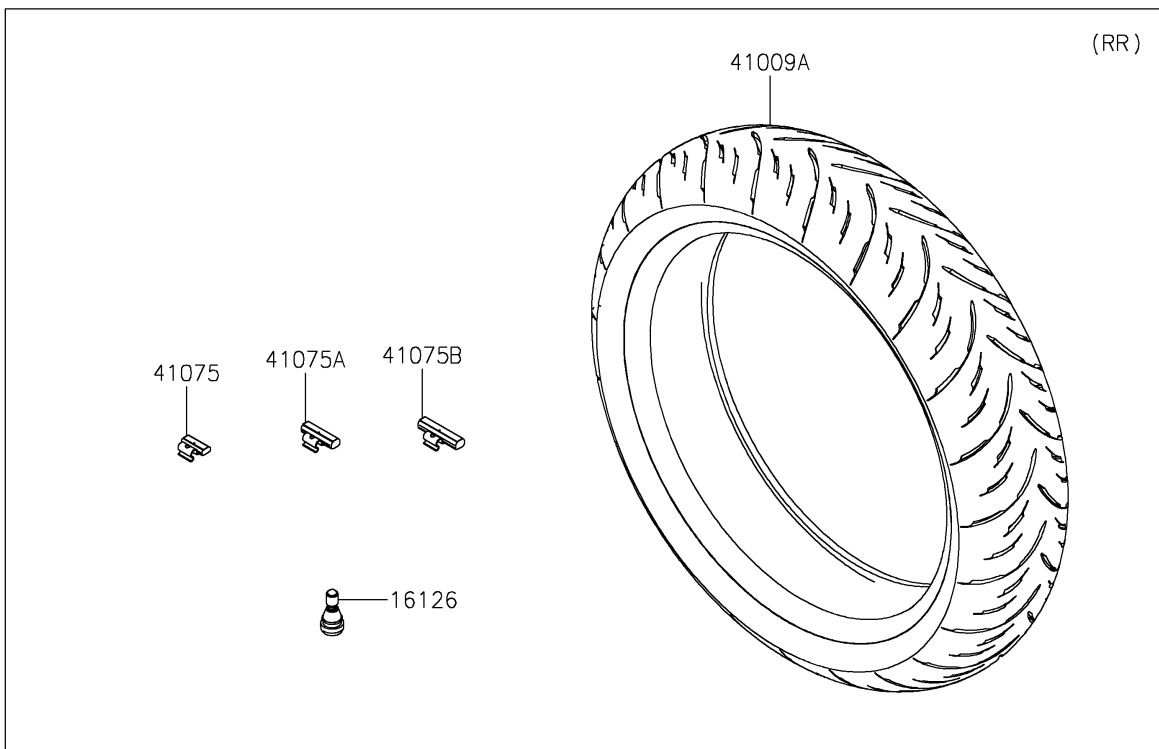

2025 Ninja ZX-4R ABS PARTS DIAGRAM

Tires

F2210

2025 Ninja ZX-4R ABS PARTS LIST

Tires

ITEM NAME	PART NUMBER	QUANTITY
VALVE,TIRE (Ref # 16126)	16126-0770	2
TIRE,FR,120/70ZR17 58W,GPR-300 (Ref # 41009)	41009-0896	1
TIRE,RR,160/60ZR17 69W,GPR-300 (Ref # 41009A)	41009-0897	1
BALANCER-WHEEL,10G,SILVER (Ref # 41075)	41075-0007	AR
BALANCER-WHEEL,20G,SILVER (Ref # 41075A)	41075-0008	AR
BALANCER-WHEEL,30G,SILVER (Ref # 41075B)	41075-0009	AR