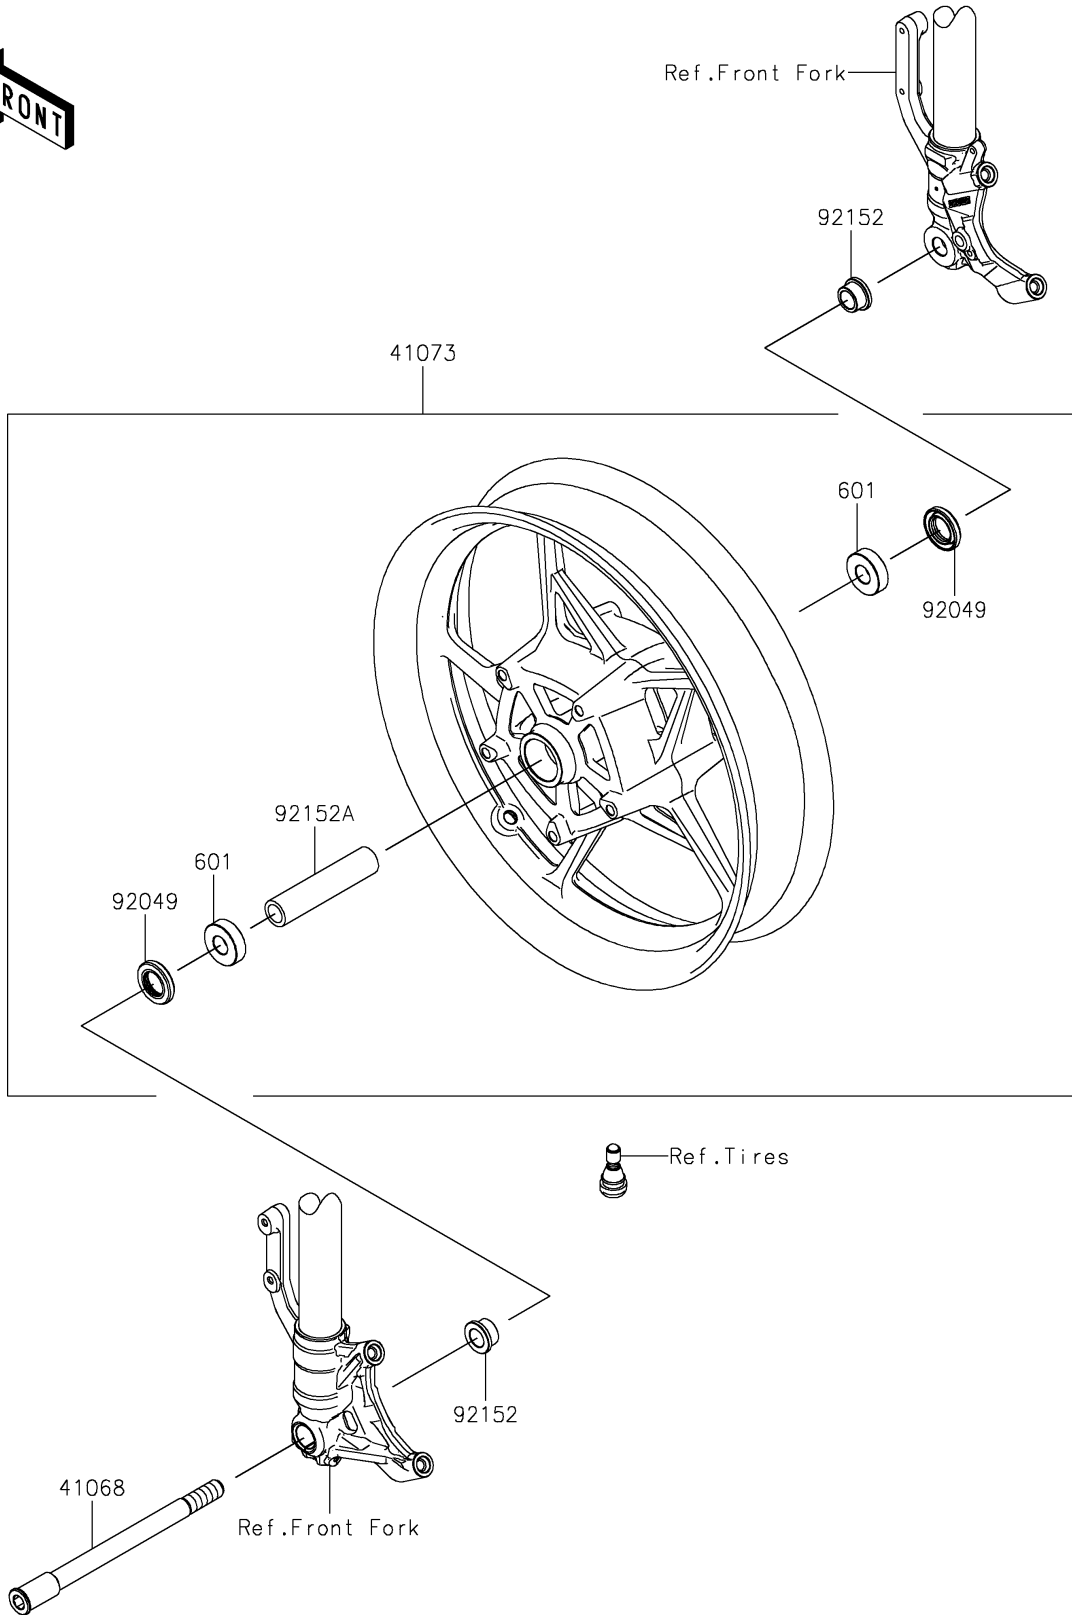

# 2023 Ninja ZX-4R ABS PARTS DIAGRAM

Front Wheel

F2230

## 2023 Ninja ZX-4R ABS PARTS LIST

### Front Wheel

ITEM NAME	PART NUMBER	QUANTITY
AXLE,FR (Ref # 41068)	41068-0651	1
WHEEL-ASSY,FR,G.BLACK (Ref # 41073)	41073-0803-QT	1
SEAL-OIL,23X40X7 (Ref # 92049)	92049-0801	2
COLLAR,17X30X15.5 (Ref # 92152)	92152-2386	2
COLLAR,17.2X25X115 (Ref # 92152A)	92152-2875	1
BEARING-BALL,#6203UUC3 (Ref # 601)	601B6203UU	2