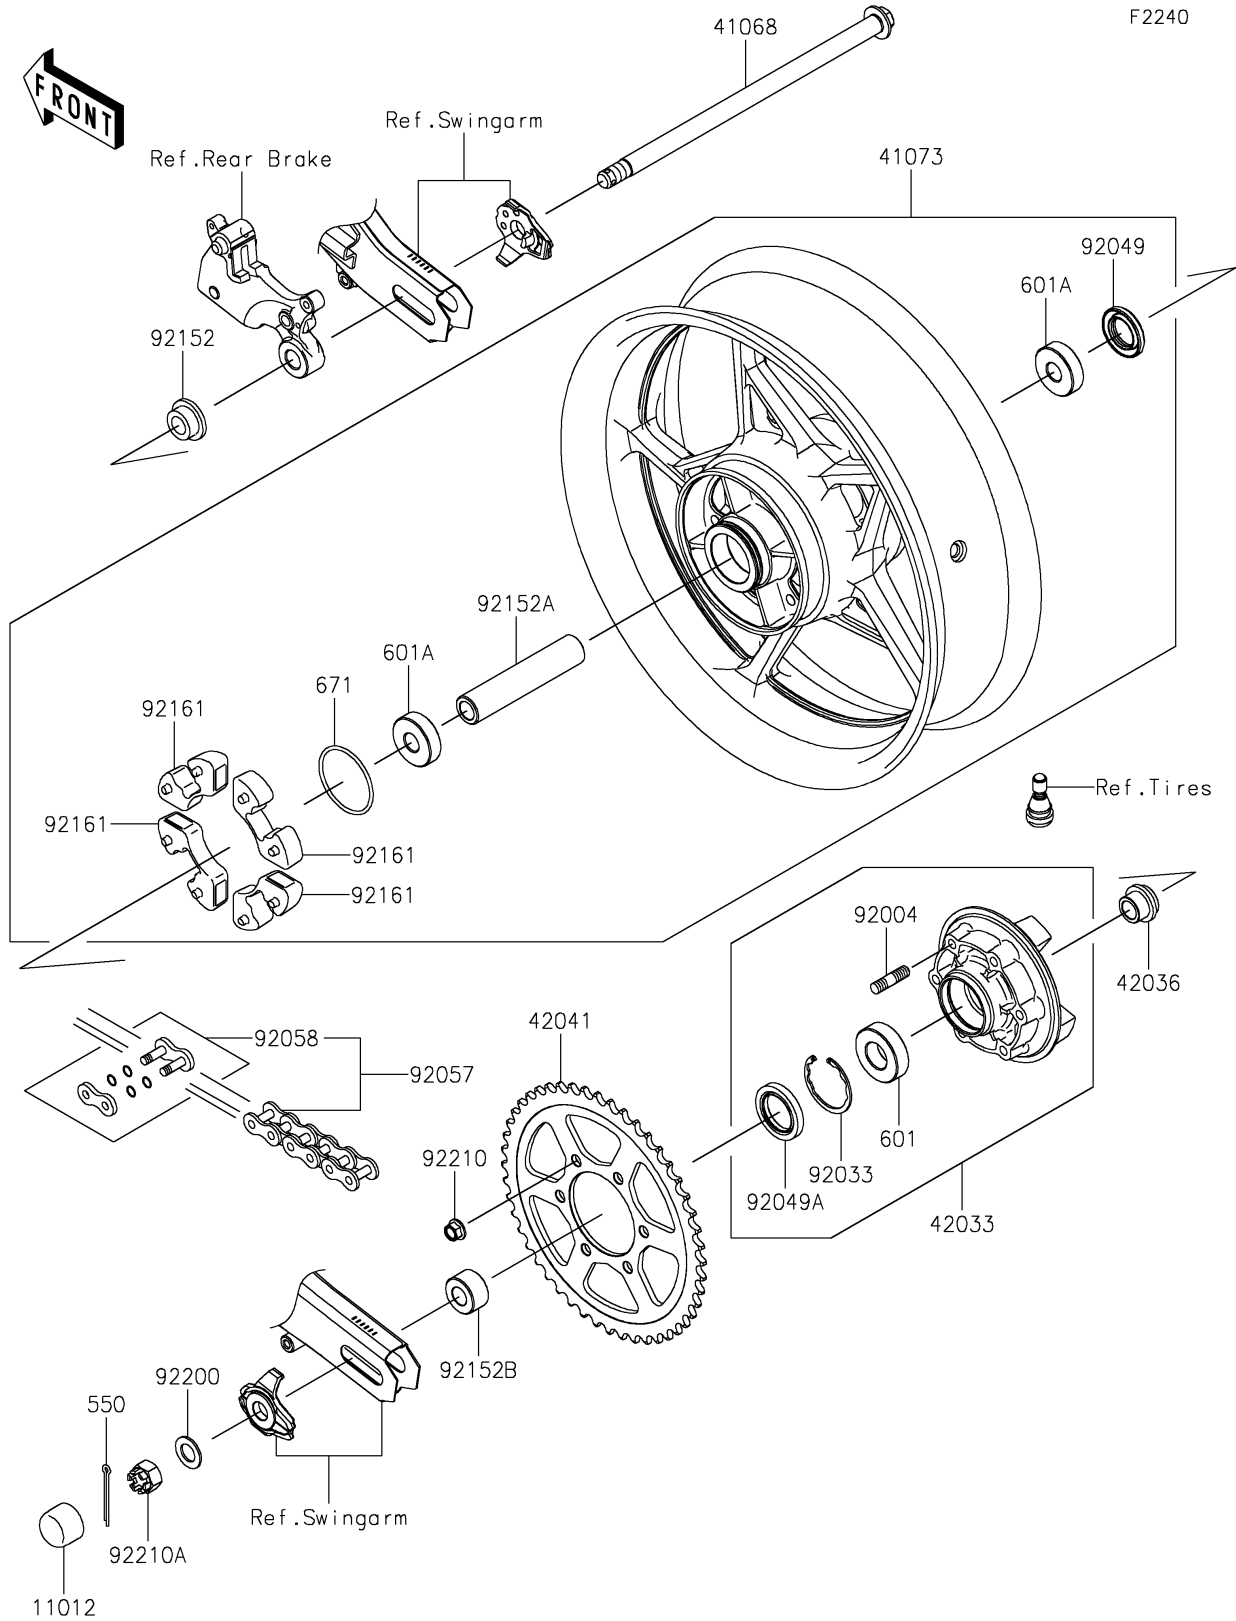

2023 Ninja ZX-4R ABS PARTS DIAGRAM

Rear Wheel/Chain

2023 Ninja ZX-4R ABS PARTS LIST

Rear Wheel/Chain

ITEM NAME	PART NUMBER	QUANTITY
CAP,AXLE NUT (Ref # 11012)	11012-1592	1
AXLE,RR (Ref # 41068)	41068-0652	1
WHEEL-ASSY,RR,G.BLACK (Ref # 41073)	41073-0804-QT	1
COUPLING-ASSY,RR HUB (Ref # 42033)	42033-0570	1
SLEEVE (Ref # 42036)	42036-0874	1
SPROCKET-HUB,48T (Ref # 42041)	42041-0178	1
STUD,10X19 (Ref # 92004)	92004-0048	6
RING-SNAP,52MM (Ref # 92033)	92033-1043	1
SEAL-OIL,27X47X7 (Ref # 92049)	92049-0802	1
SEAL-OIL (Ref # 92049A)	92049-1287	1
CHAIN,DRIVE,DID520VM5X114L (Ref # 92057)	92057-0904	1
JOINT-CHAIN (Ref # 92058)	92058-0088	1
COLLAR,17X28(38)X15 (Ref # 92152)	92152-0844	1
COLLAR,25X27.2X133 (Ref # 92152A)	92152-2873	1
COLLAR,17X35X19.5 (Ref # 92152B)	92152-2876	1
DAMPER,SHOCK,RR HUB (Ref # 92161)	92161-0303	4
WASHER,17.3X30X2 (Ref # 92200)	92200-1916	1
NUT,LOCK,FLANGED,10MM (Ref # 92210)	92210-0276	6
NUT,CASTLE,16X19 (Ref # 92210A)	92210-1585	1
PIN-COTTER,4.0X35 (Ref # 550)	550AA4035	1
BEARING-BALL (Ref # 601)	601B6205UU	1
BEARING-BALL,6303LLUC3/2ASU68 (Ref # 601A)	601B6303UU	2
O RING,60MM (Ref # 671)	671B2560	1