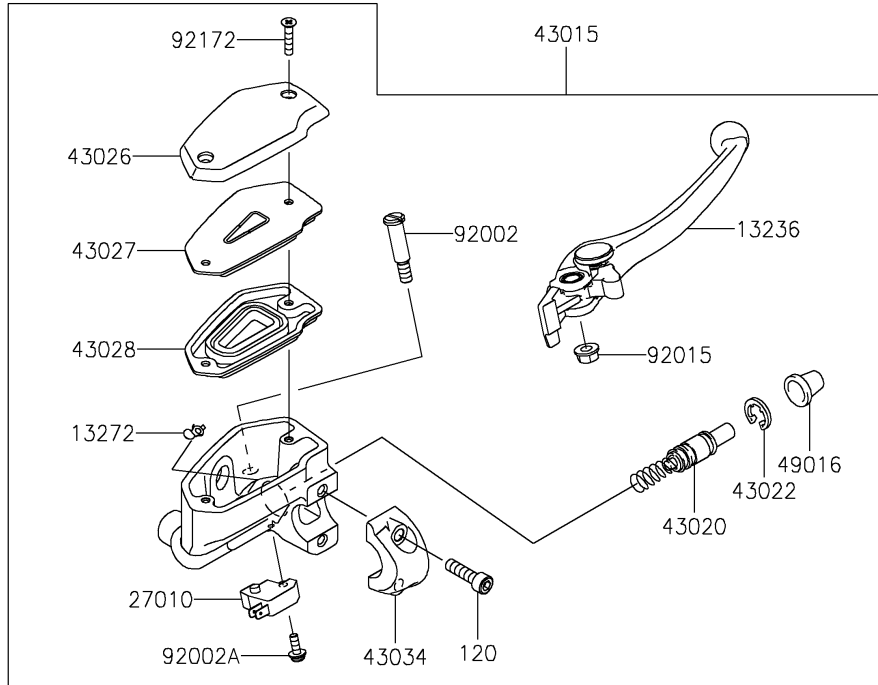

2023 Ninja ZX-4R ABS PARTS DIAGRAM

Front Master Cylinder

F2291

2023 Ninja ZX-4R ABS PARTS LIST

Front Master Cylinder

ITEM NAME	PART NUMBER	QUANTITY
LEVER-COMP (Ref # 13236)	13236-0860	1
PLATE (Ref # 13272)	13272-0573	1
ROTOR,SENSOR,FR (Ref # 21007)	21007-0671	1
SENSOR,SPEED,FR (Ref # 21176)	21176-0925	1
SWITCH,BRAKE (Ref # 27010)	27010-0762	1
CYLINDER-ASSY-MASTER,FR (Ref # 43015)	43015-0795	1
PISTON-COMP-BRAKE (Ref # 43020)	43020-0008	1
STOPPER-BRAKE,PISTON (Ref # 43022)	43022-1010	1
CAP-BRAKE (Ref # 43026)	43026-0019	1
PLATE-DIAPHRAGM (Ref # 43027)	43027-0008	1
DIAPHRAGM (Ref # 43028)	43028-0015	1
HOLDER-BRAKE,MASTER-CYLINDER (Ref # 43034)	43034-0050	1
COVER-SEAL,MASTER CYLINDER (Ref # 49016)	49016-1044	1
BOLT,LEVER SET,BLACK (Ref # 92002)	92002-1322	1
BOLT,SCREW,4X12 (Ref # 92002A)	92002-1323	1
NUT,FLANGED,6MM (Ref # 92015)	92015-1528	1
BOLT,SOCKET,6X12 (Ref # 92154)	92154-2355	1
BOLT,SOCKET,5X10 (Ref # 92154A)	92154-2801	3
SCREW,4X20 (Ref # 92172)	92172-0320	2
CLAMP,HOSE&SENSOR LINE (Ref # 92173)	92173-1613	4
CLAMP (Ref # 92173A)	92173-2175	1
CLAMP (Ref # 92173B)	92173-2193	1
CLAMP (Ref # 92173C)	92173-2522	1
BOLT-SOCKET,6X22 (Ref # 120)	120CB0622	2
BOLT-FLANGED-SMALL,6X12 (Ref # 132)	132BA0612	1
BOLT-FLANGED-SMALL,6X18 (Ref # 132A)	132BC0618	1