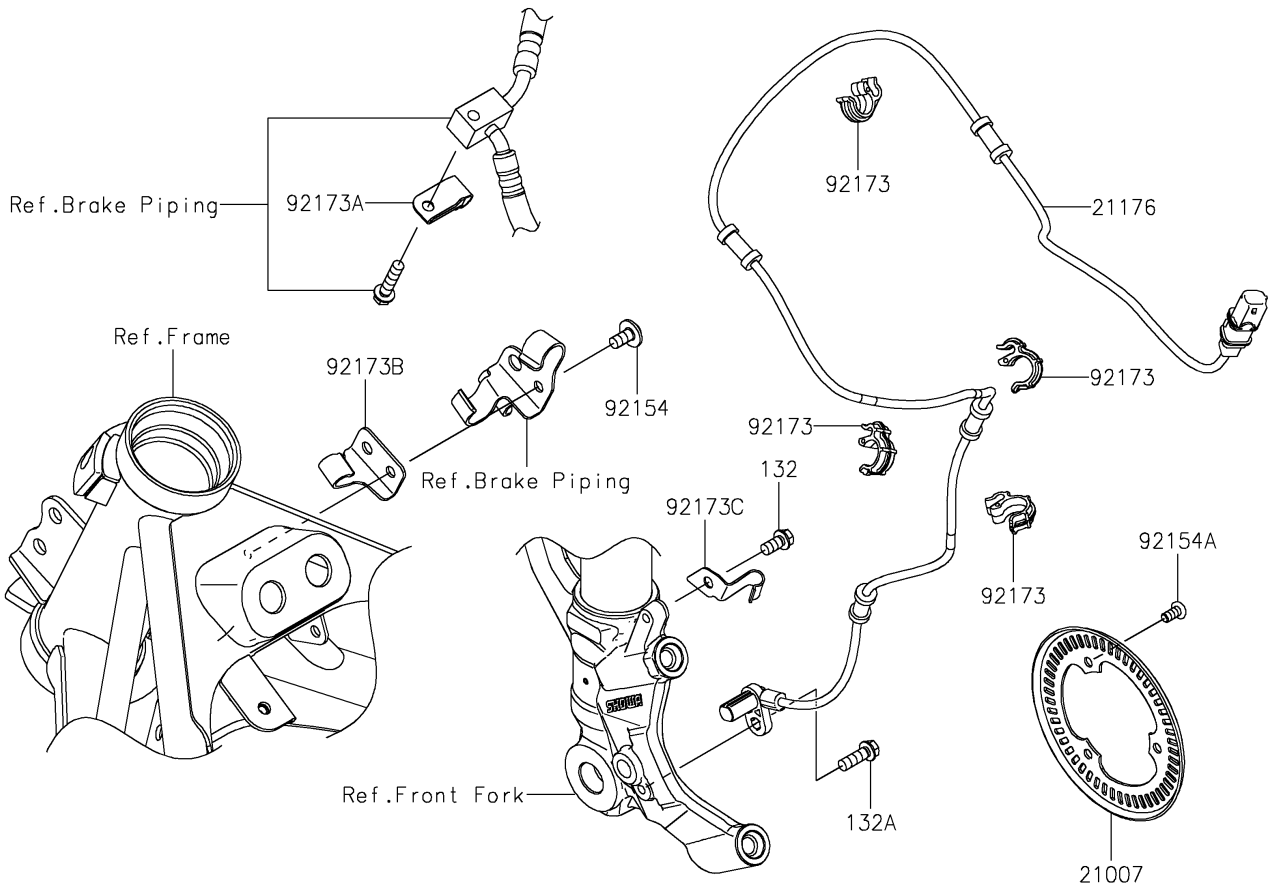

2023 Ninja ZX-4R ABS PARTS DIAGRAM

Front Master Cylinder

F2291

2023 Ninja ZX-4R ABS PARTS LIST

Front Master Cylinder

ITEM NAME	PART NUMBER	QUANTITY
LEVER-COMP (Ref # 13236)	13236-0860	1
PLATE (Ref # 13272)	13272-0573	1
ROTOR,SENSOR,FR (Ref # 21007)	21007-0671	1
SENSOR,SPEED,FR (Ref # 21176)	21176-0925	1
SWITCH,BRAKE (Ref # 27010)	27010-0762	1
CYLINDER-ASSY-MASTER,FR (Ref # 43015)	43015-0795	1
PISTON-COMP-BRAKE (Ref # 43020)	43020-0008	1
STOPPER-BRAKE,PISTON (Ref # 43022)	43022-1010	1
CAP-BRAKE (Ref # 43026)	43026-0019	1
PLATE-DIAPHRAGM (Ref # 43027)	43027-0008	1
DIAPHRAGM (Ref # 43028)	43028-0015	1
HOLDER-BRAKE,MASTER-CYLINDER (Ref # 43034)	43034-0050	1
COVER-SEAL,MASTER CYLINDER (Ref # 49016)	49016-1044	1
BOLT,LEVER SET,BLACK (Ref # 92002)	92002-1322	1
BOLT,SCREW,4X12 (Ref # 92002A)	92002-1323	1
NUT,FLANGED,6MM (Ref # 92015)	92015-1528	1
BOLT,SOCKET,6X12 (Ref # 92154)	92154-2355	1
BOLT,SOCKET,5X10 (Ref # 92154A)	92154-2801	3
SCREW,4X20 (Ref # 92172)	92172-0320	2
CLAMP,HOSE&SENSOR LINE (Ref # 92173)	92173-1613	4
CLAMP (Ref # 92173A)	92173-2175	1
CLAMP (Ref # 92173B)	92173-2193	1
CLAMP (Ref # 92173C)	92173-2522	1
BOLT-SOCKET,6X22 (Ref # 120)	120CB0622	2
BOLT-FLANGED-SMALL,6X12 (Ref # 132)	132BA0612	1
BOLT-FLANGED-SMALL,6X18 (Ref # 132A)	132BC0618	1