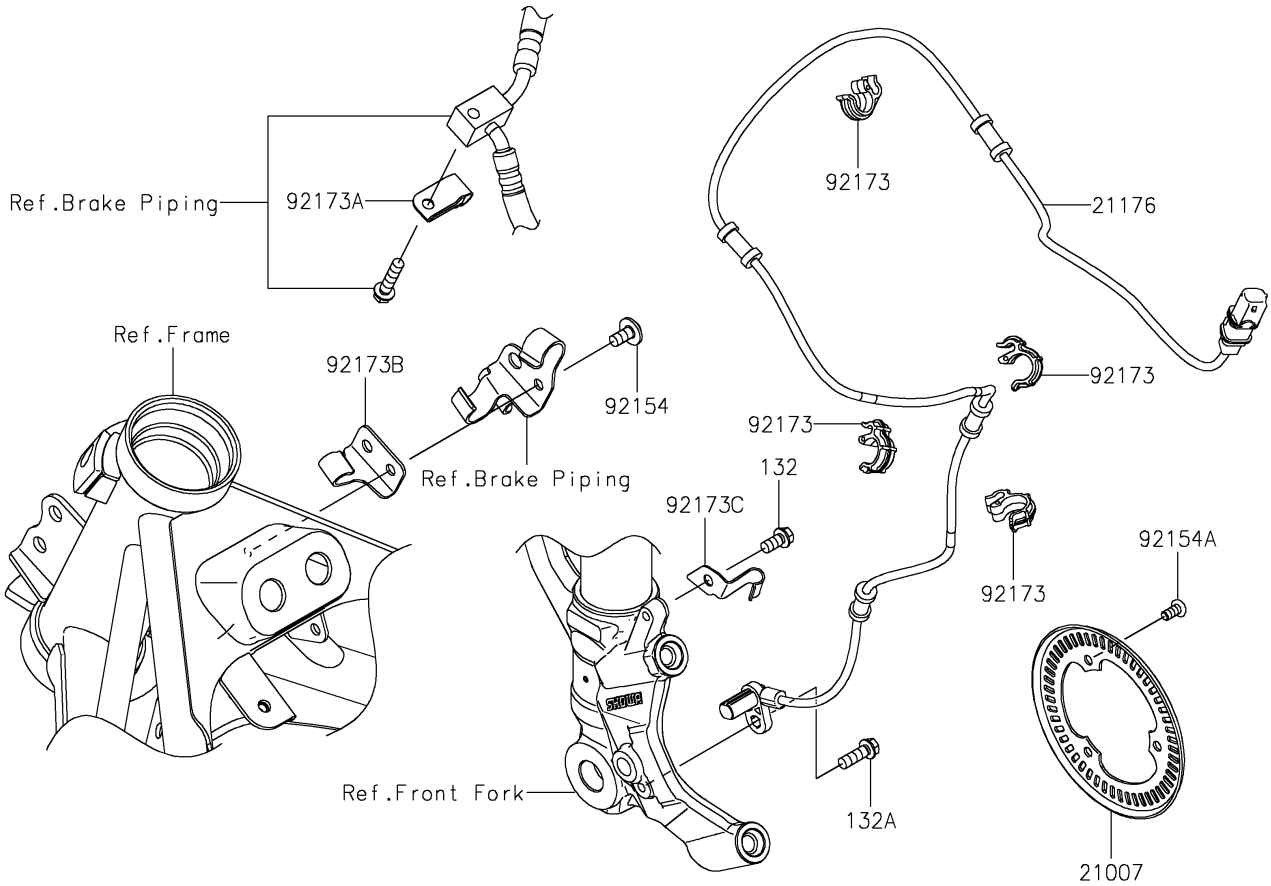

# 2025 Ninja ZX-4R ABS PARTS DIAGRAM

Front Master Cylinder

F2291

## 2025 Ninja ZX-4R ABS PARTS LIST

### Front Master Cylinder

ITEM NAME	PART NUMBER	QUANTITY
LEVER-COMP (Ref # 13236)	13236-0860	1
PLATE (Ref # 13272)	13272-0573	1
ROTOR,SENSOR,FR (Ref # 21007)	21007-0671	1
SENSOR,SPEED,FR (Ref # 21176)	21176-0925	1
SWITCH,BRAKE (Ref # 27010)	27010-0762	1
CYLINDER-ASSY-MASTER,FR (Ref # 43015)	43015-0795	1
PISTON-COMP-BRAKE (Ref # 43020)	43020-0008	1
STOPPER-BRAKE,PISTON (Ref # 43022)	43022-1010	1
CAP-BRAKE (Ref # 43026)	43026-0019	1
PLATE-DIAPHRAGM (Ref # 43027)	43027-0008	1
DIAPHRAGM (Ref # 43028)	43028-0015	1
HOLDER-BRAKE,MASTER-CYLINDER (Ref # 43034)	43034-0050	1
COVER-SEAL,MASTER CYLINDER (Ref # 49016)	49016-1044	1
BOLT,LEVER SET,BLACK (Ref # 92002)	92002-1322	1
BOLT,SCREW,4X12 (Ref # 92002A)	92002-1323	1
NUT,FLANGED,6MM (Ref # 92015)	92015-1528	1
BOLT,SOCKET,6X12 (Ref # 92154)	92154-2355	1
BOLT,SOCKET,5X10 (Ref # 92154A)	92154-2801	3
SCREW,4X20 (Ref # 92172)	92172-0320	2
CLAMP,HOSE&SENSOR LINE (Ref # 92173)	92173-1613	4
CLAMP (Ref # 92173A)	92173-2175	1
CLAMP (Ref # 92173B)	92173-2193	1
CLAMP (Ref # 92173C)	92173-2522	1
BOLT-SOCKET,6X22 (Ref # 120)	120CB0622	2
BOLT-FLANGED-SMALL,6X12 (Ref # 132)	132BA0612	1
BOLT-FLANGED-SMALL,6X18 (Ref # 132A)	132BC0618	1