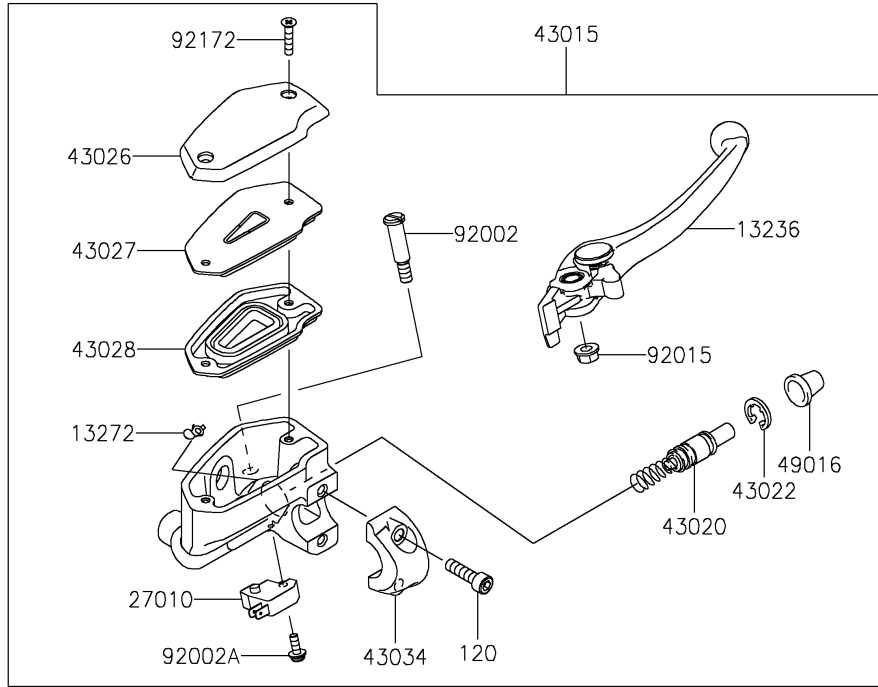

# 2025 Ninja ZX-4R ABS PARTS DIAGRAM

Front Master Cylinder

F2291

## 2025 Ninja ZX-4R ABS PARTS LIST

### Front Master Cylinder

ITEM NAME	PART NUMBER	QUANTITY
LEVER-COMP (Ref # 13236)	13236-0860	1
PLATE (Ref # 13272)	13272-0573	1
ROTOR,SENSOR,FR (Ref # 21007)	21007-0671	1
SENSOR,SPEED,FR (Ref # 21176)	21176-0925	1
SWITCH,BRAKE (Ref # 27010)	27010-0762	1
CYLINDER-ASSY-MASTER,FR (Ref # 43015)	43015-0795	1
PISTON-COMP-BRAKE (Ref # 43020)	43020-0008	1
STOPPER-BRAKE,PISTON (Ref # 43022)	43022-1010	1
CAP-BRAKE (Ref # 43026)	43026-0019	1
PLATE-DIAPHRAGM (Ref # 43027)	43027-0008	1
DIAPHRAGM (Ref # 43028)	43028-0015	1
HOLDER-BRAKE,MASTER-CYLINDER (Ref # 43034)	43034-0050	1
COVER-SEAL,MASTER CYLINDER (Ref # 49016)	49016-1044	1
BOLT,LEVER SET,BLACK (Ref # 92002)	92002-1322	1
BOLT,SCREW,4X12 (Ref # 92002A)	92002-1323	1
NUT,FLANGED,6MM (Ref # 92015)	92015-1528	1
BOLT,SOCKET,6X12 (Ref # 92154)	92154-2355	1
BOLT,SOCKET,5X10 (Ref # 92154A)	92154-2801	3
SCREW,4X20 (Ref # 92172)	92172-0320	2
CLAMP,HOSE&SENSOR LINE (Ref # 92173)	92173-1613	4
CLAMP (Ref # 92173A)	92173-2175	1
CLAMP (Ref # 92173B)	92173-2193	1
CLAMP (Ref # 92173C)	92173-2522	1
BOLT-SOCKET,6X22 (Ref # 120)	120CB0622	2
BOLT-FLANGED-SMALL,6X12 (Ref # 132)	132BA0612	1
BOLT-FLANGED-SMALL,6X18 (Ref # 132A)	132BC0618	1