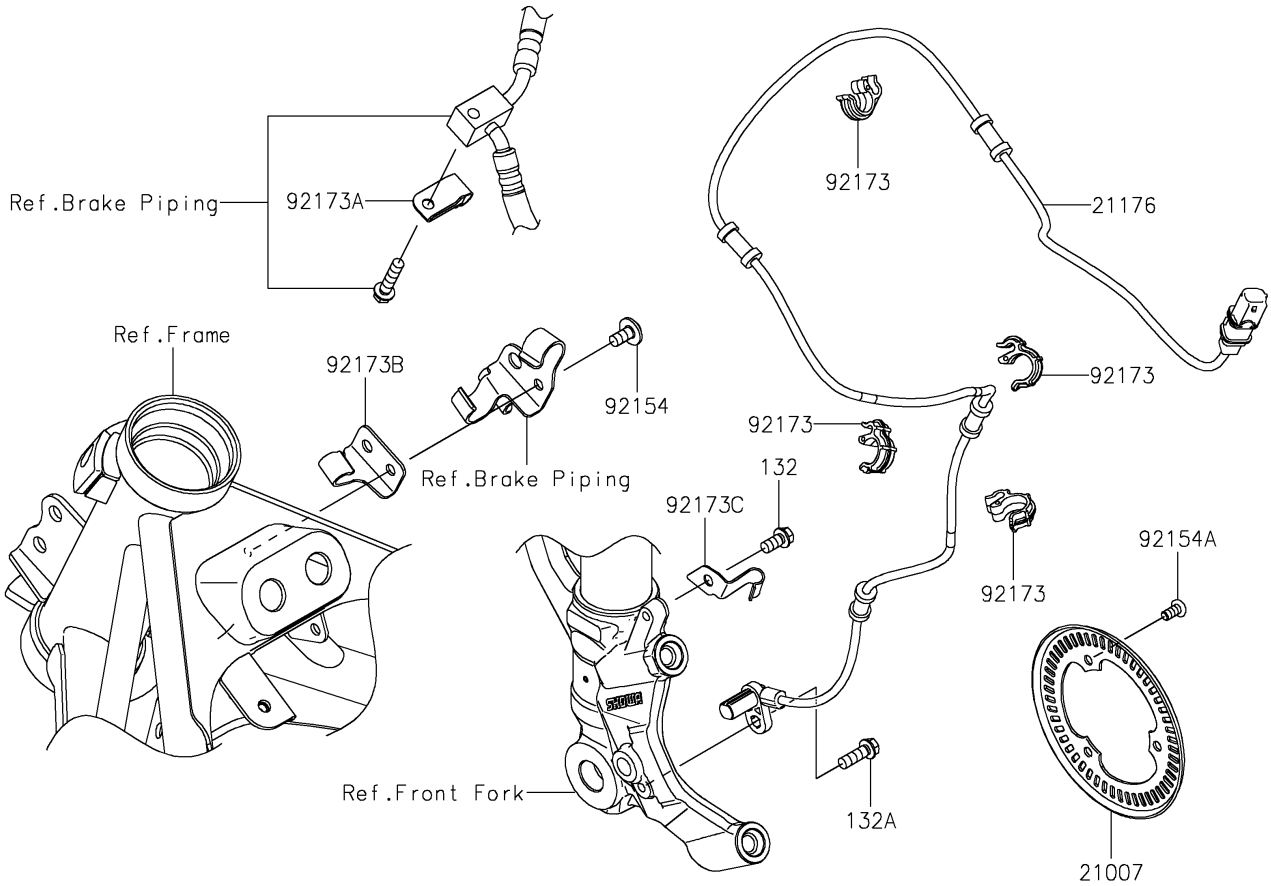

2025 Ninja ZX-4R ABS PARTS DIAGRAM

Front Master Cylinder

F2291

2025 Ninja ZX-4R ABS PARTS LIST

Front Master Cylinder

ITEM NAME	PART NUMBER	QUANTITY
LEVER-COMP (Ref # 13236)	13236-0860	1
PLATE (Ref # 13272)	13272-0573	1
ROTOR,SENSOR,FR (Ref # 21007)	21007-0671	1
SENSOR,SPEED,FR (Ref # 21176)	21176-0925	1
SWITCH,BRAKE (Ref # 27010)	27010-0762	1
CYLINDER-ASSY-MASTER,FR (Ref # 43015)	43015-0795	1
PISTON-COMP-BRAKE (Ref # 43020)	43020-0008	1
STOPPER-BRAKE,PISTON (Ref # 43022)	43022-1010	1
CAP-BRAKE (Ref # 43026)	43026-0019	1
PLATE-DIAPHRAGM (Ref # 43027)	43027-0008	1
DIAPHRAGM (Ref # 43028)	43028-0015	1
HOLDER-BRAKE,MASTER-CYLINDER (Ref # 43034)	43034-0050	1
COVER-SEAL,MASTER CYLINDER (Ref # 49016)	49016-1044	1
BOLT,LEVER SET,BLACK (Ref # 92002)	92002-1322	1
BOLT,SCREW,4X12 (Ref # 92002A)	92002-1323	1
NUT,FLANGED,6MM (Ref # 92015)	92015-1528	1
BOLT,SOCKET,6X12 (Ref # 92154)	92154-2355	1
BOLT,SOCKET,5X10 (Ref # 92154A)	92154-2801	3
SCREW,4X20 (Ref # 92172)	92172-0320	2
CLAMP,HOSE&SENSOR LINE (Ref # 92173)	92173-1613	4
CLAMP (Ref # 92173A)	92173-2175	1
CLAMP (Ref # 92173B)	92173-2193	1
CLAMP (Ref # 92173C)	92173-2522	1
BOLT-SOCKET,6X22 (Ref # 120)	120CB0622	2
BOLT-FLANGED-SMALL,6X12 (Ref # 132)	132BA0612	1
BOLT-FLANGED-SMALL,6X18 (Ref # 132A)	132BC0618	1