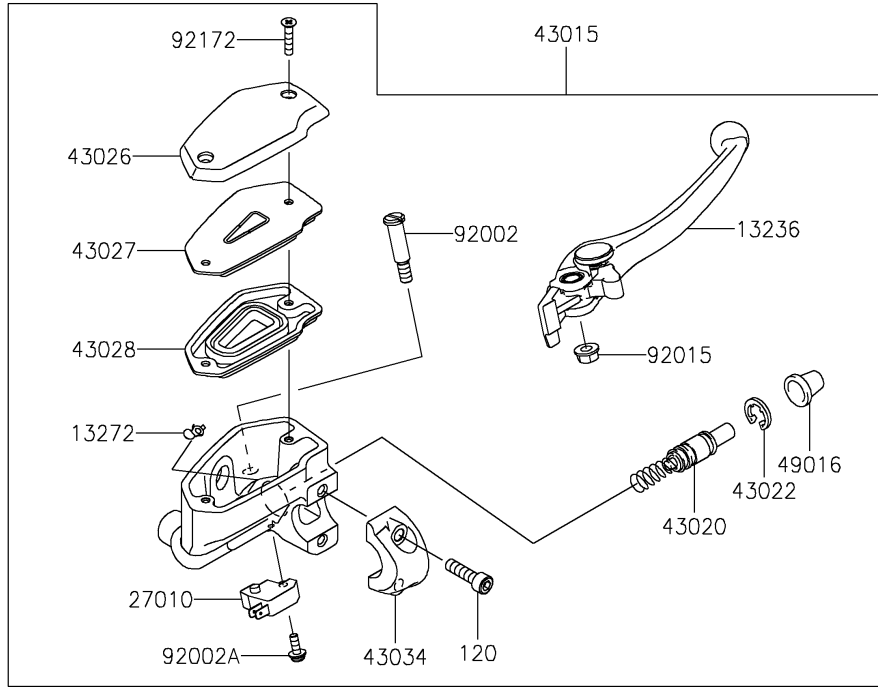

2025 Ninja ZX-4R ABS PARTS DIAGRAM

Front Master Cylinder

F2291

2025 Ninja ZX-4R ABS PARTS LIST

Front Master Cylinder

ITEM NAME	PART NUMBER	QUANTITY
LEVER-COMP (Ref # 13236)	13236-0860	1
PLATE (Ref # 13272)	13272-0573	1
ROTOR,SENSOR,FR (Ref # 21007)	21007-0671	1
SENSOR,SPEED,FR (Ref # 21176)	21176-0925	1
SWITCH,BRAKE (Ref # 27010)	27010-0762	1
CYLINDER-ASSY-MASTER,FR (Ref # 43015)	43015-0795	1
PISTON-COMP-BRAKE (Ref # 43020)	43020-0008	1
STOPPER-BRAKE,PISTON (Ref # 43022)	43022-1010	1
CAP-BRAKE (Ref # 43026)	43026-0019	1
PLATE-DIAPHRAGM (Ref # 43027)	43027-0008	1
DIAPHRAGM (Ref # 43028)	43028-0015	1
HOLDER-BRAKE,MASTER-CYLINDER (Ref # 43034)	43034-0050	1
COVER-SEAL,MASTER CYLINDER (Ref # 49016)	49016-1044	1
BOLT,LEVER SET,BLACK (Ref # 92002)	92002-1322	1
BOLT,SCREW,4X12 (Ref # 92002A)	92002-1323	1
NUT,FLANGED,6MM (Ref # 92015)	92015-1528	1
BOLT,SOCKET,6X12 (Ref # 92154)	92154-2355	1
BOLT,SOCKET,5X10 (Ref # 92154A)	92154-2801	3
SCREW,4X20 (Ref # 92172)	92172-0320	2
CLAMP,HOSE&SENSOR LINE (Ref # 92173)	92173-1613	4
CLAMP (Ref # 92173A)	92173-2175	1
CLAMP (Ref # 92173B)	92173-2193	1
CLAMP (Ref # 92173C)	92173-2522	1
BOLT-SOCKET,6X22 (Ref # 120)	120CB0622	2
BOLT-FLANGED-SMALL,6X12 (Ref # 132)	132BA0612	1
BOLT-FLANGED-SMALL,6X18 (Ref # 132A)	132BC0618	1