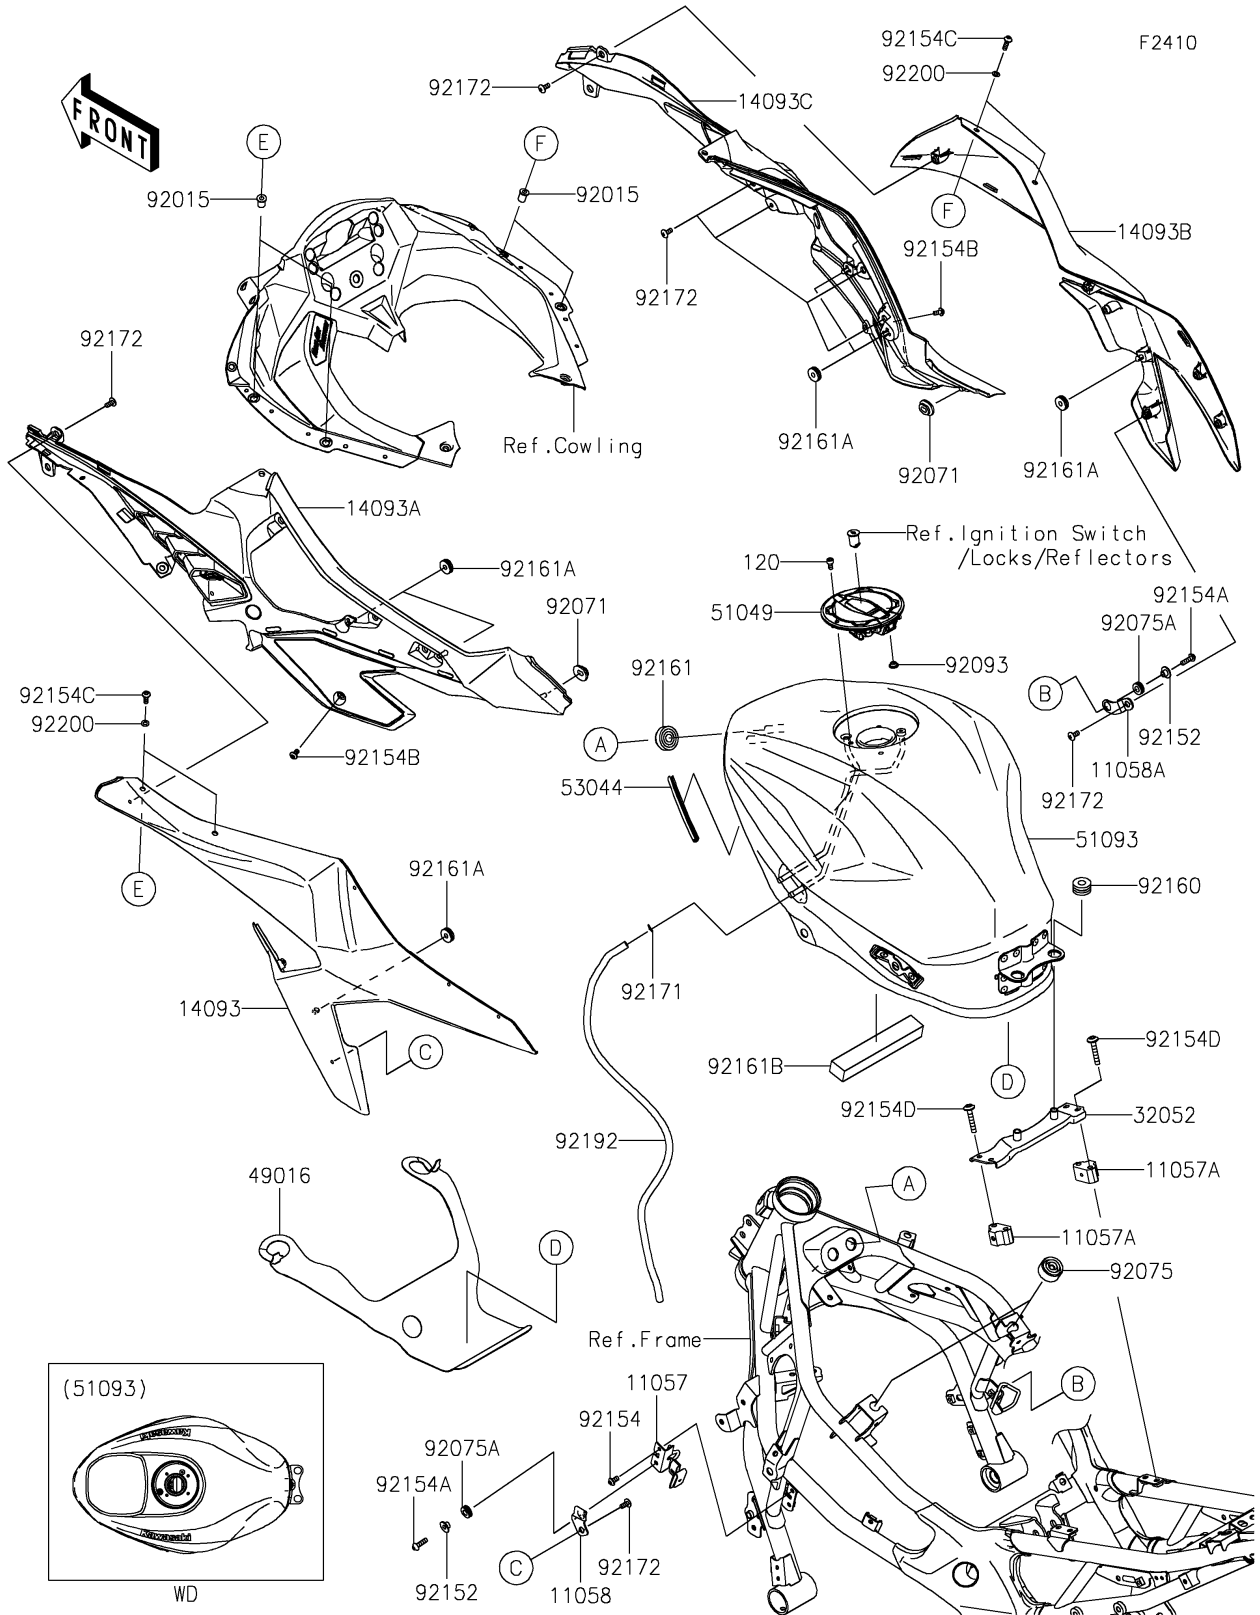

2024 Ninja ZX-4R ABS PARTS DIAGRAM

Fuel Tank

2024 Ninja ZX-4R ABS PARTS LIST

Fuel Tank

ITEM NAME	PART NUMBER	QUANTITY
BRACKET,KNEE GRIP COVER (Ref # 11057)	11057-2917	1
BRACKET (Ref # 11057A)	11057-7937	2
BRACKET,KNEE GRIP COVER,LH (Ref # 11058)	11058-0610	1
BRACKET,KNEE GRIP COVER,RH (Ref # 11058A)	11058-1068	1
COVER,KNEE GRIP,OUTER,LH,BLACK (Ref # 14093)	14093-0961-660	1
COVER,KNEE GRIP,INNER,LH (Ref # 14093A)	14093-0962	1
COVER,KNEE GRIP,OUTER,RH,BLACK (Ref # 14093B)	14093-0963-660	1
COVER,KNEE GRIP,INNER,RH (Ref # 14093C)	14093-0964	1
BRACKET-TANK (Ref # 32052)	32052-0824	1
COVER-SEAL (Ref # 49016)	49016-0702	1
CAP-TANK,FUEL (Ref # 51049)	51049-0756	1
TANK-COMP-FUEL,M.S.BLACK (Ref # 51093)	51093-5044-660	1
TRIM,105MM (Ref # 53044)	53044-0627	1
NUT,WELL,5MM (Ref # 92015)	92015-1757	4
GROMMET,20X24X7.5 (Ref # 92071)	92071-0766	2
DAMPER (Ref # 92075)	92075-015	2
DAMPER (Ref # 92075A)	92075-161	2
SEAL,FUEL TANK CAP (Ref # 92093)	92093-1030	1
COLLAR (Ref # 92152)	92152-0017	2
BOLT,SOCKET,5X10 (Ref # 92154)	92154-1691	1
BOLT,SOCKET,5X18 (Ref # 92154A)	92154-2107	2
BOLT,SOCKET,5X10 (Ref # 92154B)	92154-2548	2
BOLT,SOCKET,5X16 (Ref # 92154C)	92154-4294	4
BOLT,SOCKET,6X30 (Ref # 92154D)	92154-4487	4
DAMPER (Ref # 92160)	92160-1162	2
DAMPER,10X32X8 (Ref # 92161)	92161-1791	2
DAMPER,6X19X5.6 (Ref # 92161A)	92161-1911	6
DAMPER,150X25X20 (Ref # 92161B)	92161-2305	1
CLAMP,8X0.7 (Ref # 92171)	92171-1973	1

2024 Ninja ZX-4R ABS PARTS LIST

Fuel Tank

ITEM NAME	PART NUMBER	QUANTITY
SCREW,5X12 (Ref # 92172)	92172-0821	12
TUBE,DRAIN,1.5X6X685 (Ref # 92192)	92192-2278	1
WASHER,5.2X10X0.5 (Ref # 92200)	92200-1730	4
BOLT-SOCKET,5X12 (Ref # 120)	120CA0512	4