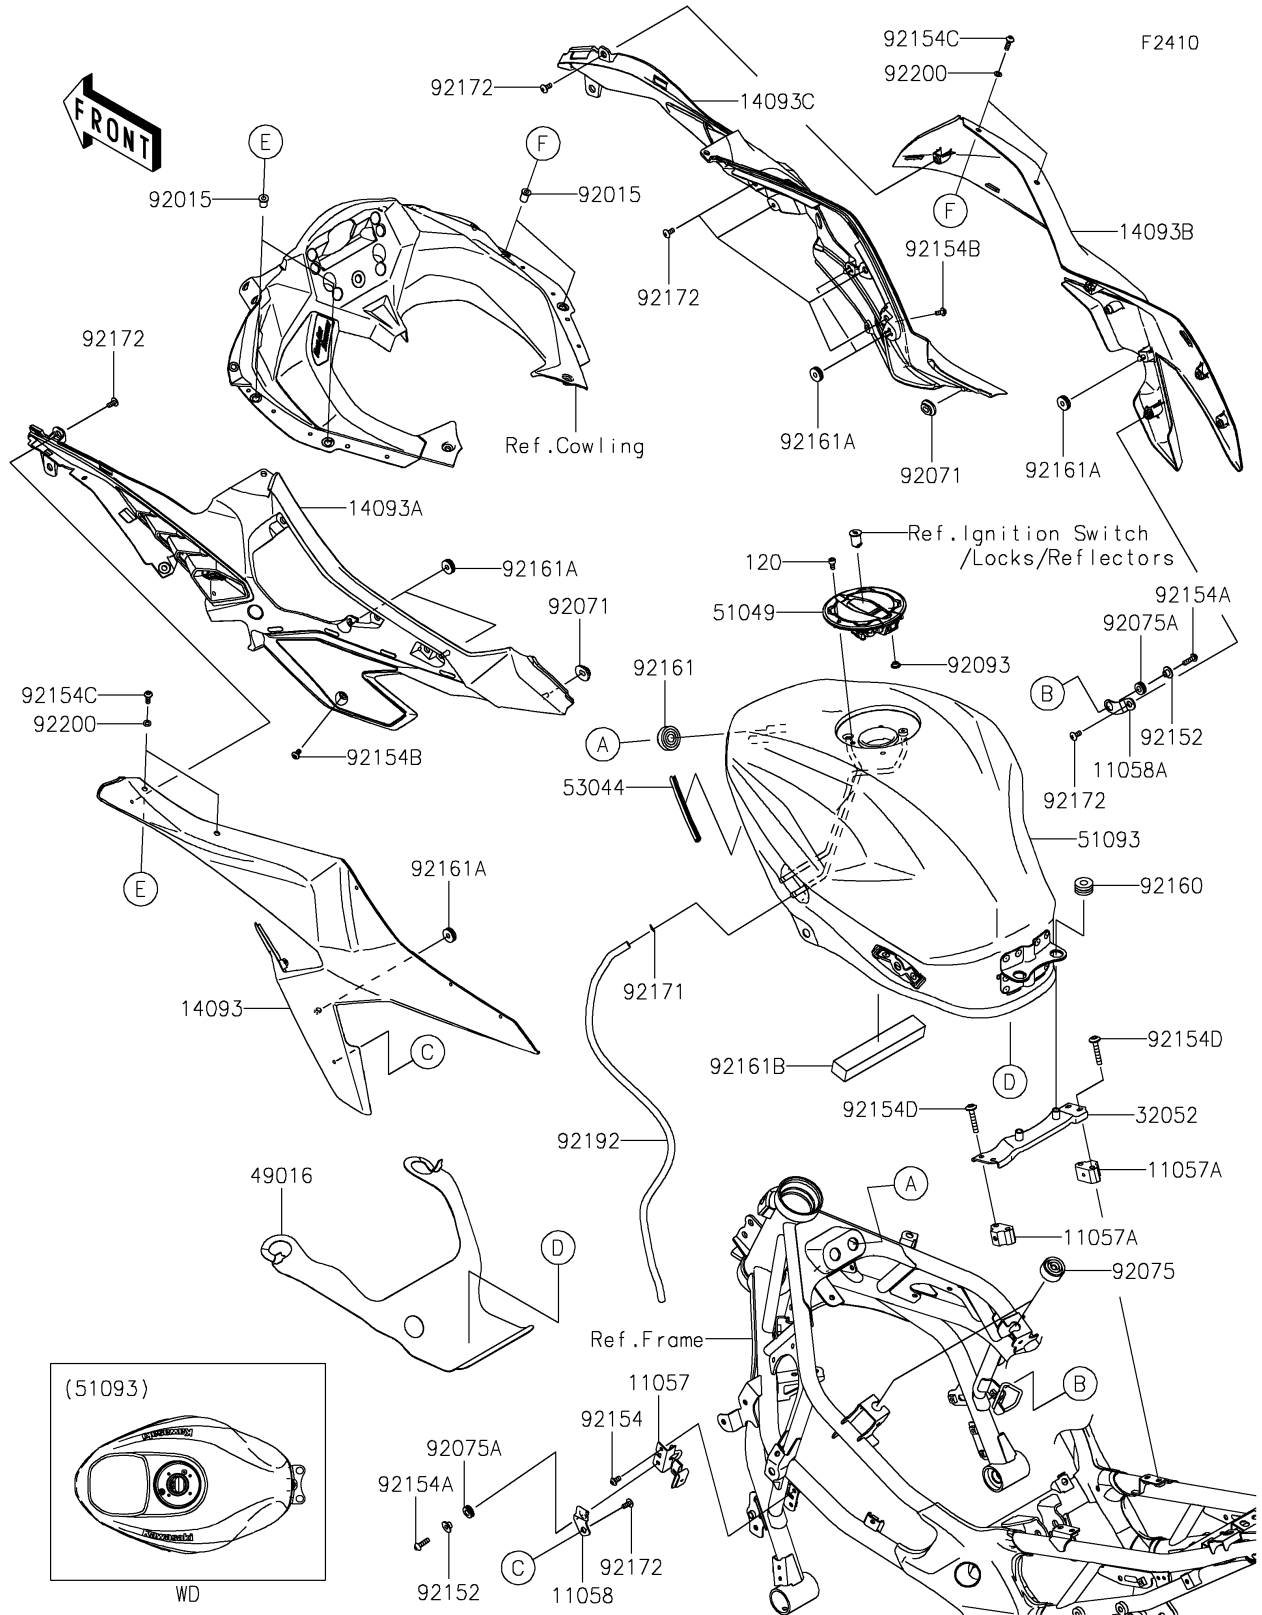

2025 Ninja ZX-4R ABS PARTS DIAGRAM

Fuel Tank

2025 Ninja ZX-4R ABS PARTS LIST

Fuel Tank

ITEM NAME	PART NUMBER	QUANTITY
BRACKET,KNEE GRIP COVER (Ref # 11057)	11057-2917	1
BRACKET (Ref # 11057A)	11057-7937	2
BRACKET,KNEE GRIP COVER,LH (Ref # 11058)	11058-0610	1
BRACKET,KNEE GRIP COVER,RH (Ref # 11058A)	11058-1068	1
COVER,KNEE GRIP,OUTER,LH,BLACK (Ref # 14093)	14093-0961-660	1
COVER,KNEE GRIP,INNER,LH (Ref # 14093A)	14093-0962	1
COVER,KNEE GRIP,OUTER,RH,BLACK (Ref # 14093B)	14093-0963-660	1
COVER,KNEE GRIP,INNER,RH (Ref # 14093C)	14093-0964	1
BRACKET-TANK (Ref # 32052)	32052-0824	1
COVER-SEAL (Ref # 49016)	49016-0702	1
CAP-TANK,FUEL (Ref # 51049)	51049-0756	1
TANK-COMP-FUEL,M.S.BLACK (Ref # 51093)	51093-5044-660	1
TRIM,105MM (Ref # 53044)	53044-0627	1
NUT,WELL,5MM (Ref # 92015)	92015-1757	4
GROMMET,20X24X7.5 (Ref # 92071)	92071-0766	2
DAMPER (Ref # 92075)	92075-015	2
DAMPER (Ref # 92075A)	92075-161	2
SEAL,FUEL TANK CAP (Ref # 92093)	92093-1030	1
COLLAR (Ref # 92152)	92152-0017	2
BOLT,SOCKET,5X10 (Ref # 92154)	92154-1691	1
BOLT,SOCKET,5X18 (Ref # 92154A)	92154-2107	2
BOLT,SOCKET,5X10 (Ref # 92154B)	92154-2548	2
BOLT,SOCKET,5X16 (Ref # 92154C)	92154-4294	4
BOLT,SOCKET,6X30 (Ref # 92154D)	92154-4487	4
DAMPER (Ref # 92160)	92160-1162	2
DAMPER,10X32X8 (Ref # 92161)	92161-1791	2
DAMPER,6X19X5.6 (Ref # 92161A)	92161-1911	6
DAMPER,150X25X20 (Ref # 92161B)	92161-2305	1
CLAMP,8X0.7 (Ref # 92171)	92171-1973	1

2025 Ninja ZX-4R ABS PARTS LIST

Fuel Tank

ITEM NAME	PART NUMBER	QUANTITY
SCREW,5X12 (Ref # 92172)	92172-0821	12
TUBE,DRAIN,1.5X6X685 (Ref # 92192)	92192-2278	1
WASHER,5.2X10X0.5 (Ref # 92200)	92200-1730	4
BOLT-SOCKET,5X12 (Ref # 120)	120CA0512	4