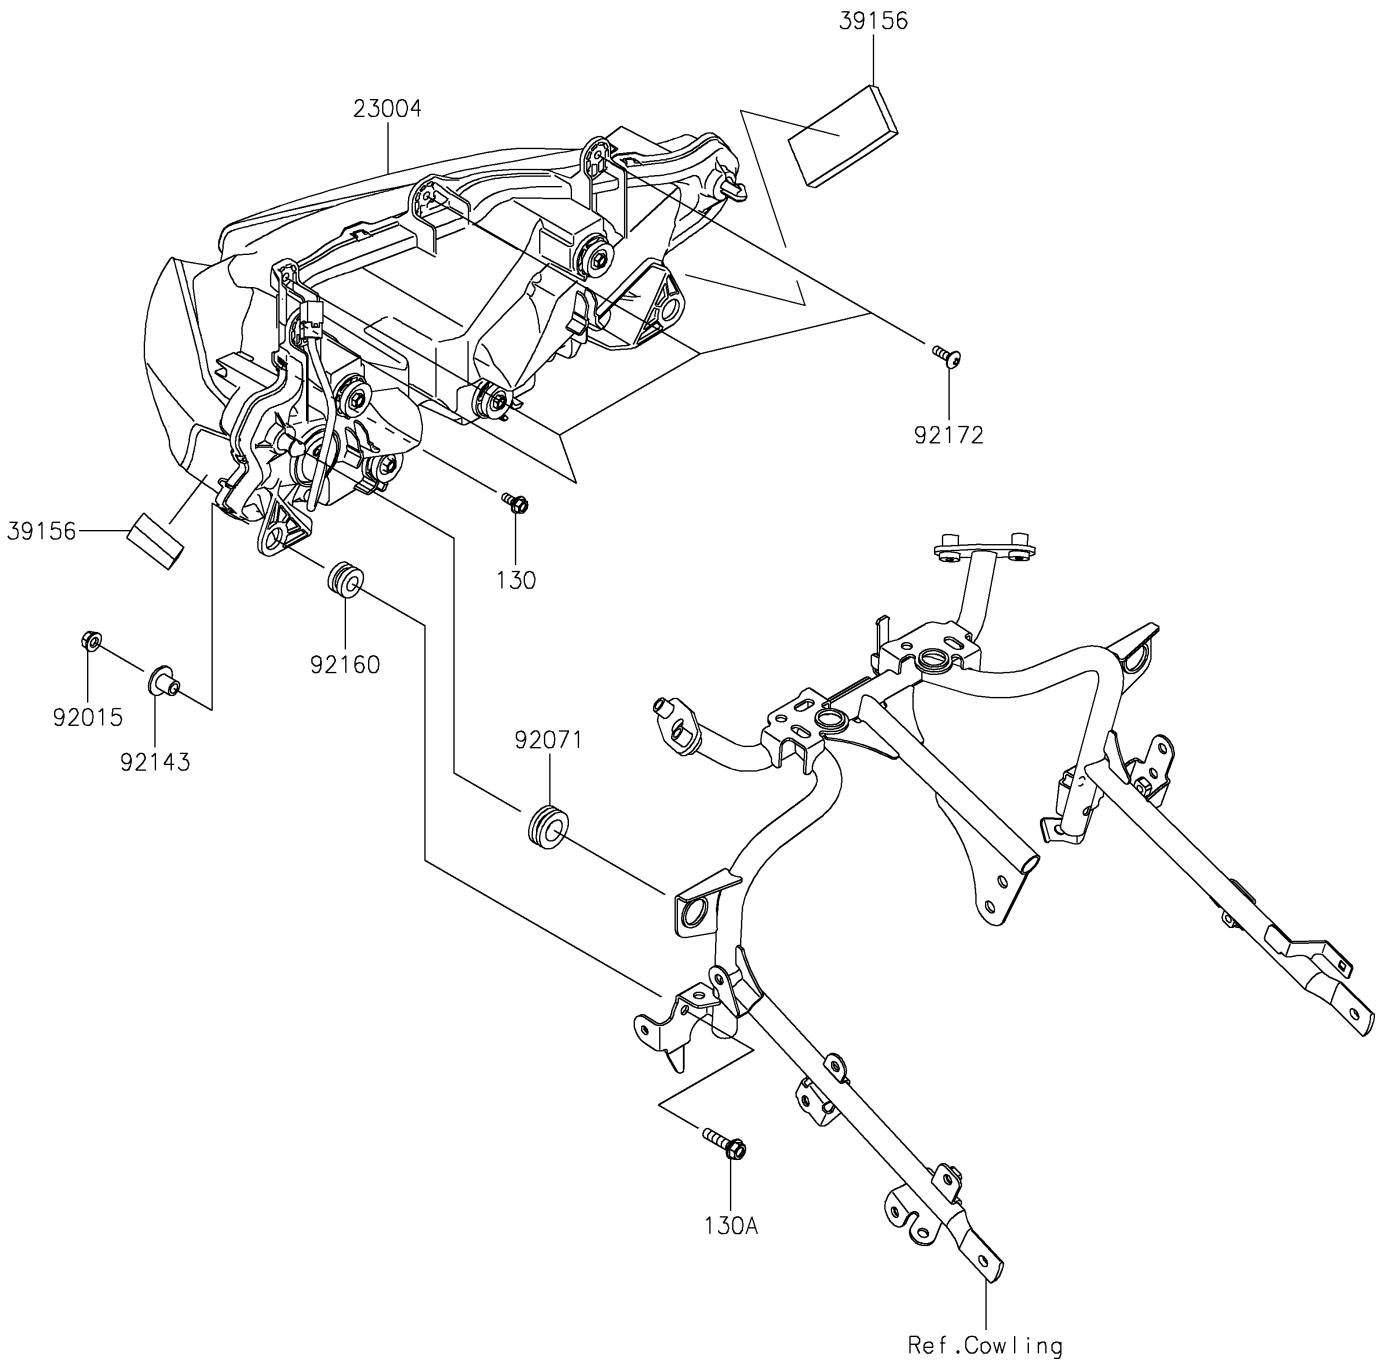

2023 Ninja ZX-4R ABS PARTS DIAGRAM

Headlight(s)

F2710

2023 Ninja ZX-4R ABS PARTS LIST

Headlight(s)

ITEM NAME	PART NUMBER	QUANTITY
LAMP-HEAD,LED (Ref # 23004)	23004-0423	1
PAD,70X40X10 (Ref # 39156)	39156-2804	2
NUT,FLANGED,6MM (Ref # 92015)	92015-1367	2
GROMMET (Ref # 92071)	92071-1131	2
COLLAR (Ref # 92143)	92143-1353	2
DAMPER,10X20X12 (Ref # 92160)	92160-1167	2
SCREW,TAPPING,5X16 (Ref # 92172)	92172-0427	4
BOLT-FLANGED,5X12 (Ref # 130)	130BA0512	1
BOLT-FLANGED,6X25 (Ref # 130A)	130BA0625	2