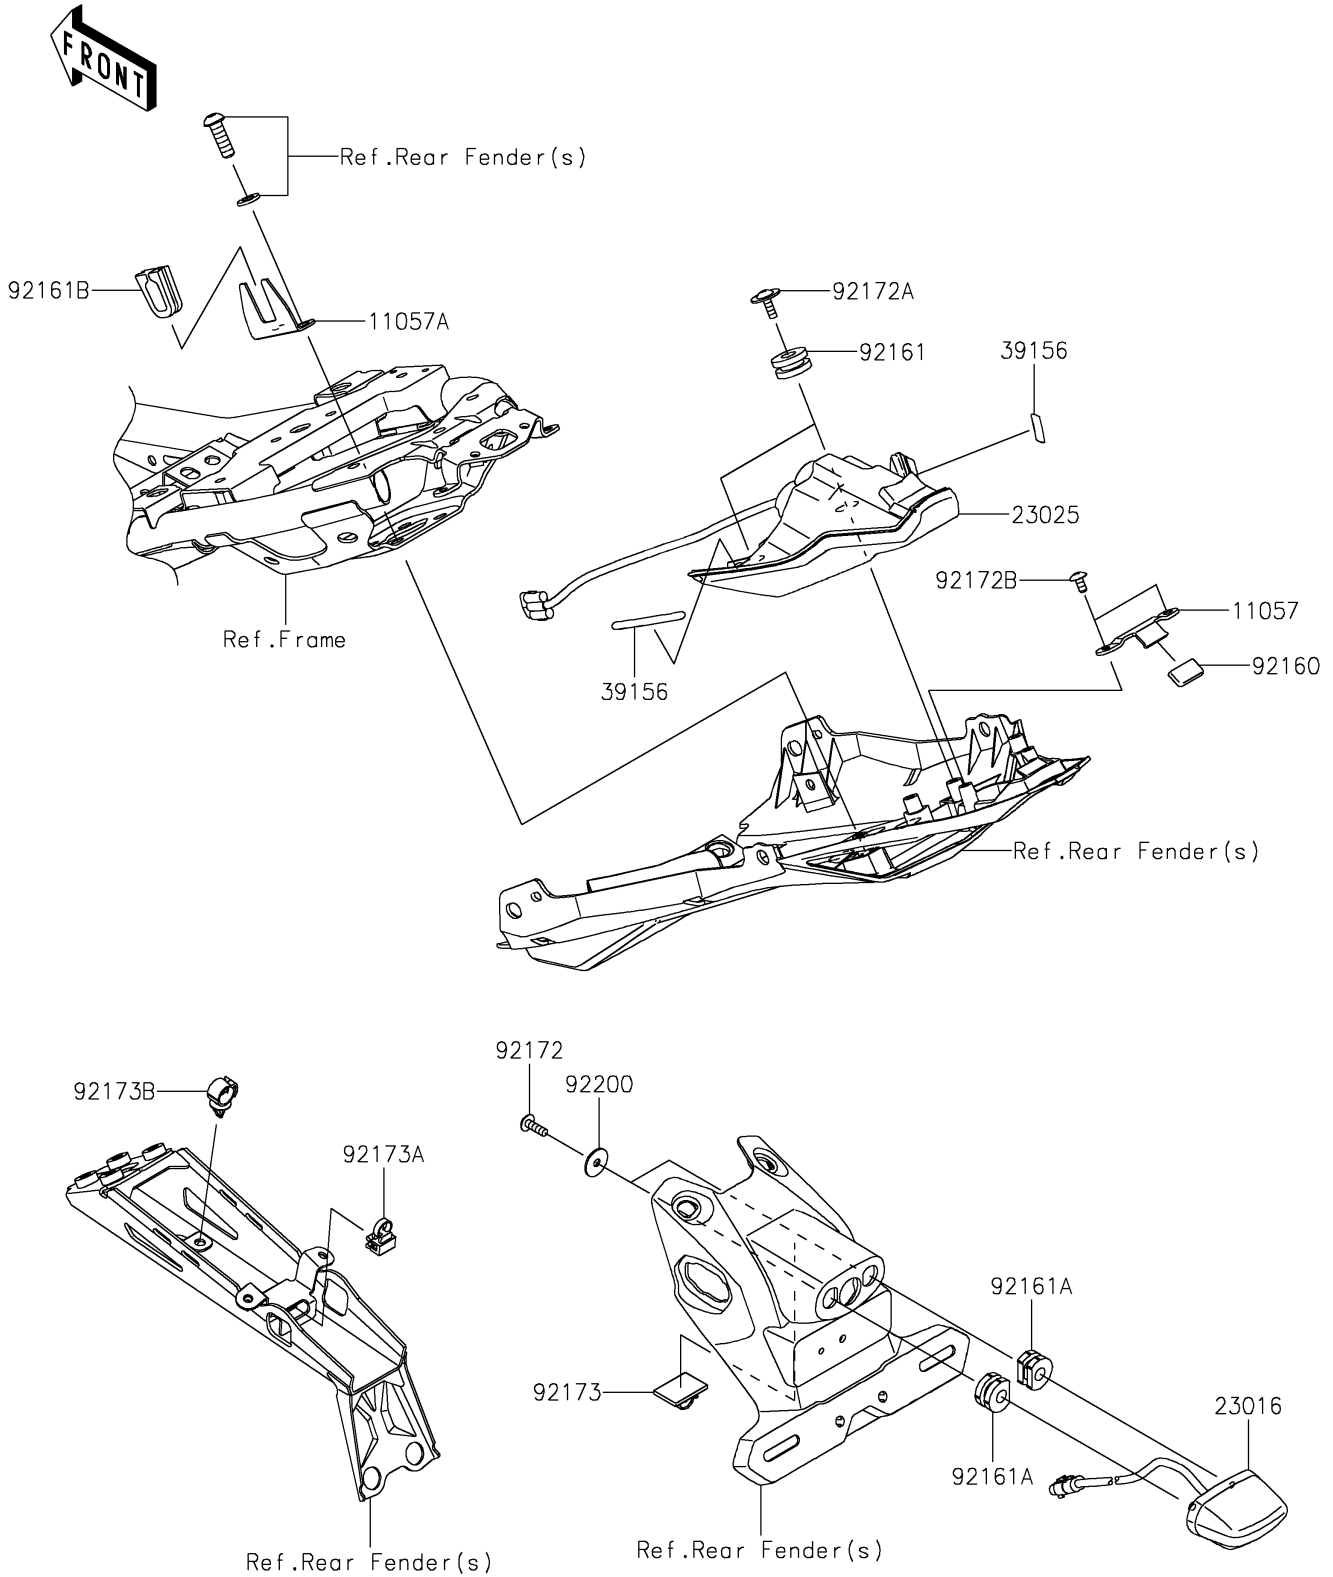

2023 Ninja ZX-4R ABS PARTS DIAGRAM

Taillight(s)

F2720

2023 Ninja ZX-4R ABS PARTS LIST

Taillight(s)

ITEM NAME	PART NUMBER	QUANTITY
BRACKET (Ref # 11057)	11057-1214	1
BRACKET (Ref # 11057A)	11057-7802	1
LAMP-ASSY,LICENSE,LED (Ref # 23016)	23016-0637	1
LAMP-TAIL,LED (Ref # 23025)	23025-0400	1
PAD,6X50 (Ref # 39156)	39156-2421	2
DAMPER (Ref # 92160)	92160-1190	1
DAMPER (Ref # 92161)	92161-0163	2
DAMPER (Ref # 92161A)	92161-0776	2
DAMPER,RR FENDER (Ref # 92161B)	92161-1984	1
SCREW,TAPPING,5X16 (Ref # 92172)	92172-0427	2
SCREW,5X16 (Ref # 92172A)	92172-1215	2
SCREW,CROS,5X10 (Ref # 92172B)	92172-1255	2
CLAMP (Ref # 92173)	92173-1061	1
CLAMP (Ref # 92173A)	92173-1578	1
CLAMP (Ref # 92173B)	92173-1951	1
WASHER,5.5X20X1.2 (Ref # 92200)	92200-0585	2