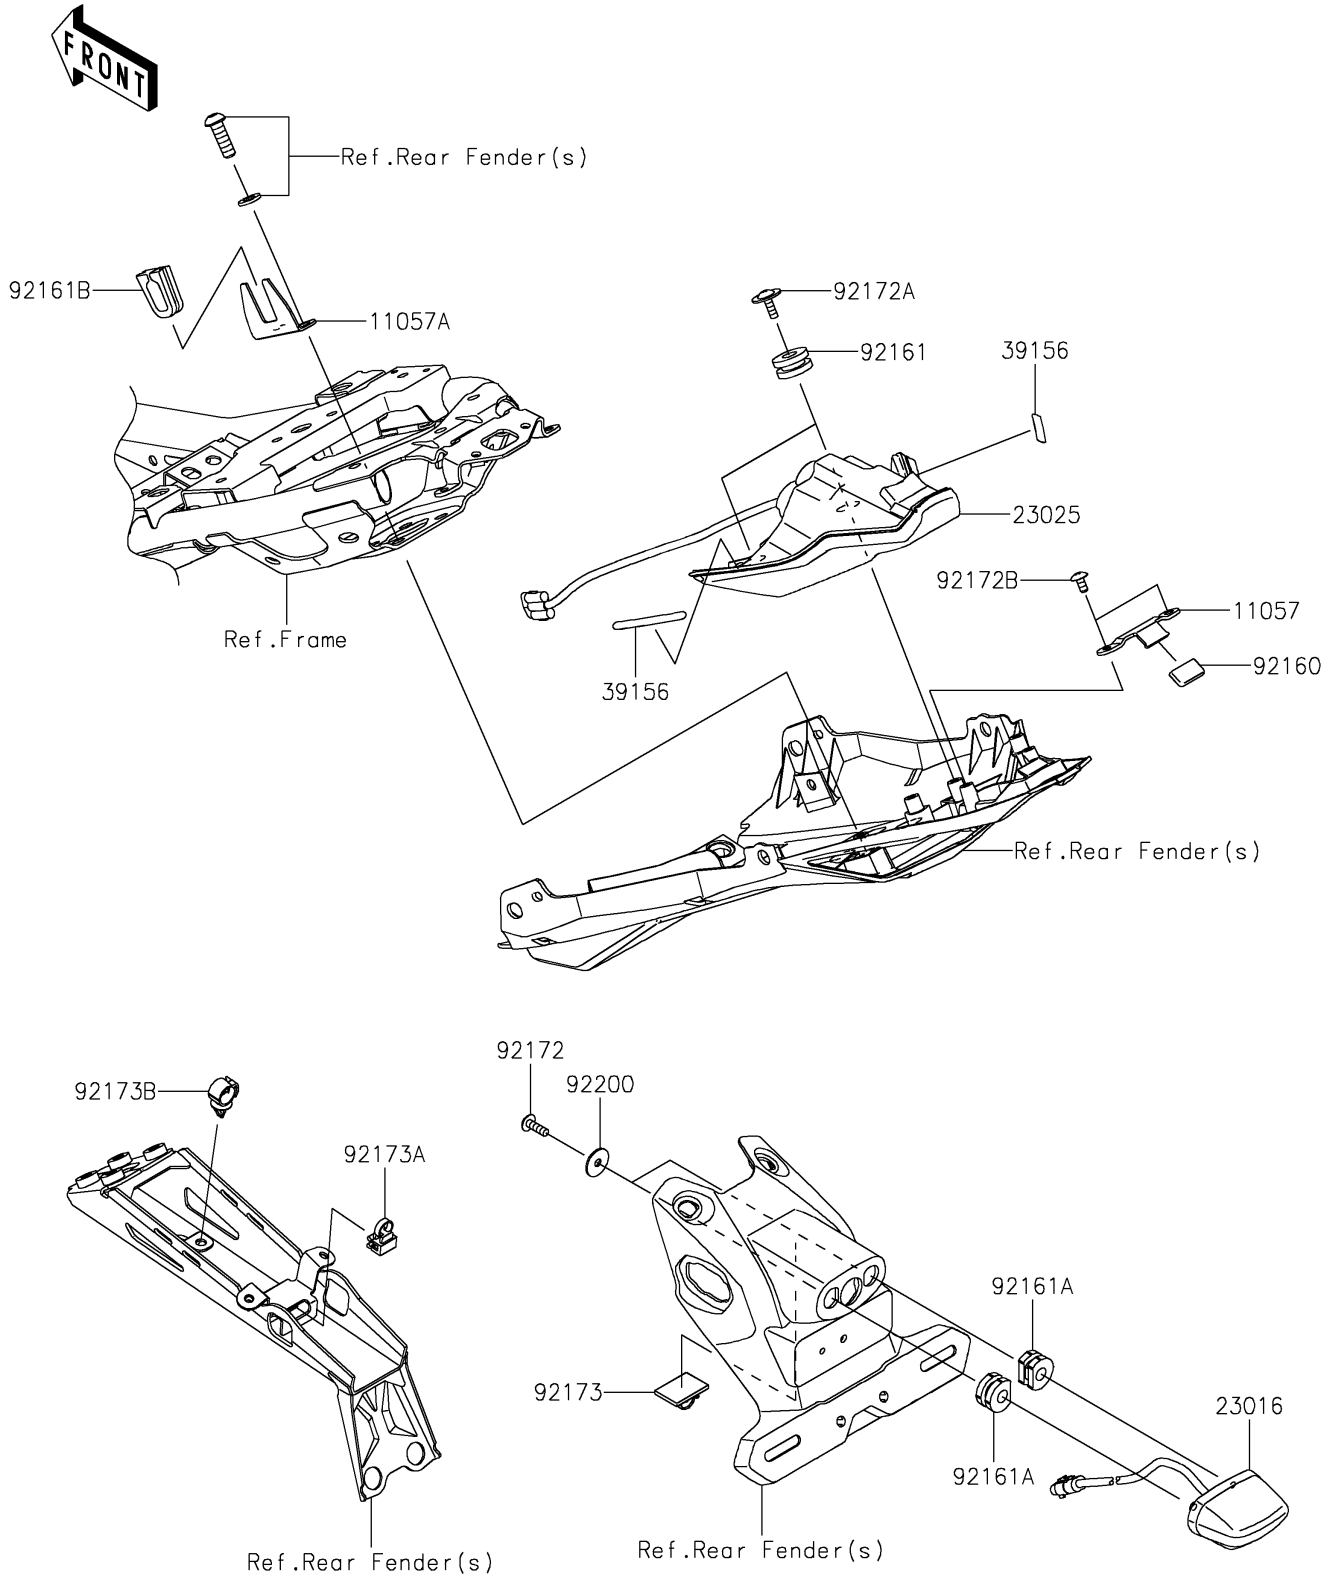

2024 NINJA® ZX™ -4R ABS PARTS DIAGRAM

Taillight(s)

F2720

2024 NINJA® ZX™ -4R ABS PARTS LIST

Taillight(s)

ITEM NAME	PART NUMBER	QUANTITY
BRACKET (Ref # 11057)	11057-1214	1
BRACKET (Ref # 11057A)	11057-7802	1
LAMP-ASSY,LICENSE,LED (Ref # 23016)	23016-0637	1
LAMP-TAIL,LED (Ref # 23025)	23025-0400	1
PAD,6X50 (Ref # 39156)	39156-2421	2
DAMPER (Ref # 92160)	92160-1190	1
DAMPER (Ref # 92161)	92161-0163	2
DAMPER (Ref # 92161A)	92161-0776	2
DAMPER,RR FENDER (Ref # 92161B)	92161-1984	1
SCREW,TAPPING,5X16 (Ref # 92172)	92172-0427	2
SCREW,5X16 (Ref # 92172A)	92172-1215	2
SCREW,CROS,5X10 (Ref # 92172B)	92172-1255	2
CLAMP (Ref # 92173)	92173-1061	1
CLAMP (Ref # 92173A)	92173-1578	1
CLAMP (Ref # 92173B)	92173-1951	1
WASHER,5.5X20X1.2 (Ref # 92200)	92200-0585	2