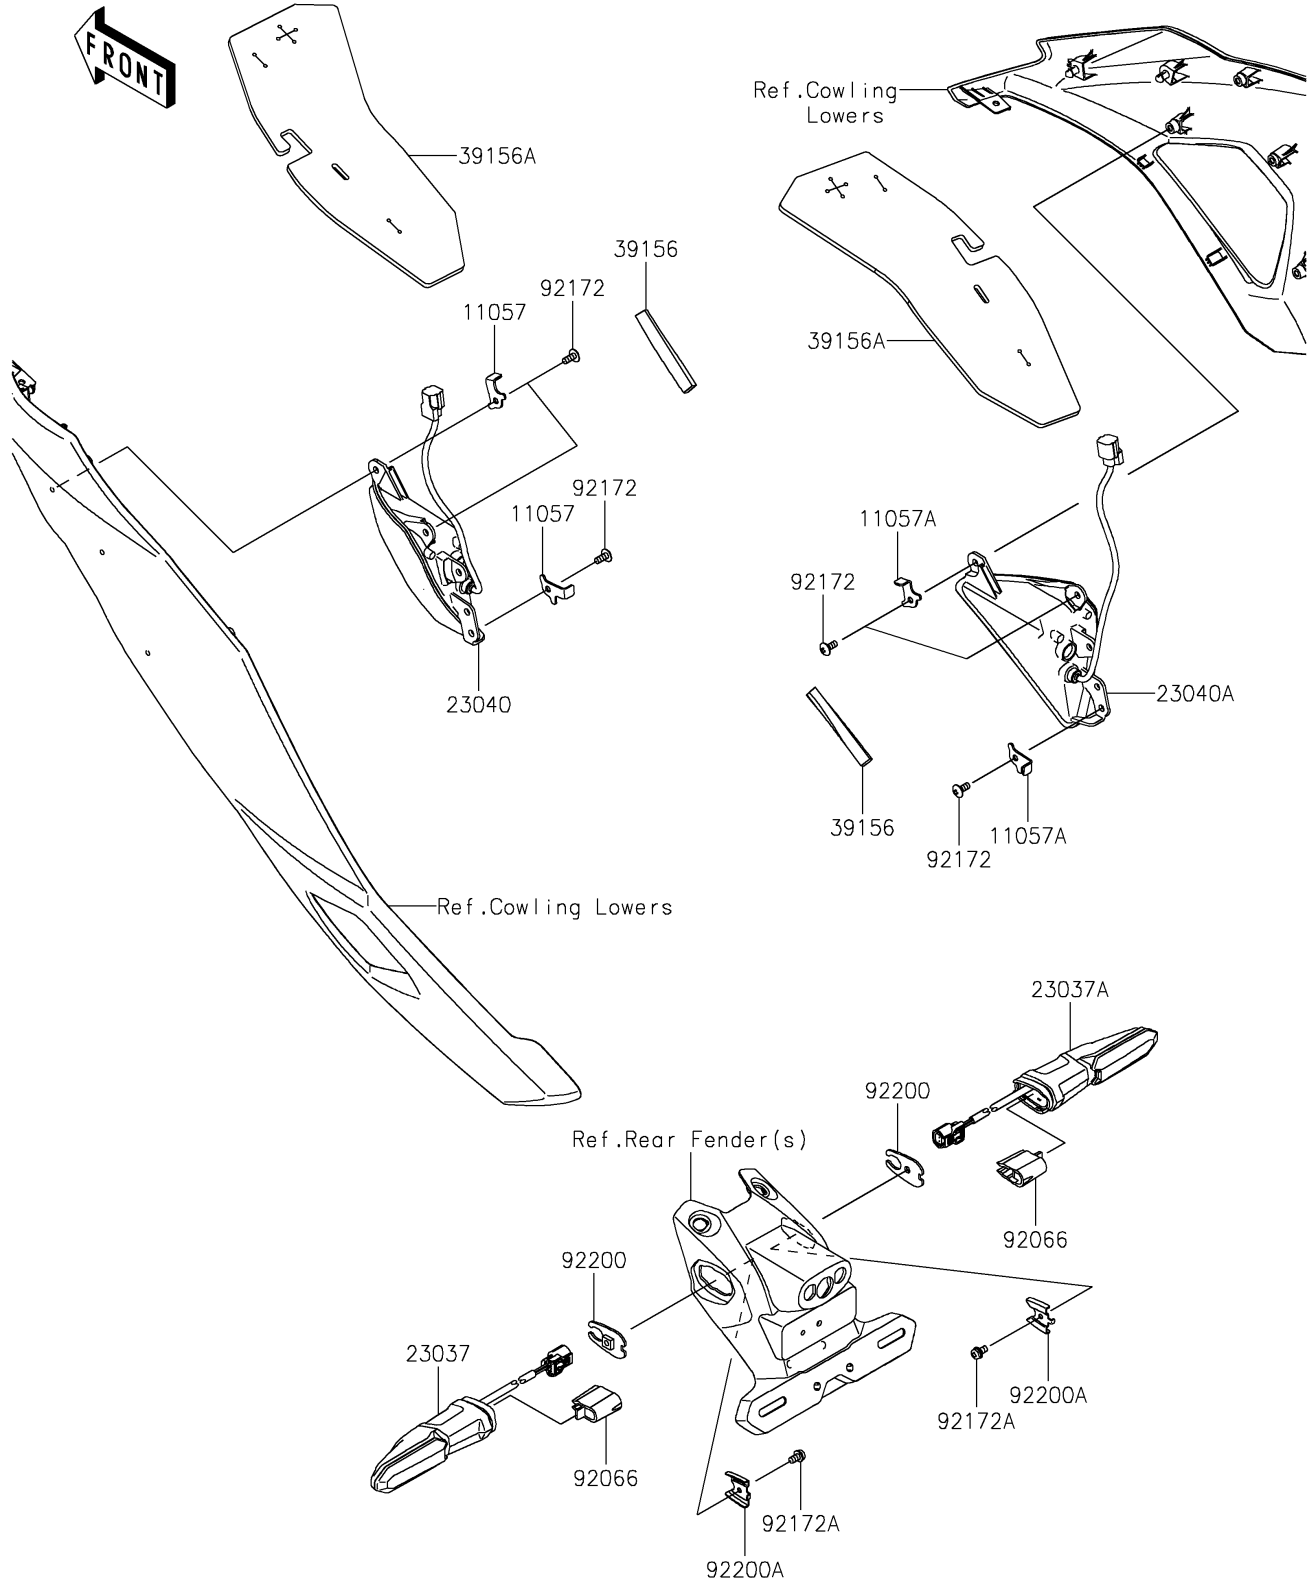

2023 Ninja ZX-4R ABS PARTS DIAGRAM

Turn Signals

F2730

2023 Ninja ZX-4R ABS PARTS LIST

Turn Signals

ITEM NAME	PART NUMBER	QUANTITY
BRACKET,FR SIGNAL LAMP,LH (Ref # 11057)	11057-4176	2
BRACKET,FR SIGNAL LAMP,RH (Ref # 11057A)	11057-4177	2
LAMP-ASSY-SIGNAL,LED,RR,LH (Ref # 23037)	23037-0549	1
LAMP-ASSY-SIGNAL,LED,RR,RH (Ref # 23037A)	23037-0550	1
LAMP-SIGNAL,LED,FR,LH (Ref # 23040)	23040-0157	1
LAMP-SIGNAL,LED,FR,RH (Ref # 23040A)	23040-0158	1
PAD,10X80X10 (Ref # 39156)	39156-2381	2
PAD (Ref # 39156A)	39156-2776	2
PLUG,SIGNAL LAMP (Ref # 92066)	92066-0919	2
SCREW,5X12 (Ref # 92172)	92172-0821	6
SCREW-PAN-WP-CROS,4X8 (Ref # 92172A)	92172-1426	2
WASHER,SIGNAL LAMP (Ref # 92200)	92200-2294	2
WASHER (Ref # 92200A)	92200-2421	2