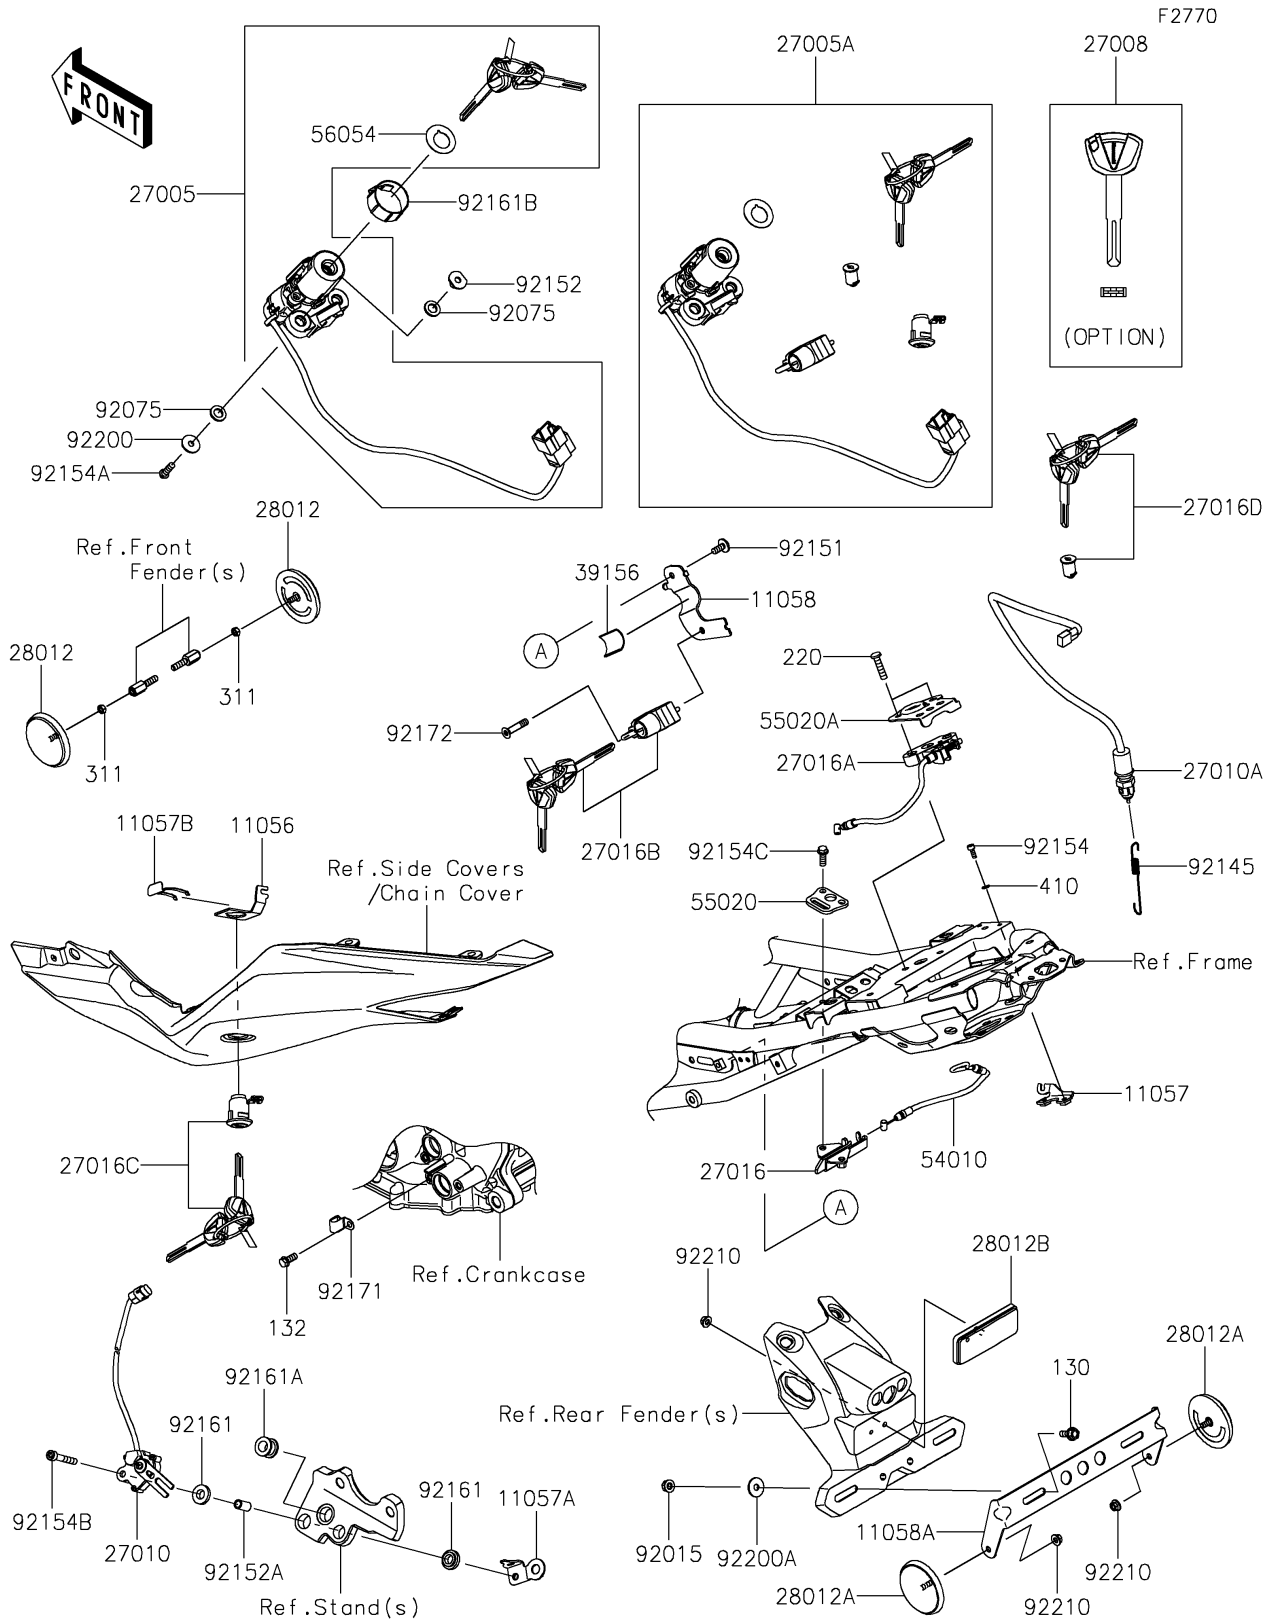

2023 Ninja ZX-4R ABS PARTS DIAGRAM

Ignition Switch/Locks/Reflectors