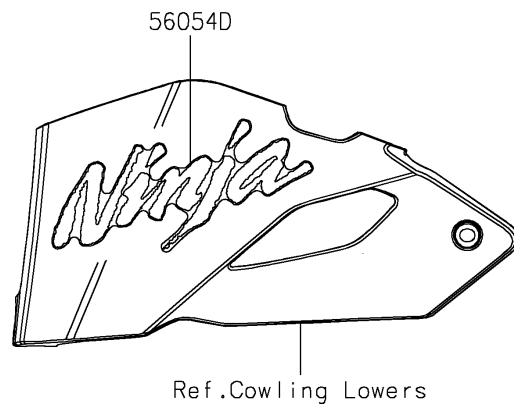

2023 Ninja ZX-4R ABS PARTS DIAGRAM

Decals

F2861

2023 Ninja ZX-4R ABS PARTS LIST

Decals

ITEM NAME	PART NUMBER	QUANTITY
MARK,ABS (Ref # 56054)	56054-1413	2
MARK,WINDSHIELD,KAWASAKI (Ref # 56054A)	56054-2767	1
MARK,FUEL TANK,KAWASAKI (Ref # 56054B)	56054-3939	2
MARK,SIDE COWL.,ZX-4R (Ref # 56054C)	56054-3940	2
MARK,LWR COWL.,NINJA (Ref # 56054D)	56054-3941	2