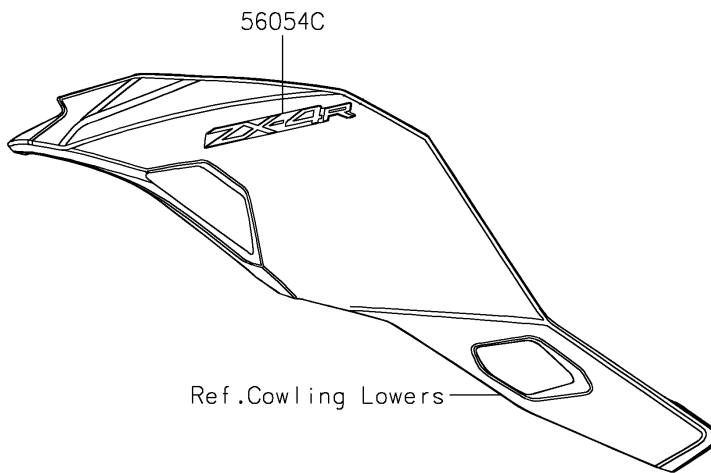

2023 Ninja ZX-4R ABS PARTS DIAGRAM

Decals

F2861

2023 Ninja ZX-4R ABS PARTS LIST

Decals

ITEM NAME	PART NUMBER	QUANTITY
MARK,ABS (Ref # 56054)	56054-1413	2
MARK,WINDSHIELD,KAWASAKI (Ref # 56054A)	56054-2767	1
MARK,FUEL TANK,KAWASAKI (Ref # 56054B)	56054-3939	2
MARK,SIDE COWL.,ZX-4R (Ref # 56054C)	56054-3940	2
MARK,LWR COWL.,NINJA (Ref # 56054D)	56054-3941	2