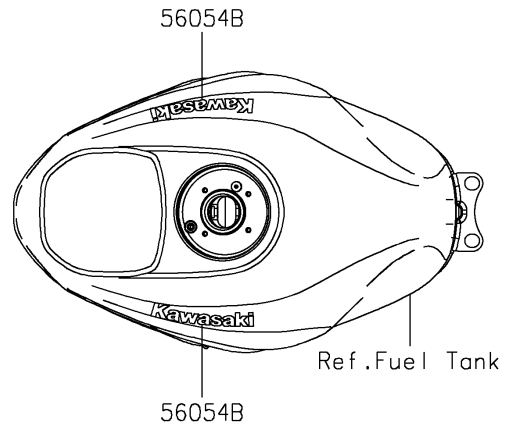

2023 Ninja ZX-4R ABS PARTS DIAGRAM

Decals

F2861

2023 Ninja ZX-4R ABS PARTS LIST

Decals

ITEM NAME	PART NUMBER	QUANTITY
MARK,ABS (Ref # 56054)	56054-1413	2
MARK,WINDSHIELD,KAWASAKI (Ref # 56054A)	56054-2767	1
MARK,FUEL TANK,KAWASAKI (Ref # 56054B)	56054-3939	2
MARK,SIDE COWL.,ZX-4R (Ref # 56054C)	56054-3940	2
MARK,LWR COWL.,NINJA (Ref # 56054D)	56054-3941	2