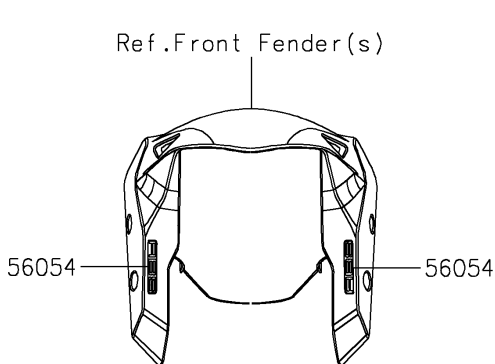

2023 Ninja ZX-4R ABS PARTS DIAGRAM

Decals

F2861

2023 Ninja ZX-4R ABS PARTS LIST

Decals

ITEM NAME	PART NUMBER	QUANTITY
MARK,ABS (Ref # 56054)	56054-1413	2
MARK,WINDSHIELD,KAWASAKI (Ref # 56054A)	56054-2767	1
MARK,FUEL TANK,KAWASAKI (Ref # 56054B)	56054-3939	2
MARK,SIDE COWL.,ZX-4R (Ref # 56054C)	56054-3940	2
MARK,LWR COWL.,NINJA (Ref # 56054D)	56054-3941	2