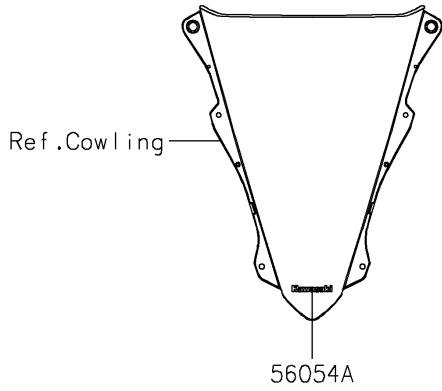

2023 Ninja ZX-4R ABS PARTS DIAGRAM

Decals

F2861

2023 Ninja ZX-4R ABS PARTS LIST

Decals

ITEM NAME	PART NUMBER	QUANTITY
MARK,ABS (Ref # 56054)	56054-1413	2
MARK,WINDSHIELD,KAWASAKI (Ref # 56054A)	56054-2767	1
MARK,FUEL TANK,KAWASAKI (Ref # 56054B)	56054-3939	2
MARK,SIDE COWL.,ZX-4R (Ref # 56054C)	56054-3940	2
MARK,LWR COWL.,NINJA (Ref # 56054D)	56054-3941	2