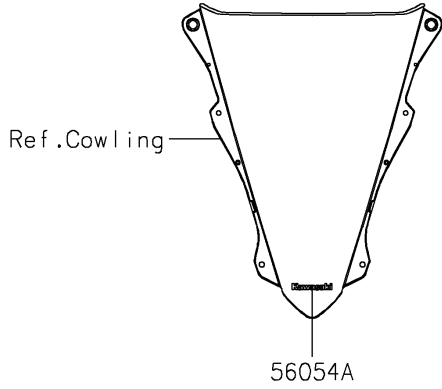

2024 Ninja ZX-4R ABS PARTS DIAGRAM

Decals

F2861

2024 Ninja ZX-4R ABS PARTS LIST

Decals

ITEM NAME	PART NUMBER	QUANTITY
MARK,ABS (Ref # 56054)	56054-1413	2
MARK,WINDSHIELD,KAWASAKI (Ref # 56054A)	56054-2767	1
MARK,FUEL TANK,KAWASAKI (Ref # 56054B)	56054-3939	2
MARK,SIDE COWL.,ZX-4R (Ref # 56054C)	56054-3940	2
MARK,LWR COWL.,NINJA (Ref # 56054D)	56054-3941	2