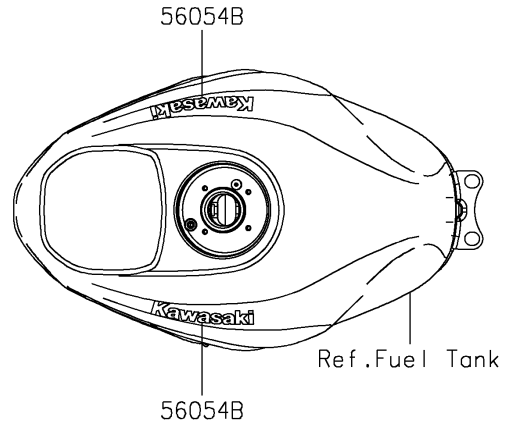

2024 Ninja ZX-4R ABS PARTS DIAGRAM

Decals

F2861

2024 Ninja ZX-4R ABS PARTS LIST

Decals

ITEM NAME	PART NUMBER	QUANTITY
MARK,ABS (Ref # 56054)	56054-1413	2
MARK,WINDSHIELD,KAWASAKI (Ref # 56054A)	56054-2767	1
MARK,FUEL TANK,KAWASAKI (Ref # 56054B)	56054-3939	2
MARK,SIDE COWL.,ZX-4R (Ref # 56054C)	56054-3940	2
MARK,LWR COWL.,NINJA (Ref # 56054D)	56054-3941	2