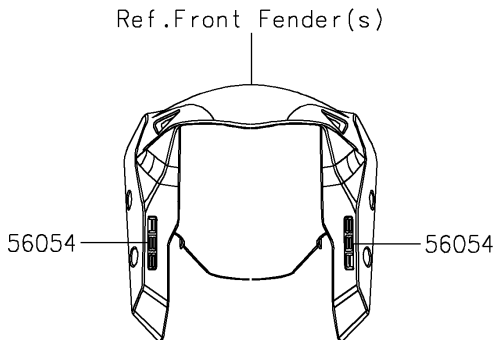

2024 Ninja ZX-4R ABS PARTS DIAGRAM

Decals

F2861

2024 Ninja ZX-4R ABS PARTS LIST

Decals

ITEM NAME	PART NUMBER	QUANTITY
MARK,ABS (Ref # 56054)	56054-1413	2
MARK,WINDSHIELD,KAWASAKI (Ref # 56054A)	56054-2767	1
MARK,FUEL TANK,KAWASAKI (Ref # 56054B)	56054-3939	2
MARK,SIDE COWL.,ZX-4R (Ref # 56054C)	56054-3940	2
MARK,LWR COWL.,NINJA (Ref # 56054D)	56054-3941	2