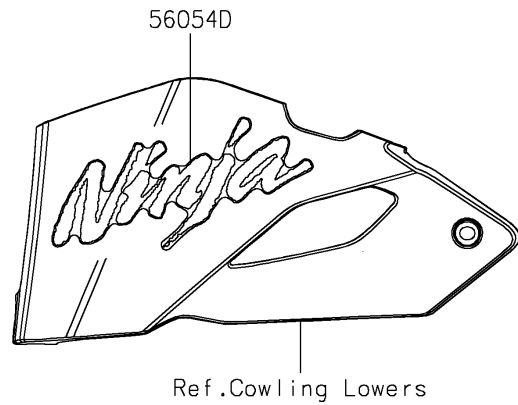

2024 Ninja ZX-4R ABS PARTS DIAGRAM

Decals

F2861

2024 Ninja ZX-4R ABS PARTS LIST

Decals

ITEM NAME	PART NUMBER	QUANTITY
MARK,ABS (Ref # 56054)	56054-1413	2
MARK,WINDSHIELD,KAWASAKI (Ref # 56054A)	56054-2767	1
MARK,FUEL TANK,KAWASAKI (Ref # 56054B)	56054-3939	2
MARK,SIDE COWL.,ZX-4R (Ref # 56054C)	56054-3940	2
MARK,LWR COWL.,NINJA (Ref # 56054D)	56054-3941	2