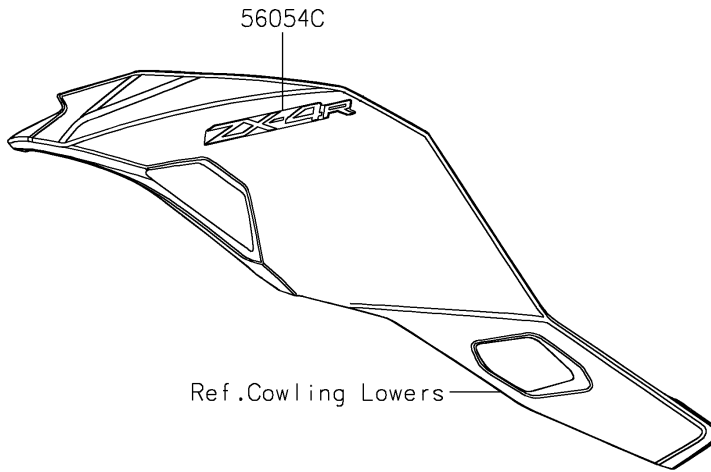

2024 Ninja ZX-4R ABS PARTS DIAGRAM

Decals

F2861

2024 Ninja ZX-4R ABS PARTS LIST

Decals

ITEM NAME	PART NUMBER	QUANTITY
MARK,ABS (Ref # 56054)	56054-1413	2
MARK,WINDSHIELD,KAWASAKI (Ref # 56054A)	56054-2767	1
MARK,FUEL TANK,KAWASAKI (Ref # 56054B)	56054-3939	2
MARK,SIDE COWL.,ZX-4R (Ref # 56054C)	56054-3940	2
MARK,LWR COWL.,NINJA (Ref # 56054D)	56054-3941	2