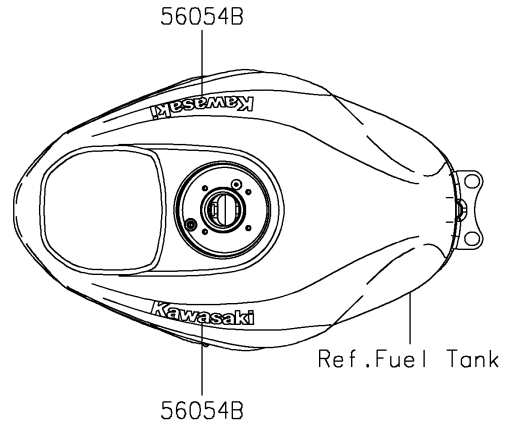

2025 Ninja ZX-4R ABS PARTS DIAGRAM

Decals

F2861

2025 Ninja ZX-4R ABS PARTS LIST

Decals

ITEM NAME	PART NUMBER	QUANTITY
MARK,ABS (Ref # 56054)	56054-1413	2
MARK,WINDSHIELD,KAWASAKI (Ref # 56054A)	56054-2767	1
MARK,FUEL TANK,KAWASAKI (Ref # 56054B)	56054-3939	2
MARK,SIDE COWL.,ZX-4R (Ref # 56054C)	56054-3940	2
MARK,LWR COWL.,NINJA (Ref # 56054D)	56054-3941	2