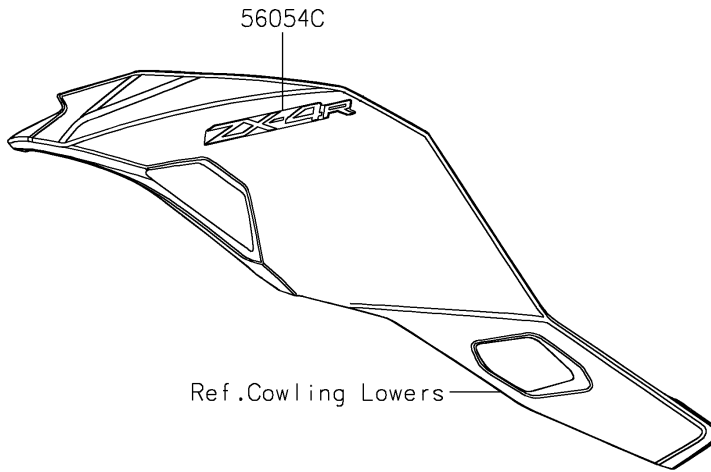

2025 Ninja ZX-4R ABS PARTS DIAGRAM

Decals

F2861

2025 Ninja ZX-4R ABS PARTS LIST

Decals

ITEM NAME	PART NUMBER	QUANTITY
MARK,ABS (Ref # 56054)	56054-1413	2
MARK,WINDSHIELD,KAWASAKI (Ref # 56054A)	56054-2767	1
MARK,FUEL TANK,KAWASAKI (Ref # 56054B)	56054-3939	2
MARK,SIDE COWL.,ZX-4R (Ref # 56054C)	56054-3940	2
MARK,LWR COWL.,NINJA (Ref # 56054D)	56054-3941	2