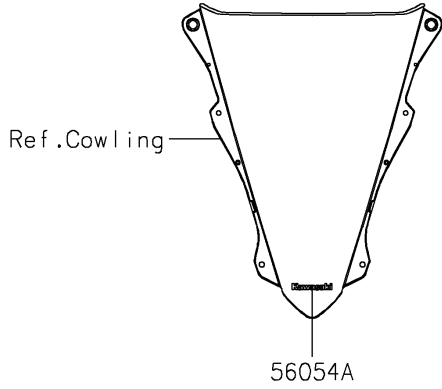

2025 Ninja ZX-4R ABS PARTS DIAGRAM

Decals

F2861

2025 Ninja ZX-4R ABS PARTS LIST

Decals

ITEM NAME	PART NUMBER	QUANTITY
MARK,ABS (Ref # 56054)	56054-1413	2
MARK,WINDSHIELD,KAWASAKI (Ref # 56054A)	56054-2767	1
MARK,FUEL TANK,KAWASAKI (Ref # 56054B)	56054-3939	2
MARK,SIDE COWL.,ZX-4R (Ref # 56054C)	56054-3940	2
MARK,LWR COWL.,NINJA (Ref # 56054D)	56054-3941	2