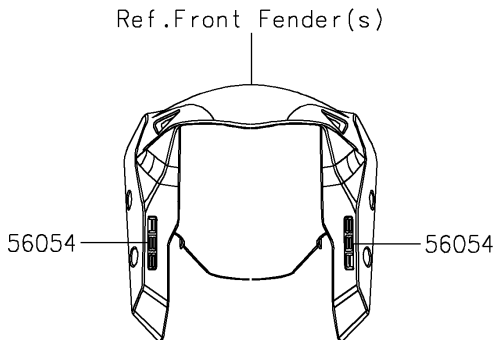

2025 Ninja ZX-4R ABS PARTS DIAGRAM

Decals

F2861

2025 Ninja ZX-4R ABS PARTS LIST

Decals

ITEM NAME	PART NUMBER	QUANTITY
MARK,ABS (Ref # 56054)	56054-1413	2
MARK,WINDSHIELD,KAWASAKI (Ref # 56054A)	56054-2767	1
MARK,FUEL TANK,KAWASAKI (Ref # 56054B)	56054-3939	2
MARK,SIDE COWL.,ZX-4R (Ref # 56054C)	56054-3940	2
MARK,LWR COWL.,NINJA (Ref # 56054D)	56054-3941	2