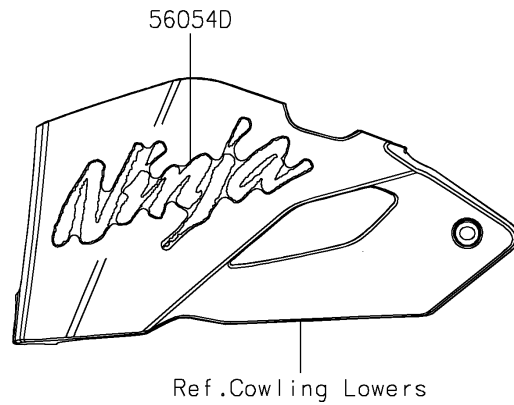

2025 Ninja ZX-4R ABS PARTS DIAGRAM

Decals

F2861

2025 Ninja ZX-4R ABS PARTS LIST

Decals

ITEM NAME	PART NUMBER	QUANTITY
MARK,ABS (Ref # 56054)	56054-1413	2
MARK,WINDSHIELD,KAWASAKI (Ref # 56054A)	56054-2767	1
MARK,FUEL TANK,KAWASAKI (Ref # 56054B)	56054-3939	2
MARK,SIDE COWL.,ZX-4R (Ref # 56054C)	56054-3940	2
MARK,LWR COWL.,NINJA (Ref # 56054D)	56054-3941	2