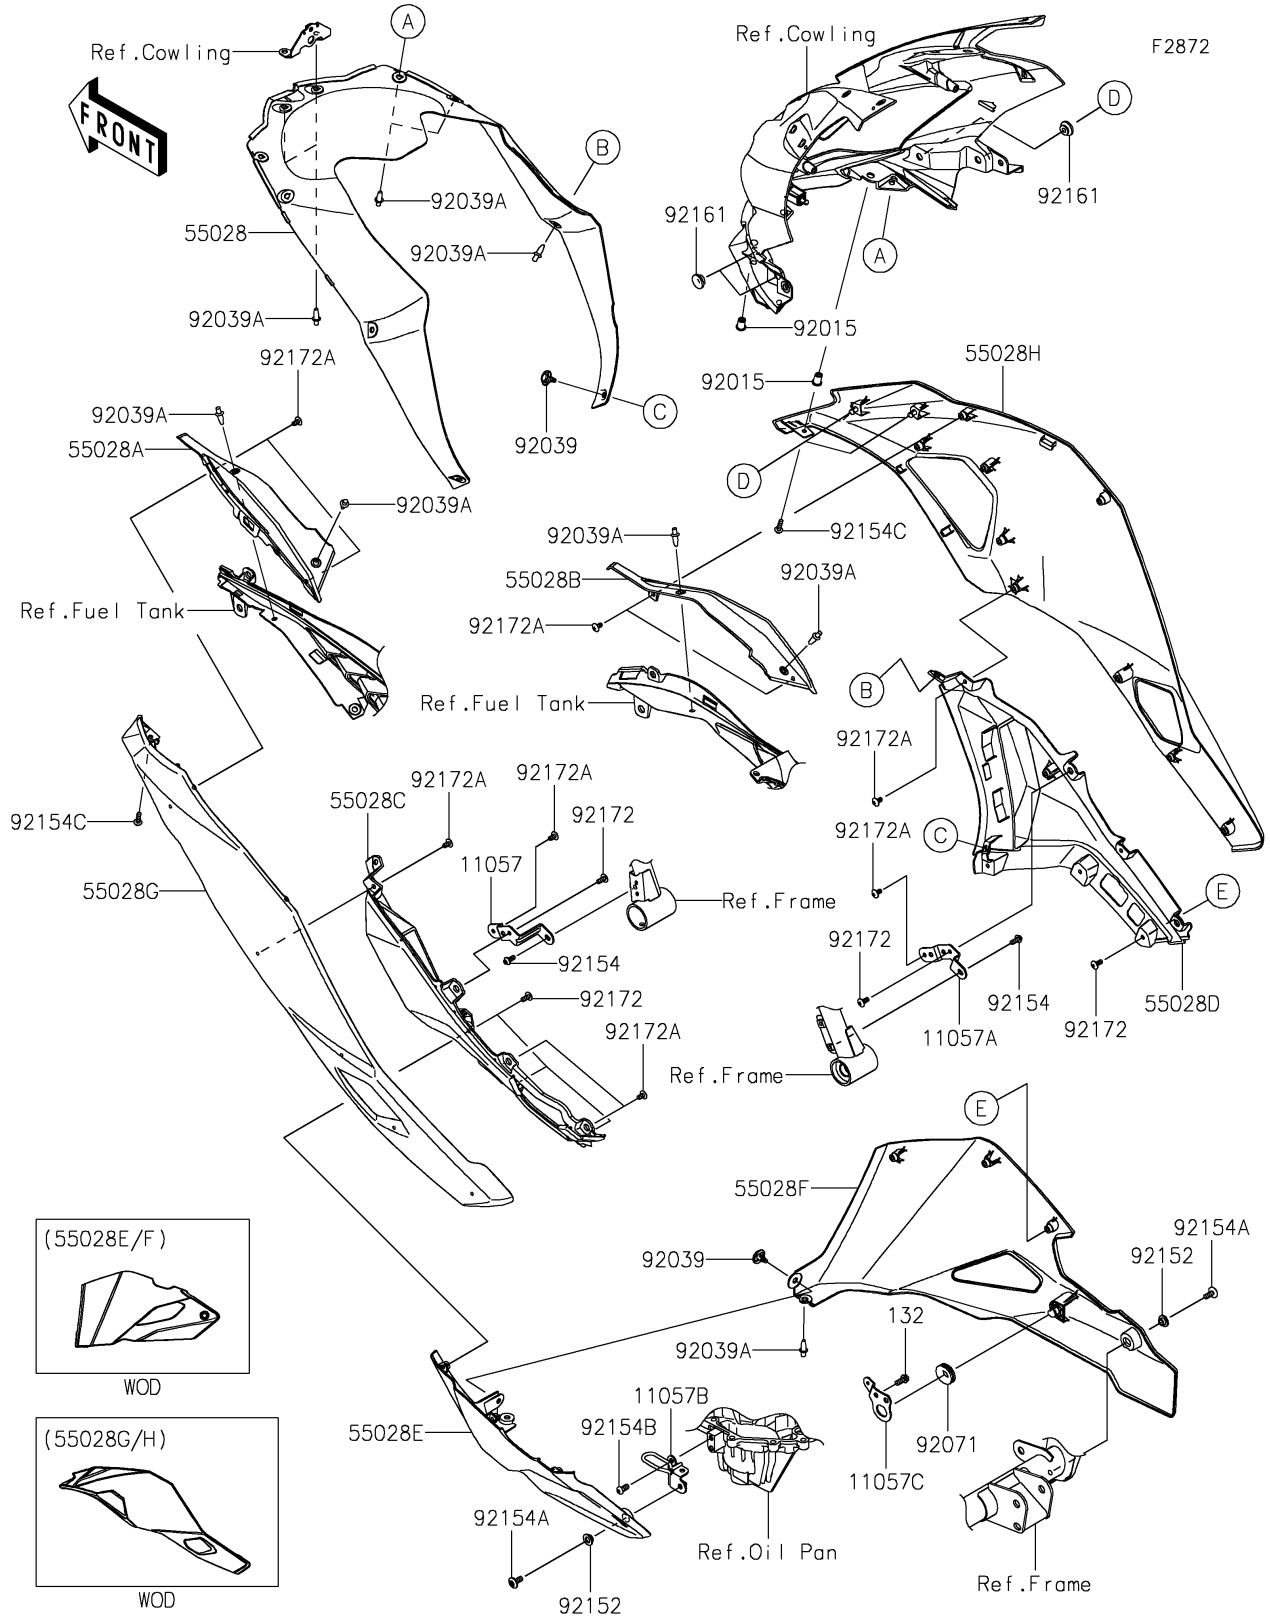

# 2024 Ninja ZX-4R ABS PARTS DIAGRAM

## Cowling Lower

## 2024 Ninja ZX-4R ABS PARTS LIST

### Cowling Lowers

ITEM NAME	PART NUMBER	QUANTITY
BRACKET,SIDE COWL.,LH (Ref # 11057)	11057-2858	1
BRACKET,SIDE COWL.,RH (Ref # 11057A)	11057-2859	1
BRACKET,LWR COWL.,LH (Ref # 11057B)	11057-2860	1
BRACKET,LWR COWL.,RH (Ref # 11057C)	11057-7936	1
COWLING,FR (Ref # 55028)	55028-0726	1
COWLING,SIDE COWL.,LH,UPP (Ref # 55028A)	55028-0730	1
COWLING,SIDE COWL.,RH,UPP (Ref # 55028B)	55028-0731	1
COWLING,SIDE COWL.,LH,LWR (Ref # 55028C)	55028-0732	1
COWLING,SIDE COWL.,RH,LWR (Ref # 55028D)	55028-0733	1
COWLING,LWR,LH,M.S.BLACK (Ref # 55028E)	55028-0734-660	1
COWLING,LWR,RH,M.S.BLACK (Ref # 55028F)	55028-0735-660	1
COWLING,SIDE COWL.,LH,M.S.BLAC (Ref # 55028G)	55028-0872-660	1
COWLING,SIDE COWL.,RH,M.S.BLAC (Ref # 55028H)	55028-0873-660	1
NUT,WELL,5MM (Ref # 92015)	92015-1757	2
RIVET,HOLE 8MM (Ref # 92039)	92039-0014	3
RIVET (Ref # 92039A)	92039-0709	13
GROMMET (Ref # 92071)	92071-1043	1
COLLAR (Ref # 92152)	92152-2296	2
BOLT,SOCKET,5X12 (Ref # 92154)	92154-0917	2
BOLT,SOCKET,6X14 (Ref # 92154A)	92154-0932	2
BOLT,SOCKET,6X14 (Ref # 92154B)	92154-4165	2
BOLT,SOCKET,5X16 (Ref # 92154C)	92154-4294	2
DAMPER (Ref # 92161)	92161-1531	4
SCREW,5X12 (Ref # 92172)	92172-0821	8
SCREW,CROS,5X10 (Ref # 92172A)	92172-1255	12
BOLT-FLANGED-SMALL,6X14 (Ref # 132)	132BB0614	2