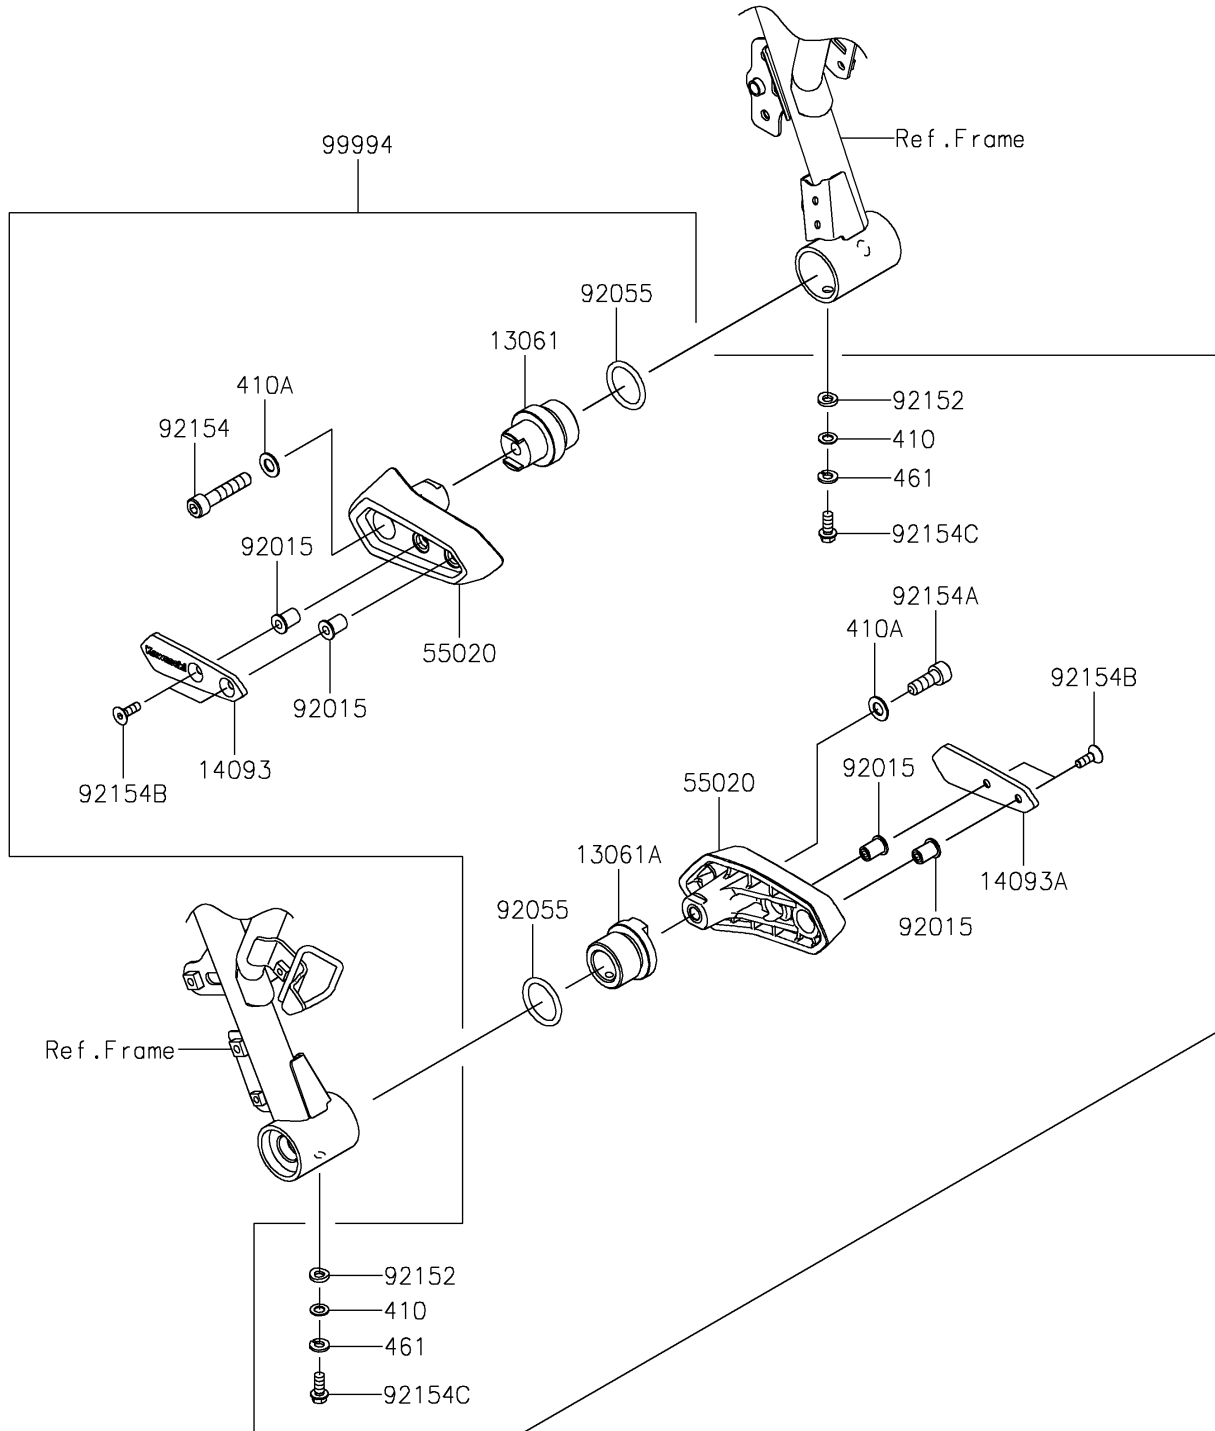

2023 Ninja ZX-4R ABS PARTS DIAGRAM

Accessory(Slider)

F2910A

2023 Ninja ZX-4R ABS PARTS LIST

Accessory(Slider)

ITEM NAME	PART NUMBER	QUANTITY
BOSS,LH (Ref # 13061)	13061-1951	1
BOSS,RH (Ref # 13061A)	13061-1952	1
COVER,SLIDER,LH (Ref # 14093)	14093-0971	1
COVER,SLIDER,RH (Ref # 14093A)	14093-0972	1
GUARD (Ref # 55020)	55020-2411	2
NUT,WELL,5MM (Ref # 92015)	92015-1757	4
RING-O,25.7X3.5 (Ref # 92055)	92055-0953	2
COLLAR (Ref # 92152)	92152-2645	2
BOLT,SOCKET,8X40 (Ref # 92154)	92154-4046	1
BOLT,SOCKET,8X22 (Ref # 92154A)	92154-4047	1
BOLT,SOCKET,5X16 (Ref # 92154B)	92154-4048	4
BOLT,FLANGED,6X14 (Ref # 92154C)	92154-4049	2
FRAME SLIDER (Ref # 99994)	99994-1868	1
WASHER-PLAIN-SMALL (Ref # 410)	410AA0600	2
WASHER-PLAIN-SMALL,8MM (Ref # 410A)	410AA0800	2
WASHER-SPRING,6MM (Ref # 461)	461DA0600	2