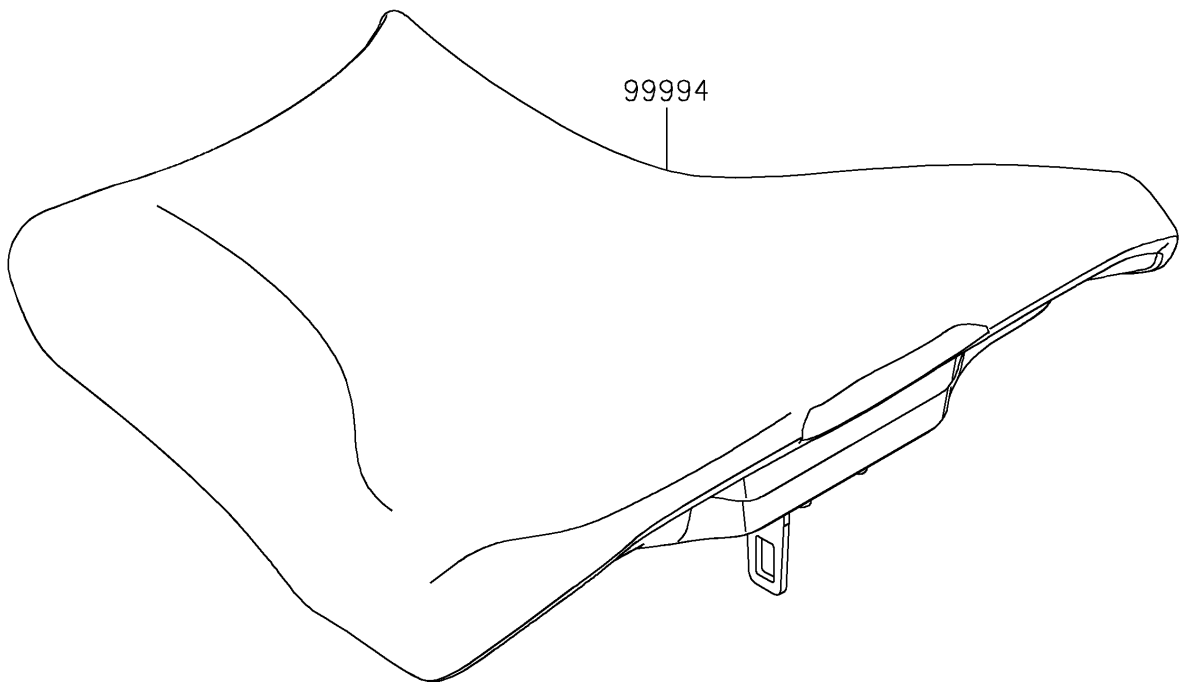

2024 NINJA[®] ZX[™]-4R ABS PARTS DIAGRAM

Accessory(Seat)

F2910C

2024 NINJA® ZX™-4R ABS PARTS LIST

Accessory(Seat)

ITEM NAME	PART NUMBER	QUANTITY
SEAT-SPORT (Ref # 99994)	99994-1872	1