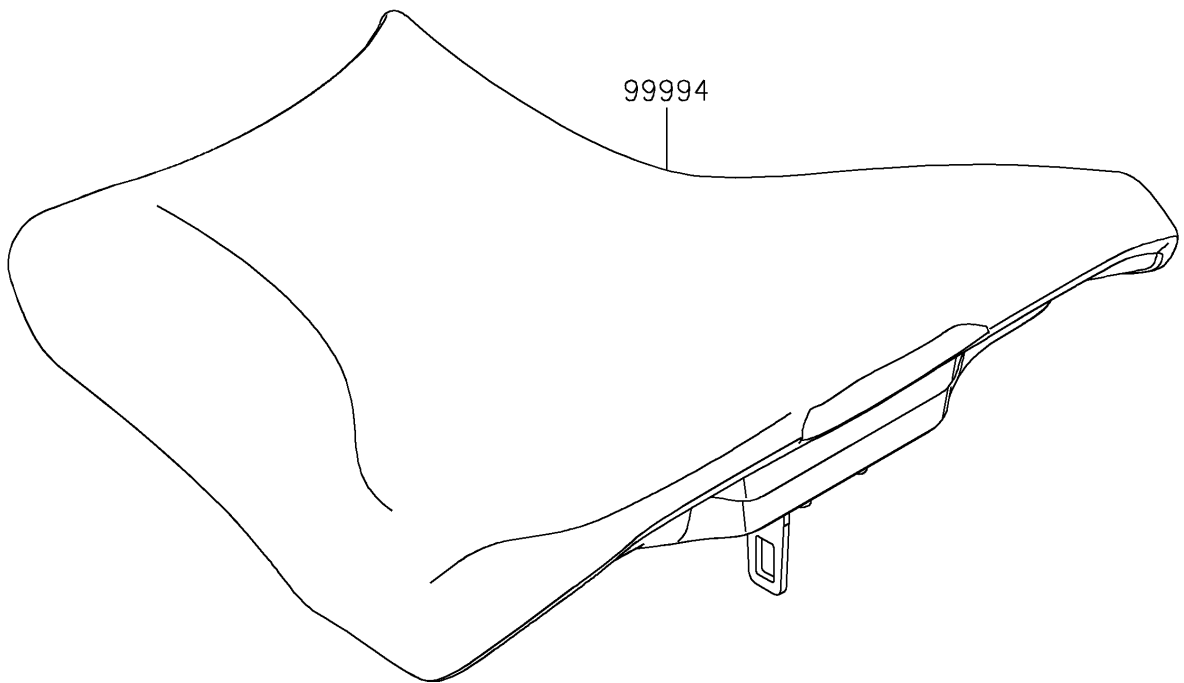

2025 Ninja ZX-4R ABS PARTS DIAGRAM

Accessory(Seat)

F2910C

99994

2025 Ninja ZX-4R ABS PARTS LIST

Accessory(Seat)

ITEM NAME	PART NUMBER	QUANTITY
SEAT-SPORT (Ref # 99994)	99994-1872	1