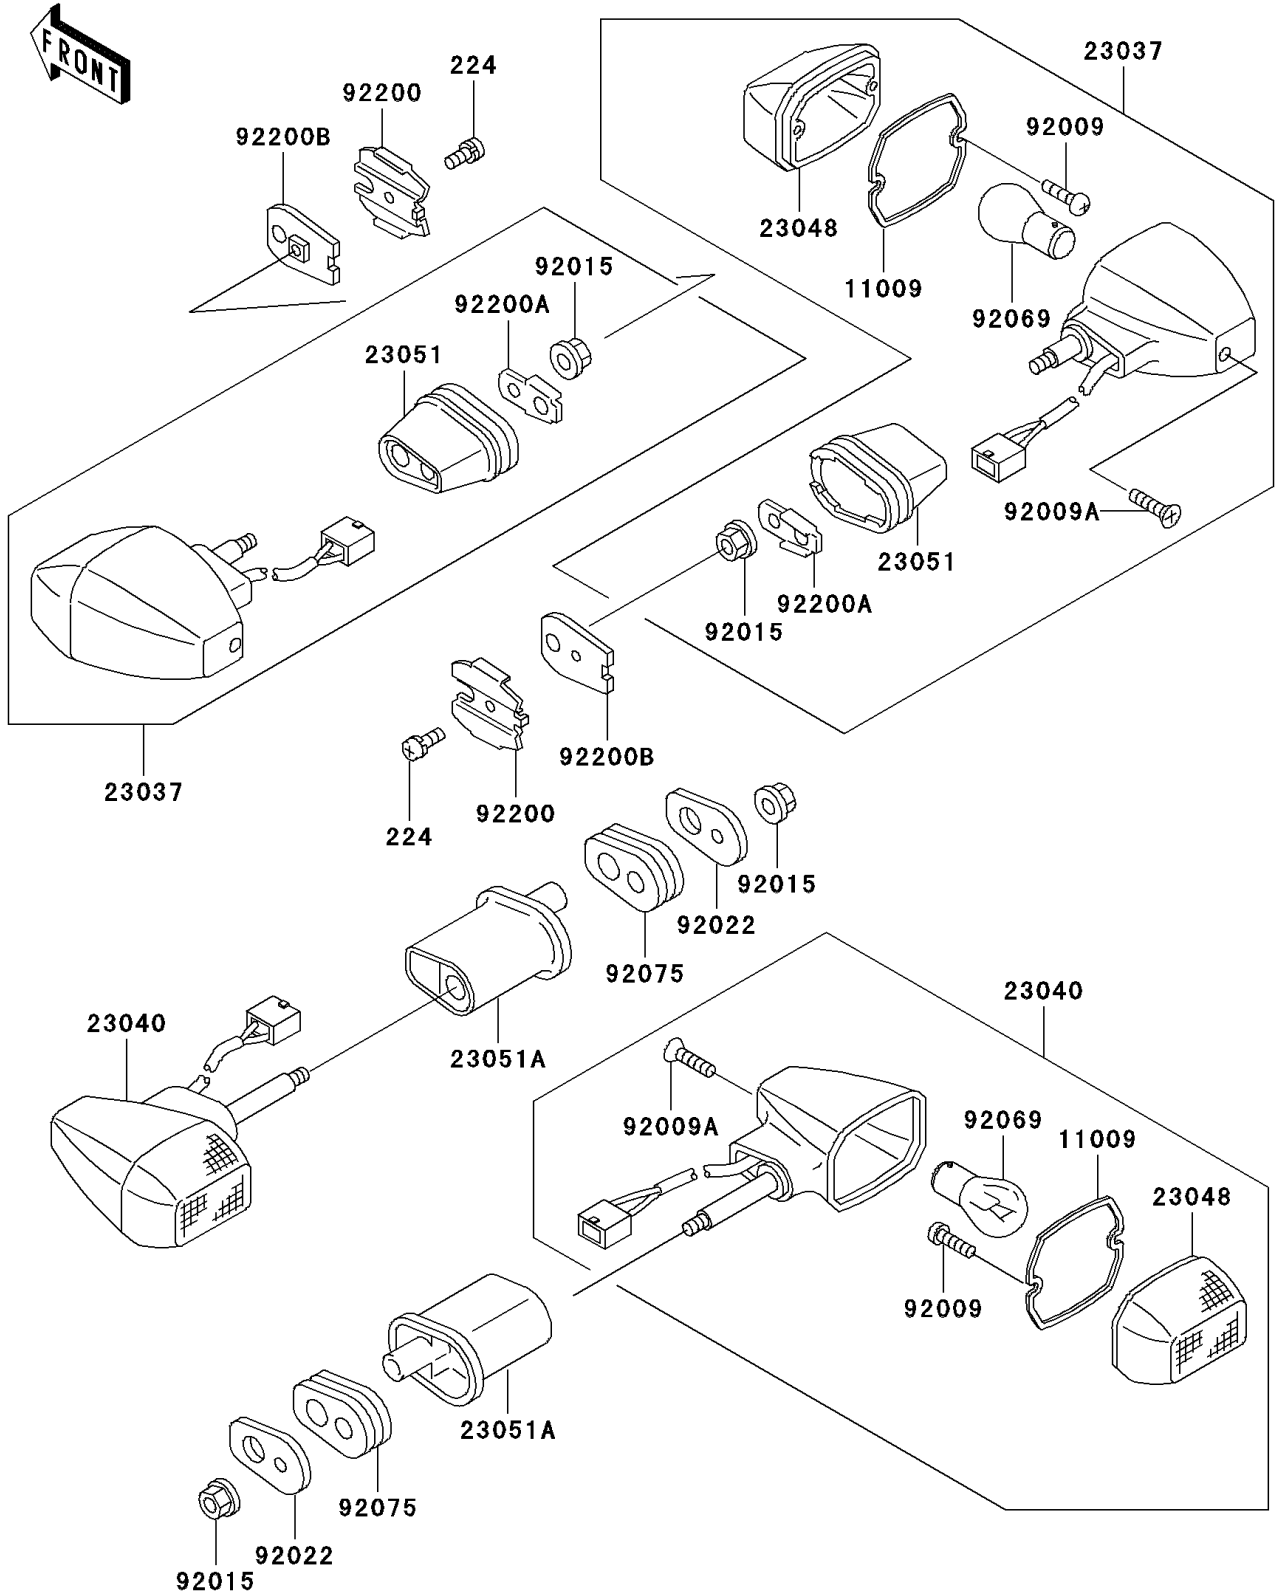

# 2000 Ninja® ZX™-12R PARTS DIAGRAM

Turn Signals

F2730

## 2000 Ninja® ZX™-12R PARTS LIST

### Turn Signals

ITEM NAME	PART NUMBER	QUANTITY
SCREW-PAN-WP-CROS,4X8 (Ref # 224)	224C0408	2
GASKET,SIGNAL LAMP (Ref # 11009)	11009-1402	4
LAMP-ASSY-SIGNAL,FR (Ref # 23037)	23037-1393	2
LAMP-SIGNAL,RR (Ref # 23040)	23040-1285	2
LENS-SIGNAL LAMP (Ref # 23048)	23048-1054	4
BRACKET-SIGNAL LAMP,FR (Ref # 23051)	23051-1207	2
BRACKET-SIGNAL LAMP (Ref # 23051A)	23051-1248	2
SCREW,TAPPING,3X16 (Ref # 92009)	92009-1115	8
SCREW,TAPPING,4X20 (Ref # 92009A)	92009-1304	4
NUT,FLANGED,6MM (Ref # 92015)	92015-1367	4
WASHER,SIGNAL LAMP (Ref # 92022)	92022-1672	2
BULB,12V 32CP(23W) (Ref # 92069)	92069-055	4
DAMPER,SIGNAL LAMP (Ref # 92075)	92075-1698	2
WASHER,SIGNAL LAMP (Ref # 92200)	92200-1016	2
WASHER (Ref # 92200A)	92200-1021	2
WASHER,SIGNAL LAMP (Ref # 92200B)	92200-1520	2