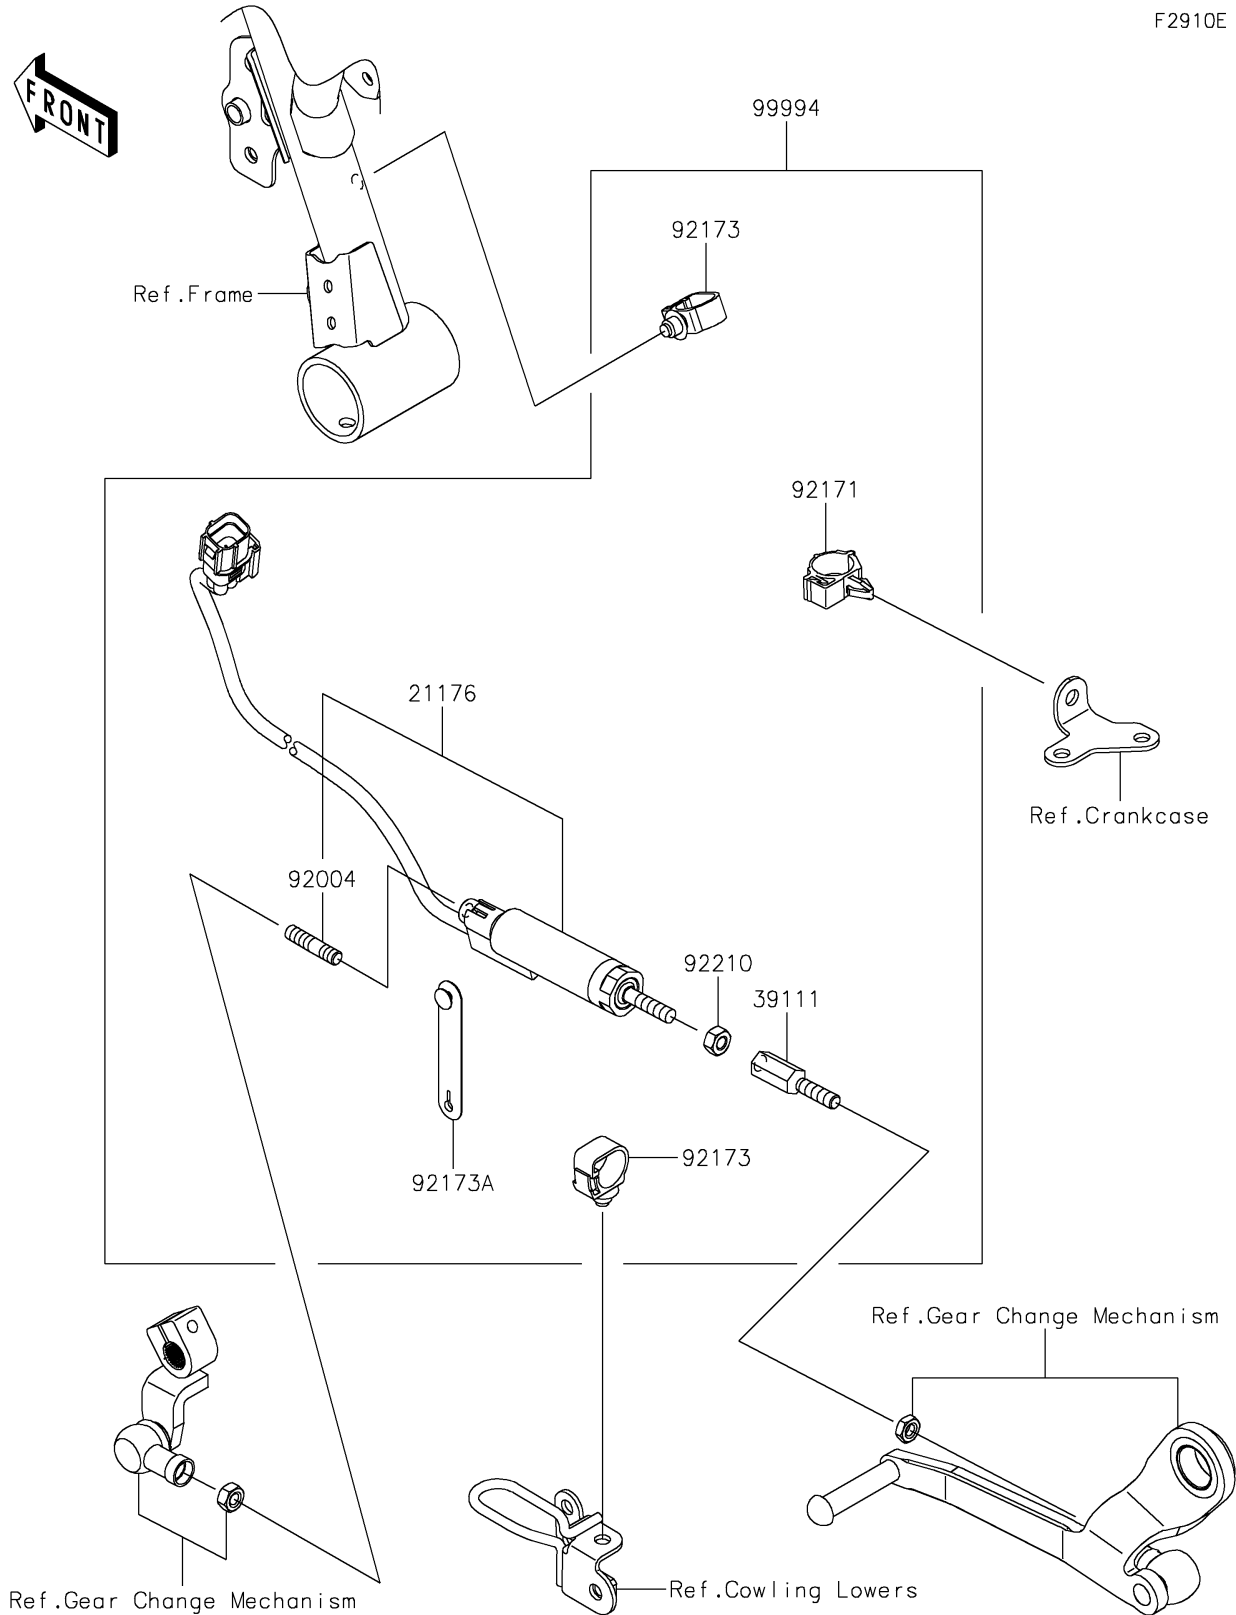

# 2023 Ninja ZX-4R ABS PARTS DIAGRAM

Accessory(Quick Shifter)

F2910E

## 2023 Ninja ZX-4R ABS PARTS LIST

Accessory(Quick Shifter)

ITEM NAME	PART NUMBER	QUANTITY
SENSOR,QUICK SHIFTER (Ref # 21176)	21176-0992	1
ROD-TIE (Ref # 39111)	39111-0382	1
STUD,6X20 (Ref # 92004)	92004-0793	1
CLAMP,BRAKE HOSE (Ref # 92171)	92171-0316	1
CLAMP,HOLDER CLIP (Ref # 92173)	92173-0868	2
CLAMP (Ref # 92173A)	92173-1526	1
NUT,6MM (Ref # 92210)	92210-1100	1
QUICK SHIFTER (Ref # 99994)	99994-1886	1