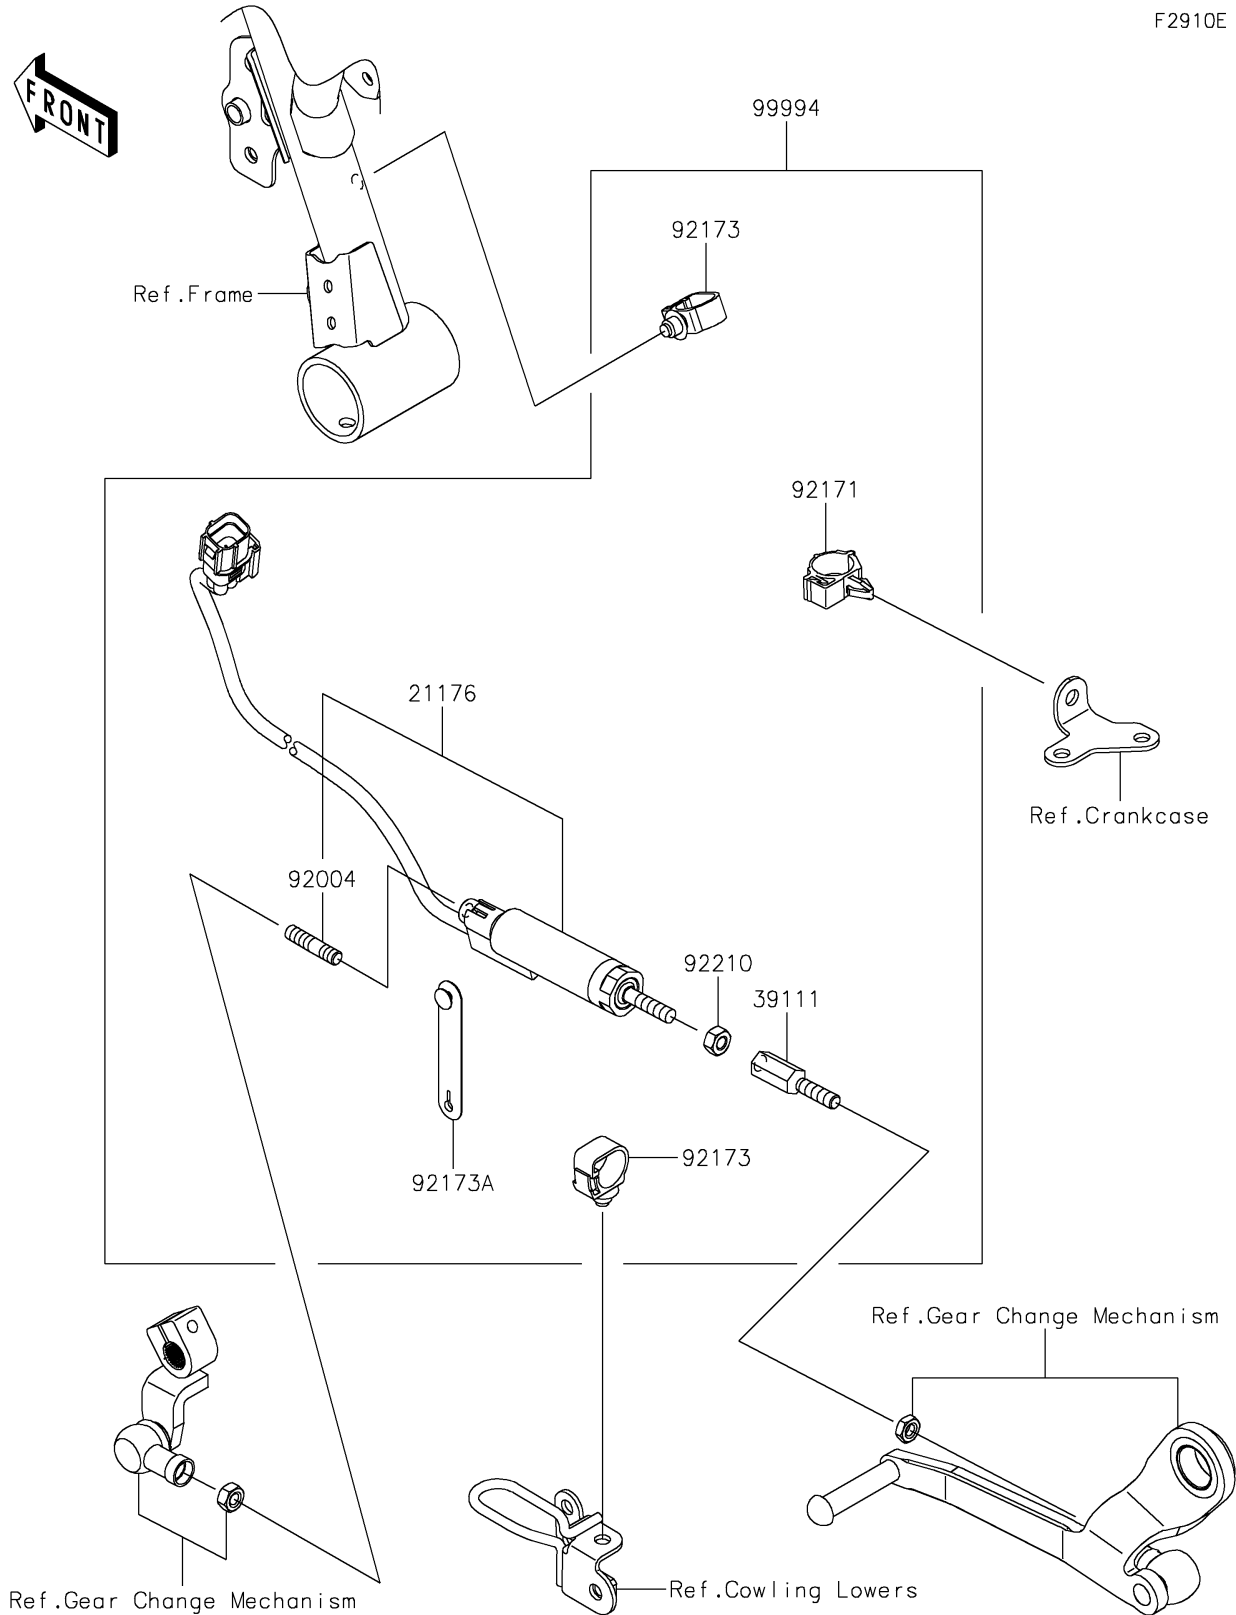

2024 Ninja ZX-4R ABS PARTS DIAGRAM

Accessory(Quick Shifter)

F2910E

2024 Ninja ZX-4R ABS PARTS LIST

Accessory(Quick Shifter)

ITEM NAME	PART NUMBER	QUANTITY
SENSOR,QUICK SHIFTER (Ref # 21176)	21176-0992	1
ROD-TIE (Ref # 39111)	39111-0382	1
STUD,6X20 (Ref # 92004)	92004-0793	1
CLAMP,BRAKE HOSE (Ref # 92171)	92171-0316	1
CLAMP,HOLDER CLIP (Ref # 92173)	92173-0868	2
CLAMP (Ref # 92173A)	92173-1526	1
NUT,6MM (Ref # 92210)	92210-1100	1
QUICK SHIFTER (Ref # 99994)	99994-1886	1