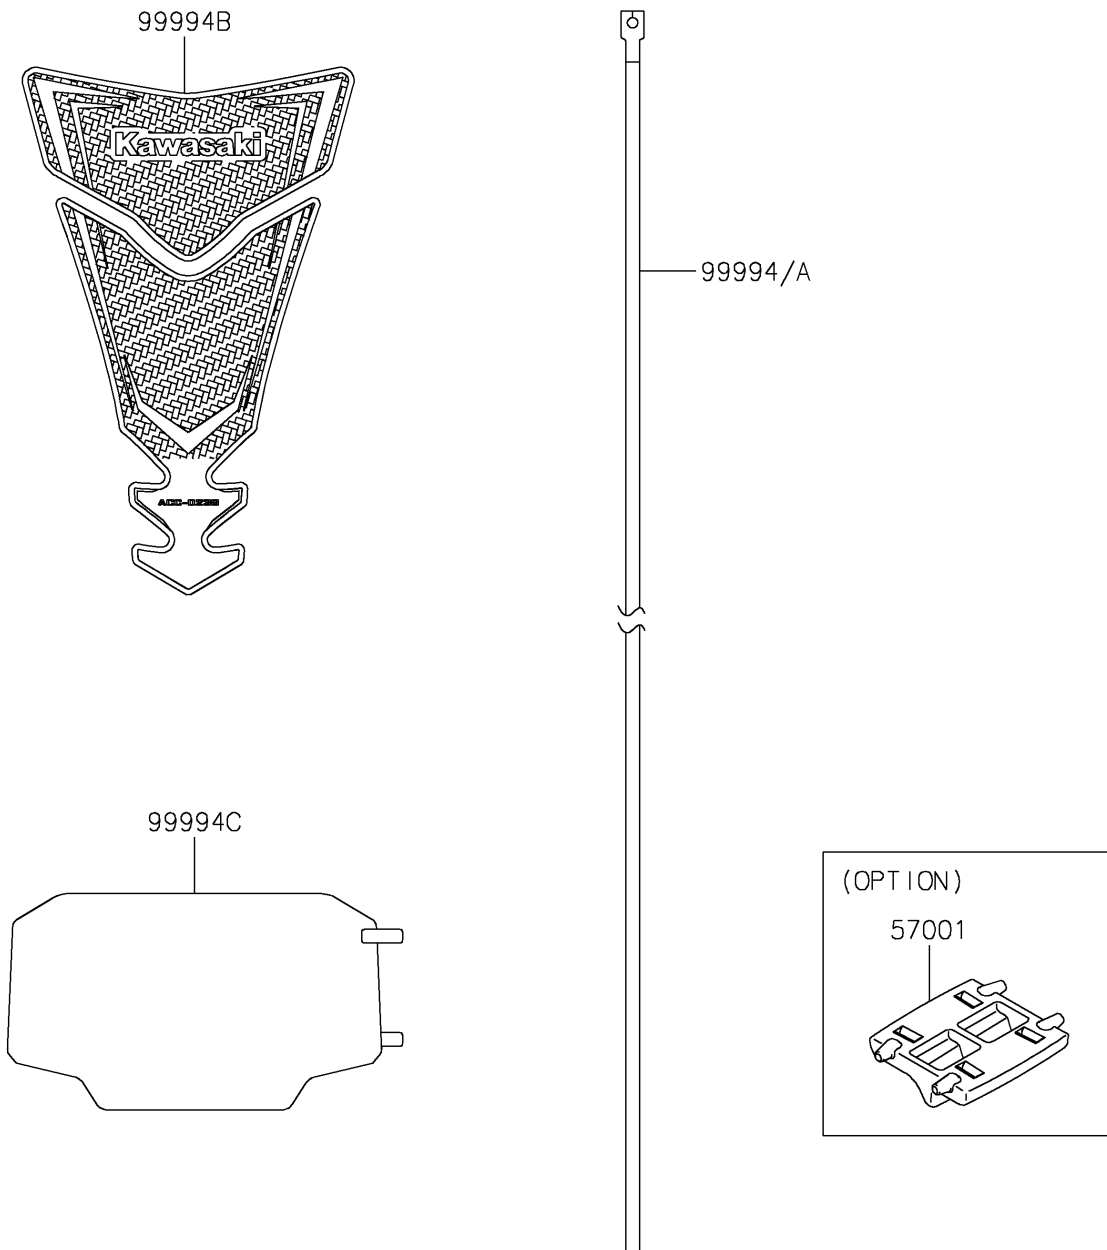

2024 Ninja ZX-4R ABS PARTS DIAGRAM

Accessory(Decals)

F2910G

2024 Ninja ZX-4R ABS PARTS LIST

Accessory(Decals)

ITEM NAME	PART NUMBER	QUANTITY
RIM STRIPE APPLICATOR (Ref # 57001)	57001-1752	AR
WHEEL RIM TAPE, GREEN (Ref # 99994)	99994-0932	1
WHEEL RIM TAPE, SILVER (Ref # 99994A)	99994-0933	1
TANKPAD (Ref # 99994B)	99994-1217	1
SCRATCH RESISTANT FILM (Ref # 99994C)	99994-1472	1