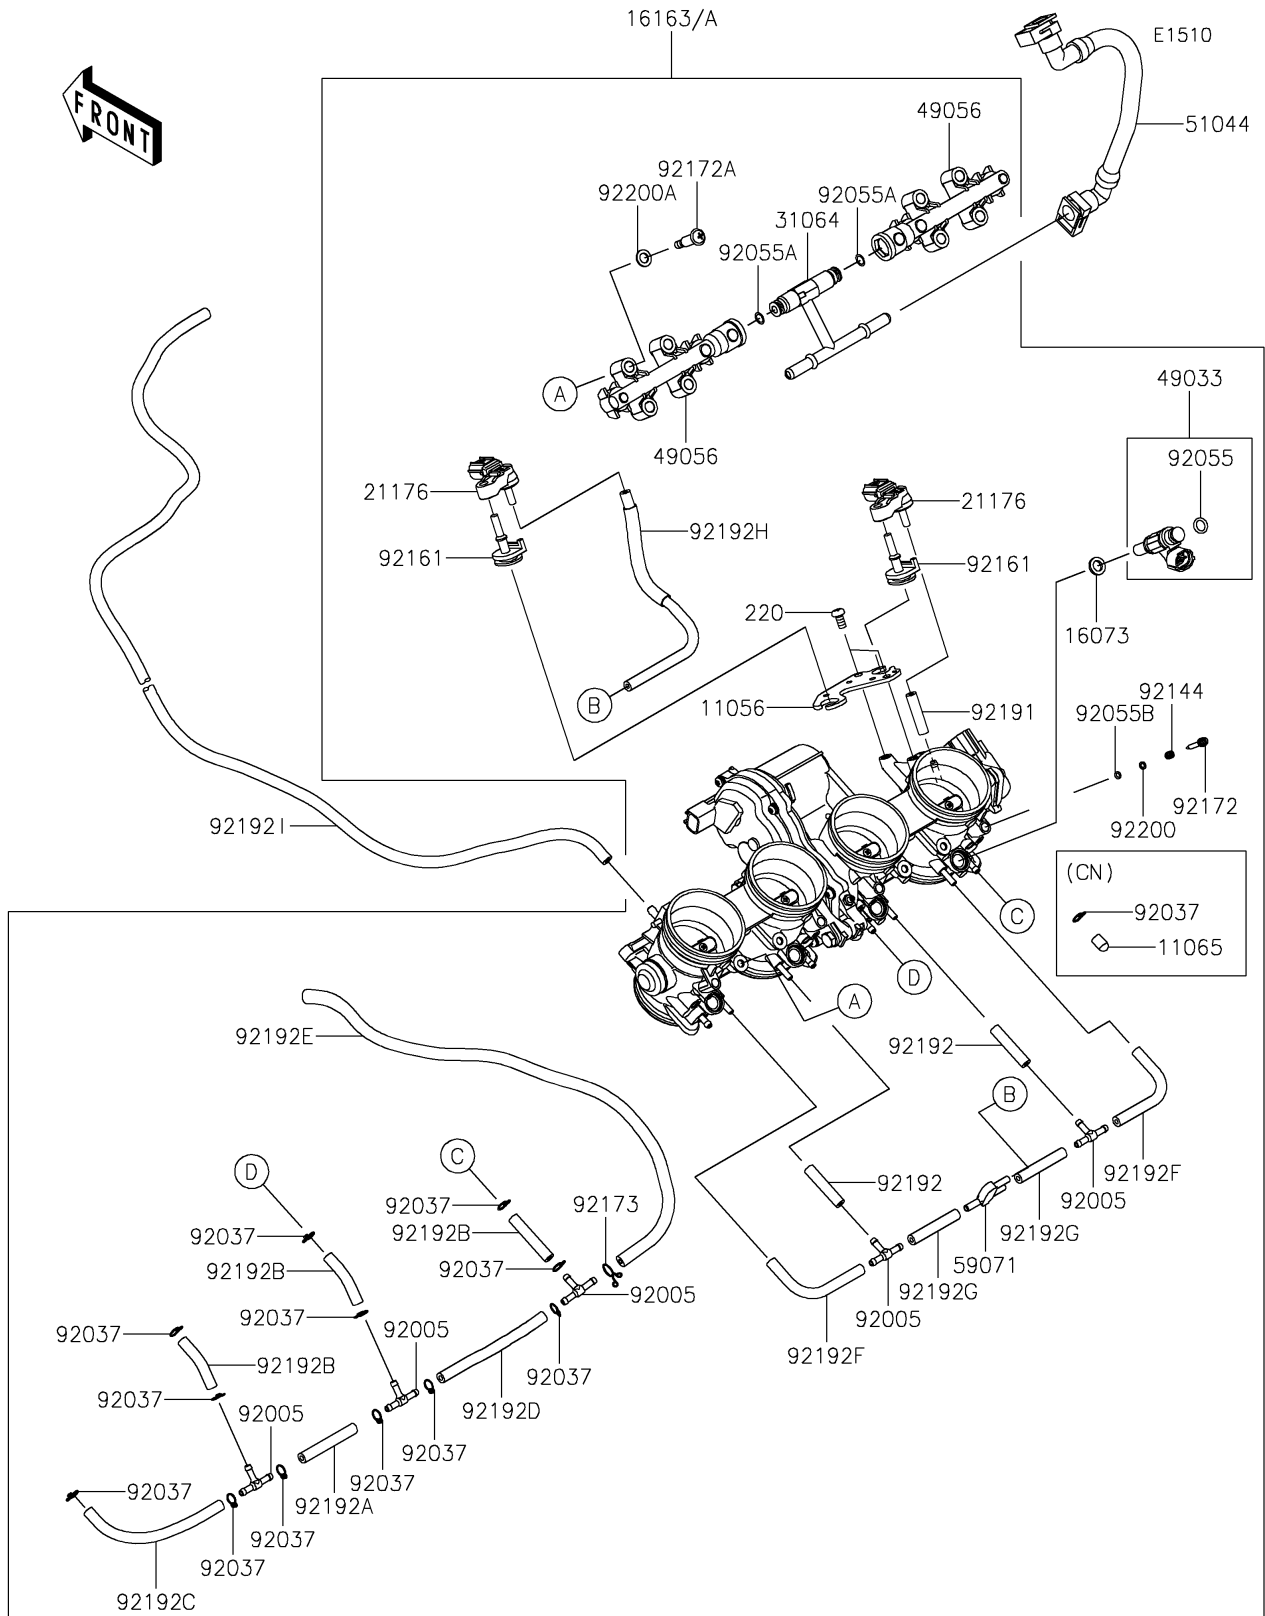

2025 Ninja ZX-10RR PARTS DIAGRAM

Throttle

2025 Ninja ZX-10RR PARTS LIST

Throttle

ITEM NAME	PART NUMBER	QUANTITY
BRACKET (Ref # 11056)	11056-7844	1
CAP (Ref # 11065)	11065-0072	4
INSULATOR (Ref # 16073)	16073-0848	4
THROTTLE-ASSY (Ref # 16163)	16163-1216	1
THROTTLE-ASSY (Ref # 16163A)	16163-1217	1
SENSOR,PRESSURE (Ref # 21176)	21176-0906	2
PIPE-COMP (Ref # 31064)	31064-0686	1
NOZZLE-INJECTION (Ref # 49033)	49033-0564	4
PIPE-INJECTION (Ref # 49056)	49056-0046	2
TUBE-ASSY,FUEL (Ref # 51044)	51044-0859	1
JOINT (Ref # 59071)	59071-0022	1
FITTING (Ref # 92005)	92005-1380	5
CLAMP,TUBE (Ref # 92037)	92037-1124	12
RING-O,INJECTION NOZZLE (Ref # 92055)	92055-0124	4
RING-O (Ref # 92055A)	92055-0761	2
RING-O (Ref # 92055B)	92055-0840	4
SPRING,THROTTLE STOP SCREW (Ref # 92144)	92144-1674	4
DAMPER (Ref # 92161)	92161-0673	2
SCREW (Ref # 92172)	92172-0156	4
SCREW,PIPE INJECTION (Ref # 92172A)	92172-0828	4
CLAMP (Ref # 92173)	92173-1568	1
TUBE,3.2X7.4X30 (Ref # 92191)	92191-1550	1
TUBE,3.2X7.4X35 (Ref # 92192)	92192-1234	2
TUBE,3.5X7.5X55 (Ref # 92192A)	92192-1349	1
TUBE,3.5X7.5X40 (Ref # 92192B)	92192-1494	3
TUBE,3.5X7.5X125 (Ref # 92192C)	92192-1497	1
TUBE,3.5X7.5X100 (Ref # 92192D)	92192-1521	1
TUBE,L=450 (Ref # 92192E)	92192-1612	1
TUBE,3.2X7.4X85 (Ref # 92192F)	92192-1616	2

2025 Ninja ZX-10RR PARTS LIST

Throttle

ITEM NAME	PART NUMBER	QUANTITY
TUBE,3.2X7.4X45 (Ref # 92192G)	92192-1617	2
TUBE,3.2X7.4X200 (Ref # 92192H)	92192-1618	1
TUBE (Ref # 92192I)	92192-2610	1
WASHER,PILOT AIR SCREW (Ref # 92200)	92200-1564	4
WASHER (Ref # 92200A)	92200-3807	4
SCREW-PAN-CROS,5X10 (Ref # 220)	220AA0510	2
FITTING (Ref # 92005)	92005-1380	2
CLAMP,TUBE (Ref # 92037)	92037-1124	4