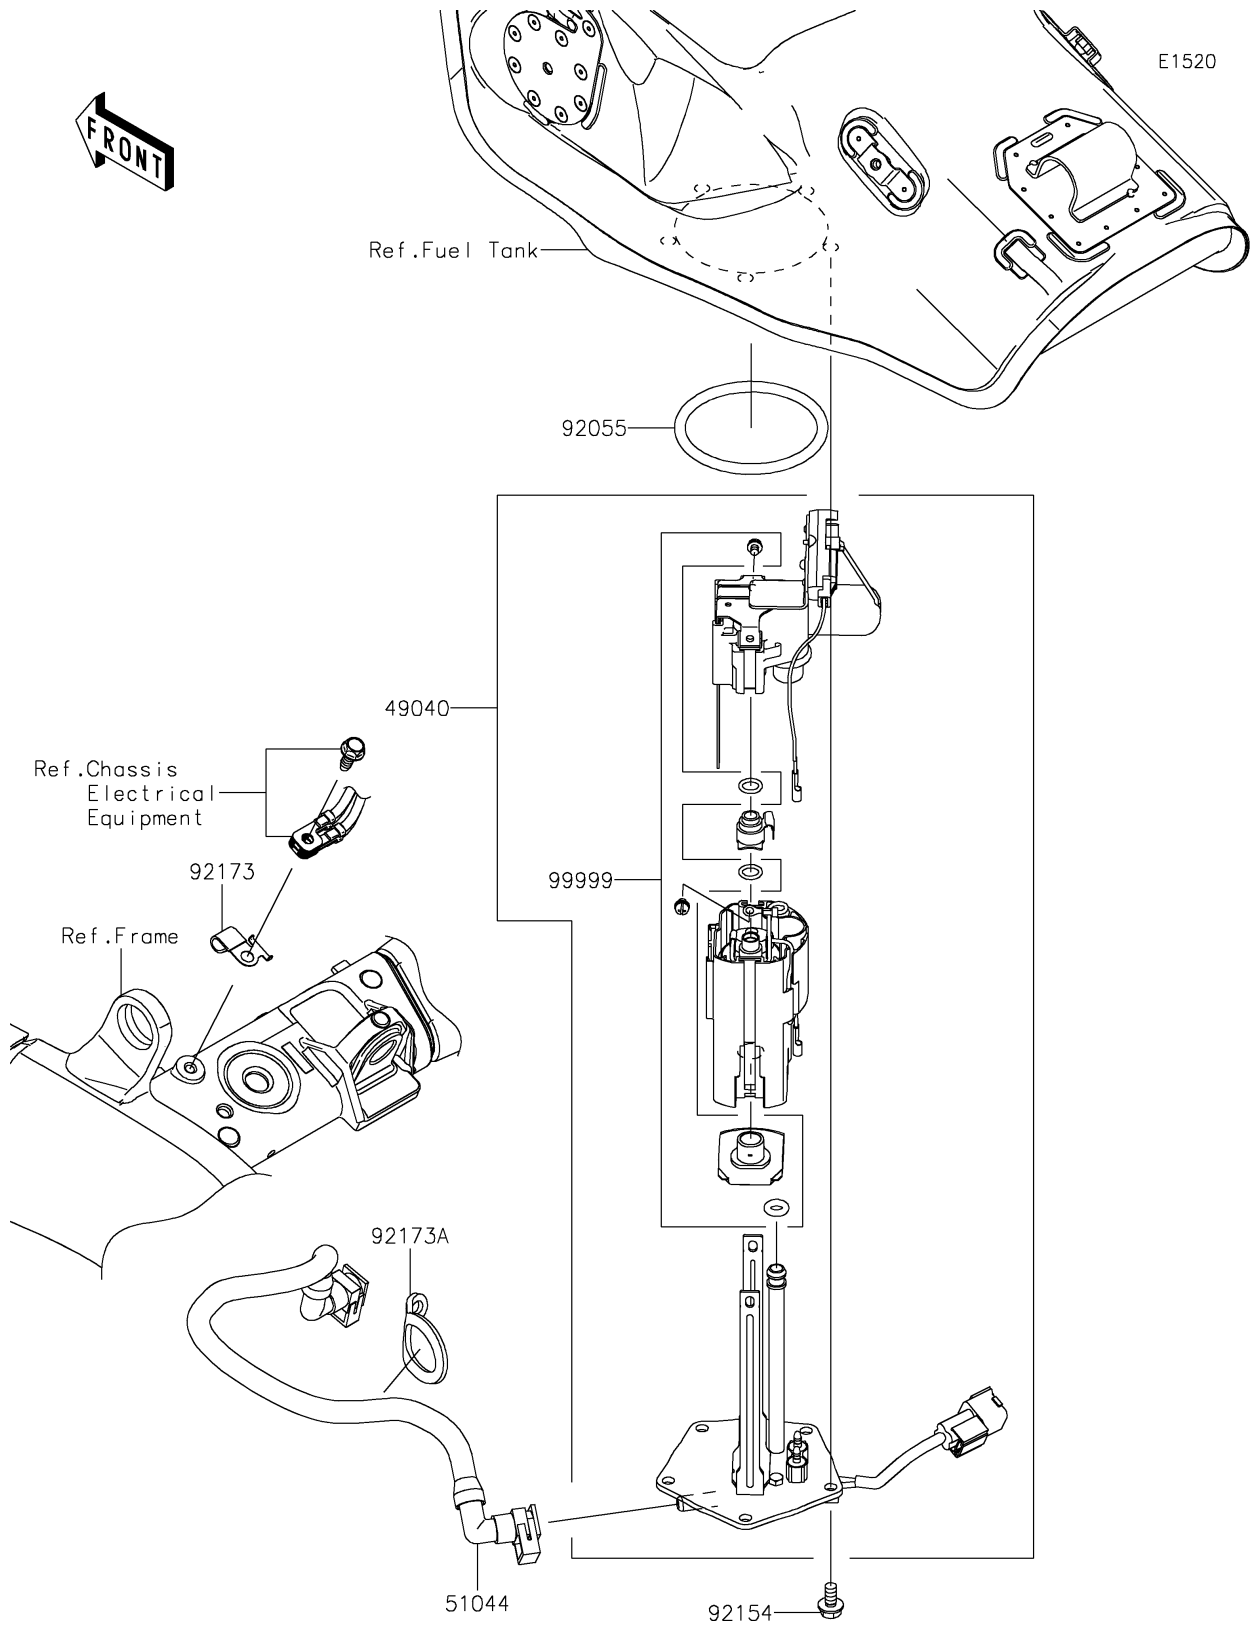

2024 NINJA® ZX™-10RR ABS PARTS DIAGRAM

Fuel Pump

2024 NINJA® ZX™ -10RR ABS PARTS LIST

Fuel Pump

ITEM NAME	PART NUMBER	QUANTITY
PUMP-FUEL (Ref # 49040)	49040-0798	1
TUBE-ASSY,FUEL (Ref # 51044)	51044-0858	1
RING-O,70.6X5.7 (Ref # 92055)	92055-0210	1
BOLT,FLANGED,6X12 (Ref # 92154)	92154-1848	5
CLAMP (Ref # 92173)	92173-0831	1
CLAMP (Ref # 92173A)	92173-0832	1
KIT,FUEL FILTER (Ref # 99999)	99999-0521	1