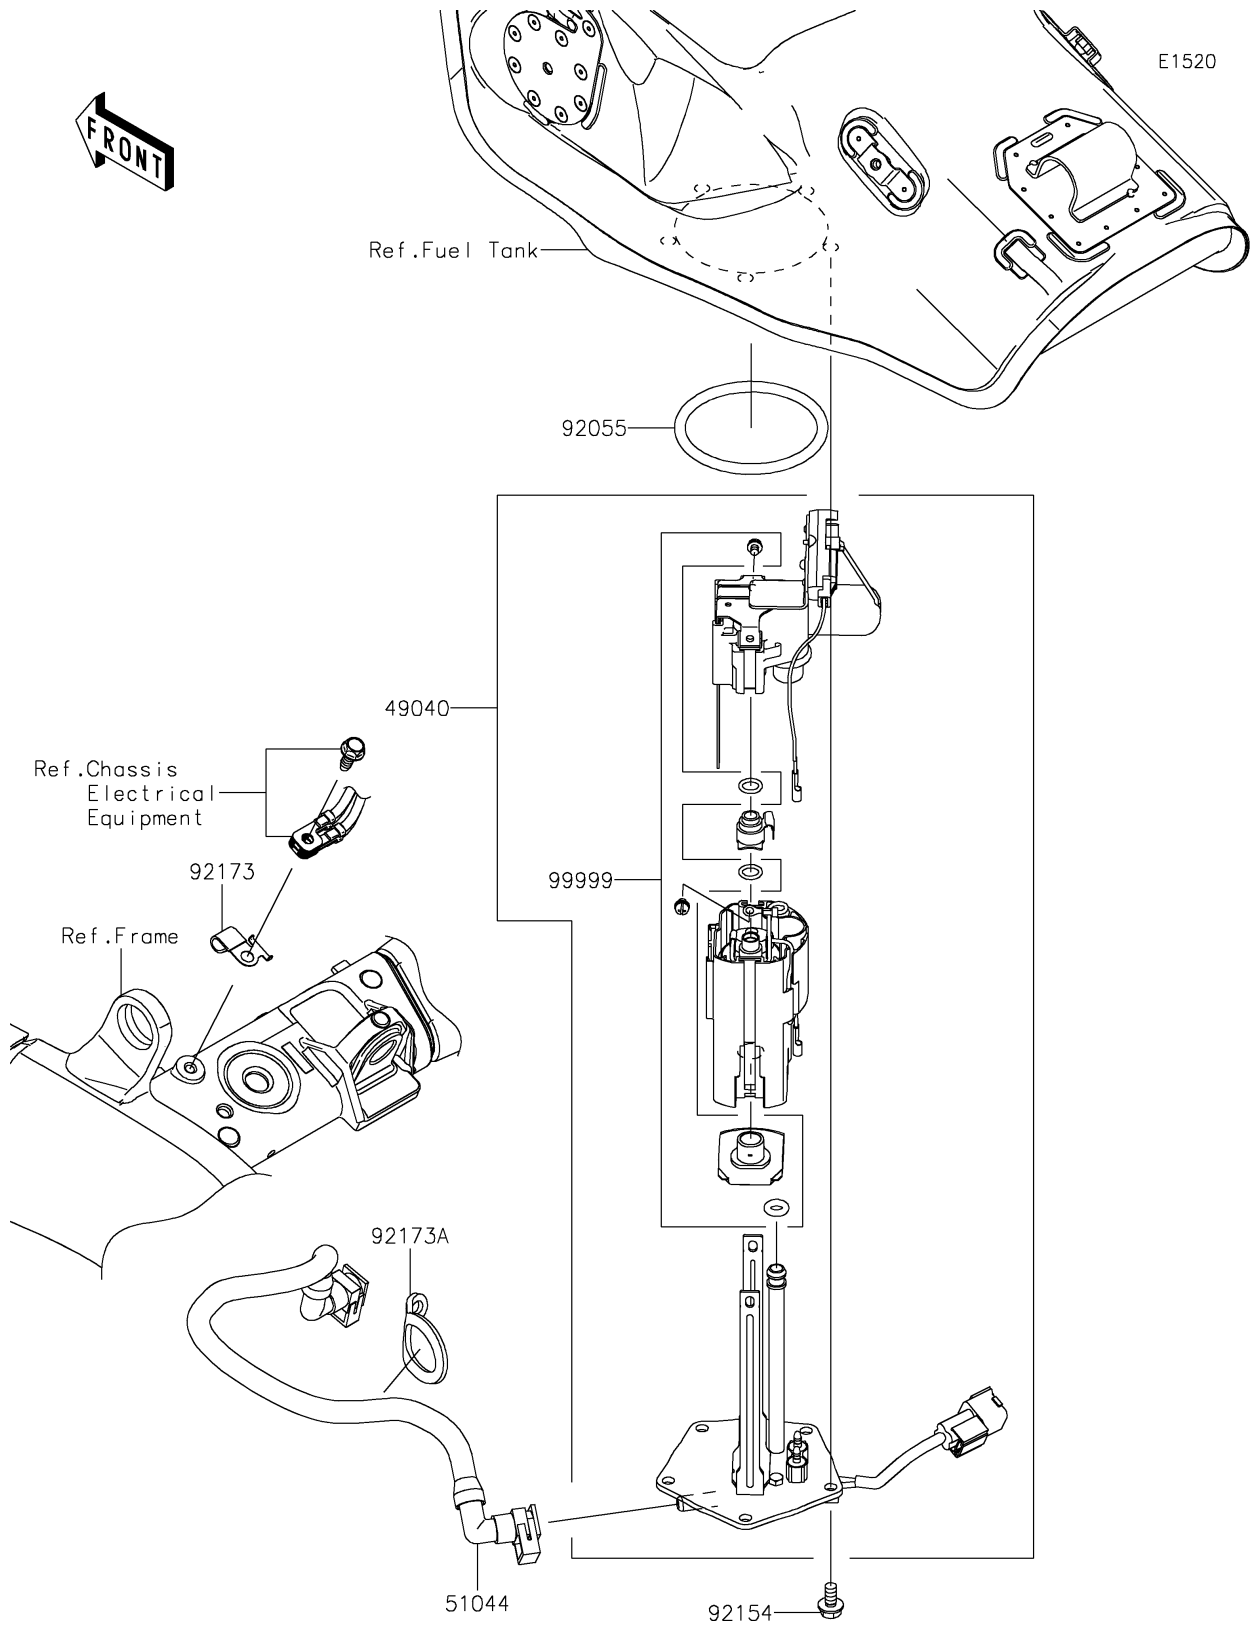

# 2025 NINJA® ZX™-10RR ABS PARTS DIAGRAM

## Fuel Pump

## 2025 NINJA® ZX™ -10RR ABS PARTS LIST

### Fuel Pump

ITEM NAME	PART NUMBER	QUANTITY
PUMP-FUEL (Ref # 49040)	49040-0798	1
TUBE-ASSY,FUEL (Ref # 51044)	51044-0858	1
RING-O,70.6X5.7 (Ref # 92055)	92055-0210	1
BOLT,FLANGED,6X12 (Ref # 92154)	92154-1848	5
CLAMP (Ref # 92173)	92173-0831	1
CLAMP (Ref # 92173A)	92173-0832	1
KIT,FUEL FILTER (Ref # 99999)	99999-0521	1