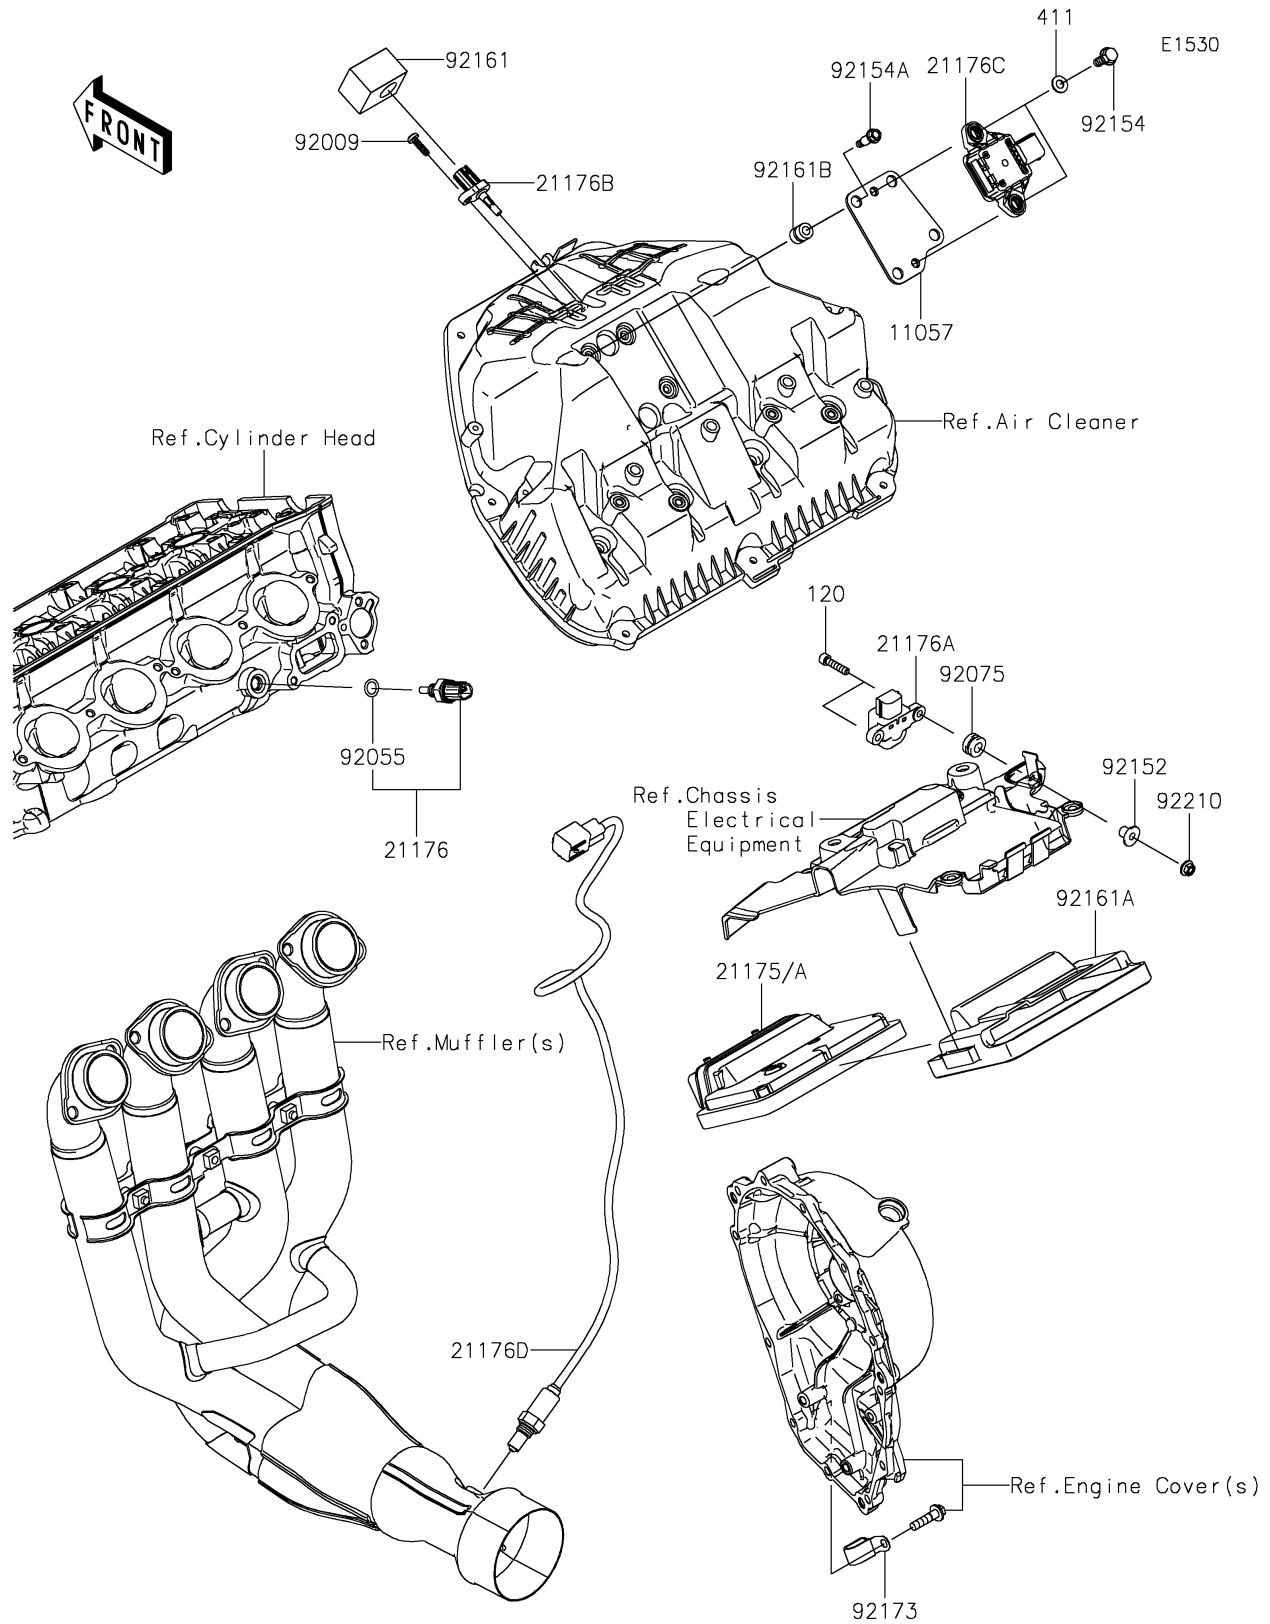

2025 Ninja ZX-10RR PARTS DIAGRAM

Fuel Injection

2025 Ninja ZX-10RR PARTS LIST

Fuel Injection

ITEM NAME	PART NUMBER	QUANTITY
BRACKET,GYRO SENSOR (Ref # 11057)	11057-1847	1
CONTROL UNIT-ELECTRONIC (Ref # 21175)	21175-1662	1
CONTROL UNIT-ELECTRONIC (Ref # 21175A)	21175-1668	1
SENSOR,WATER TEMP (Ref # 21176)	21176-0009	1
SENSOR,VEHICLE-DOWN (Ref # 21176A)	21176-0026	1
SENSOR,AIR TEMPERATURE (Ref # 21176B)	21176-0048	1
SENSOR,INERTIAL (Ref # 21176C)	21176-0878	1
SENSOR,OXYGEN (Ref # 21176D)	21176-0933	1
SCREW,TAPPING,5X16 (Ref # 92009)	92009-1984	1
RING-O,9.5X1.9 (Ref # 92055)	92055-0016	1
DAMPER (Ref # 92075)	92075-1912	2
COLLAR (Ref # 92152)	92152-1969	2
BOLT,FLANGED,6X16 (Ref # 92154)	92154-1851	2
BOLT,FLANGED,5X13.1 (Ref # 92154A)	92154-3841	4
DAMPER (Ref # 92161)	92161-0985	1
DAMPER,ECU (Ref # 92161A)	92161-2140	1
DAMPER,GYRO SENSOR (Ref # 92161B)	92161-2142	4
CLAMP (Ref # 92173)	92173-1549	1
NUT,FLANGED,5MM (Ref # 92210)	92210-0950	2
BOLT-SOCKET,5X22 (Ref # 120)	120R0522	2
WASHER-PLAIN,6MM (Ref # 411)	411S0600	2