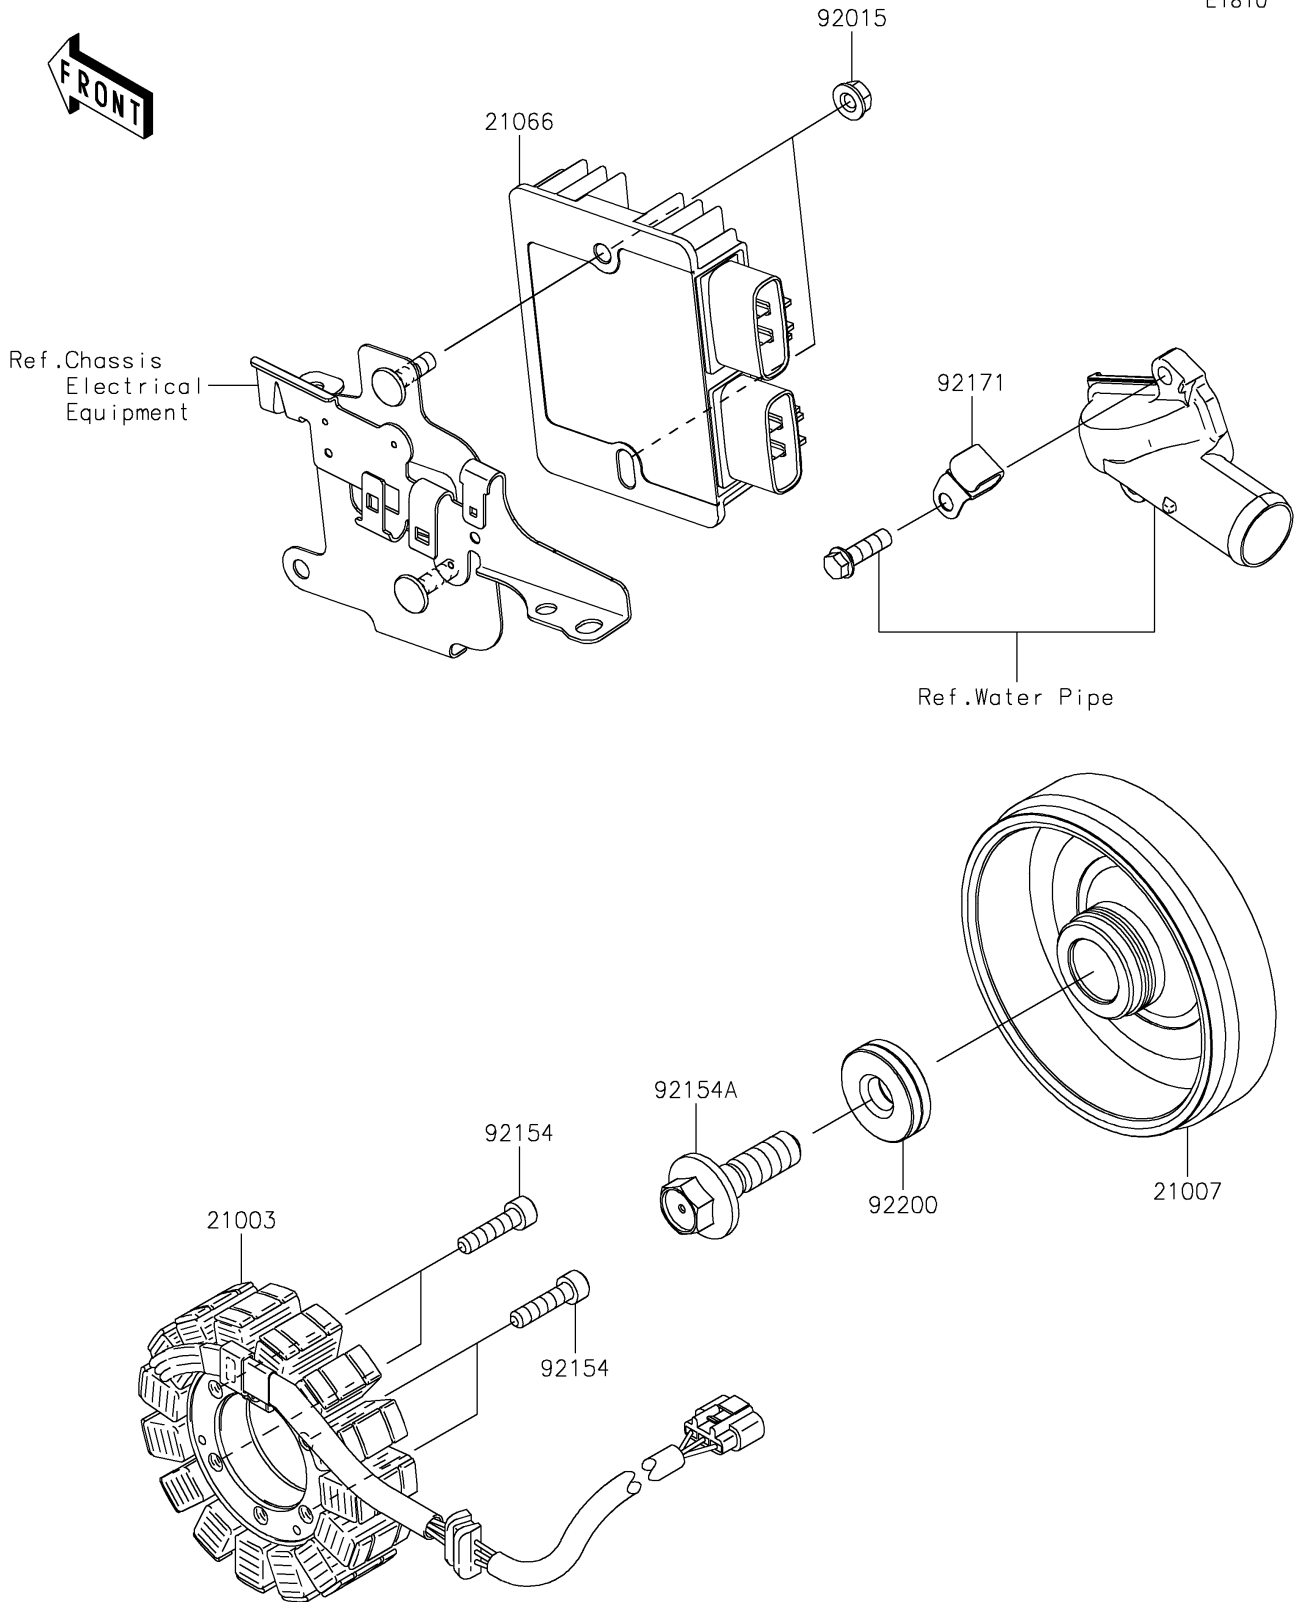

2025 NINJA[®] ZX[™]-10RR ABS PARTS DIAGRAM

Generator

E1810

2025 NINJA® ZX™ -10RR ABS PARTS LIST

Generator

ITEM NAME	PART NUMBER	QUANTITY
STATOR (Ref # 21003)	21003-0107	1
ROTOR (Ref # 21007)	21007-0591	1
REGULATOR-VOLTAGE (Ref # 21066)	21066-0748	1
NUT,FLANGED,6MM (Ref # 92015)	92015-1367	2
BOLT,SOCKET,6X25 (Ref # 92154)	92154-0477	4
BOLT,12X40 (Ref # 92154A)	92154-1944	1
CLAMP (Ref # 92171)	92171-0534	1
WASHER,12X34X9 (Ref # 92200)	92200-0369	1