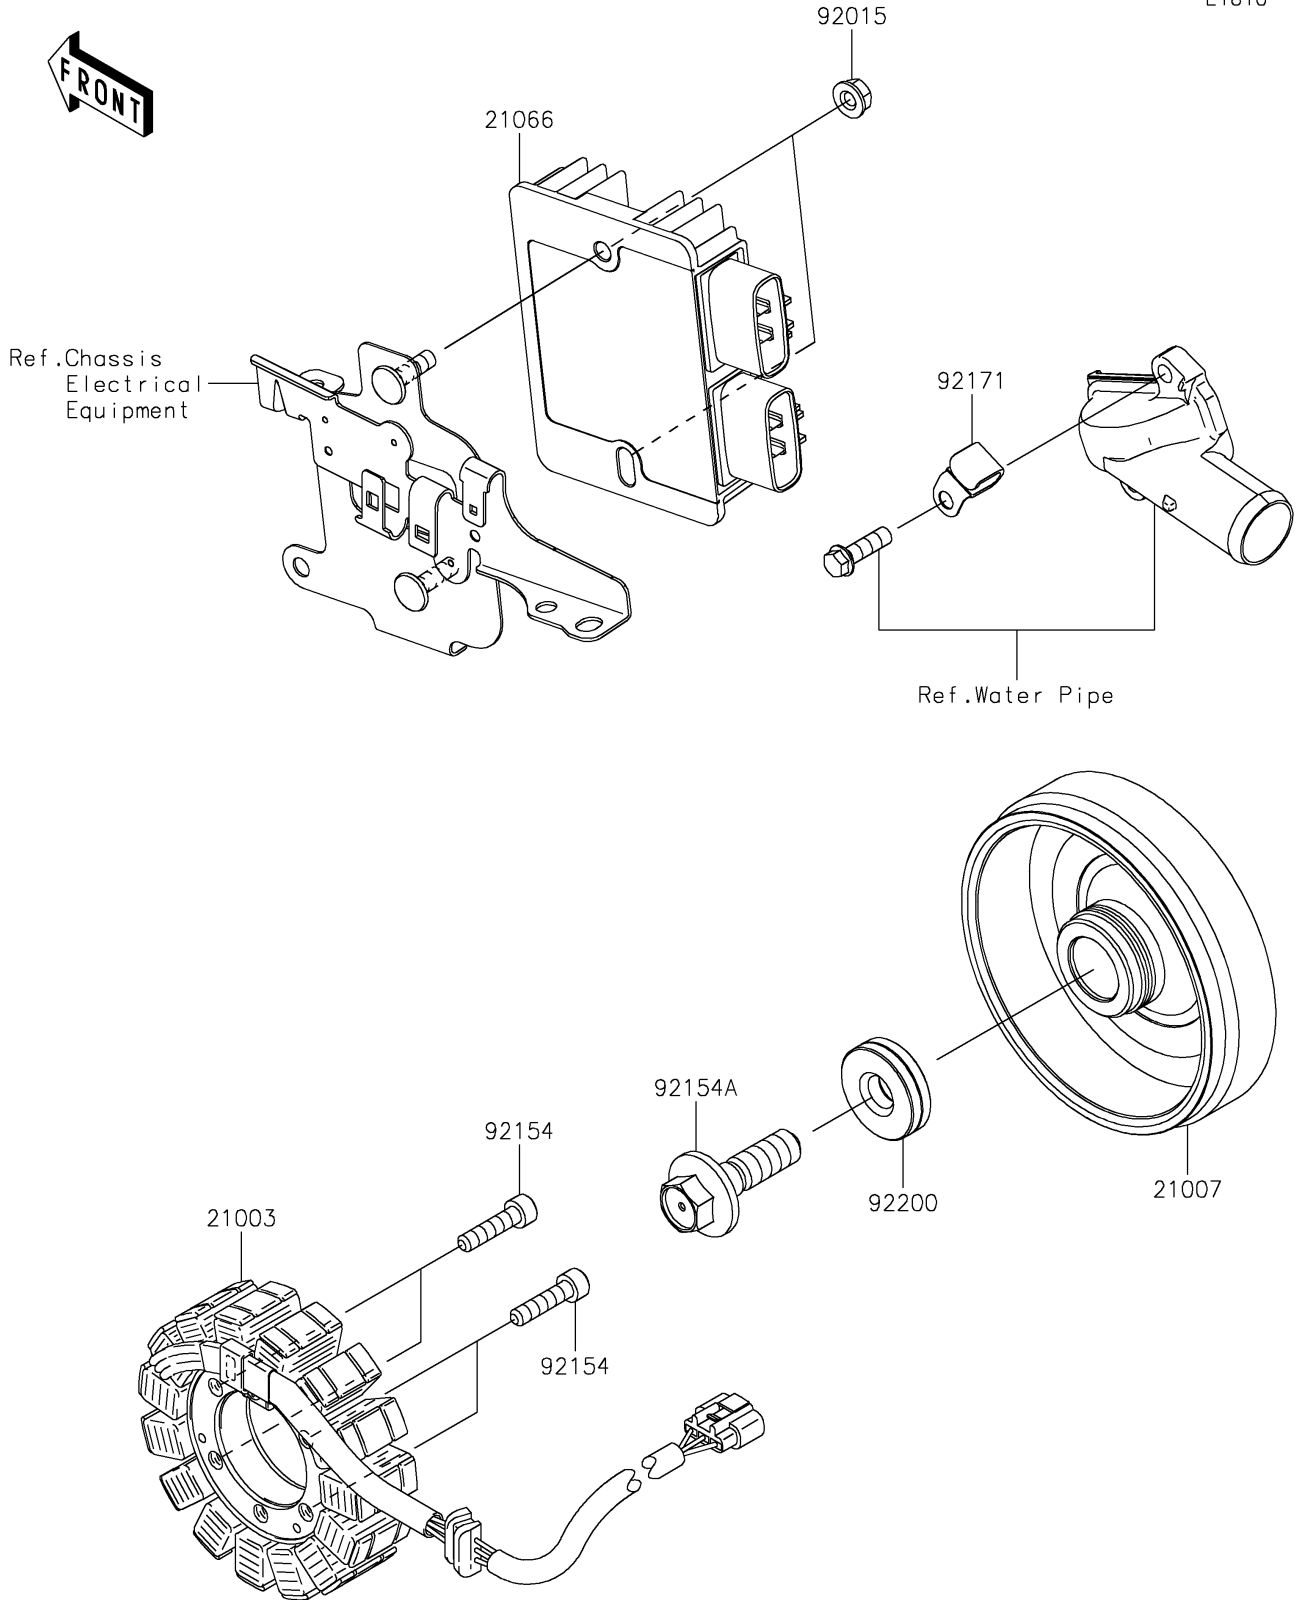

2025 Ninja ZX-10RR PARTS DIAGRAM

Generator

E1810

2025 Ninja ZX-10RR PARTS LIST

Generator

ITEM NAME	PART NUMBER	QUANTITY
STATOR (Ref # 21003)	21003-0107	1
ROTOR (Ref # 21007)	21007-0591	1
REGULATOR-VOLTAGE (Ref # 21066)	21066-0748	1
NUT,FLANGED,6MM (Ref # 92015)	92015-1367	2
BOLT,SOCKET,6X25 (Ref # 92154)	92154-0477	4
BOLT,12X40 (Ref # 92154A)	92154-1944	1
CLAMP (Ref # 92171)	92171-0534	1
WASHER,12X34X9 (Ref # 92200)	92200-0369	1