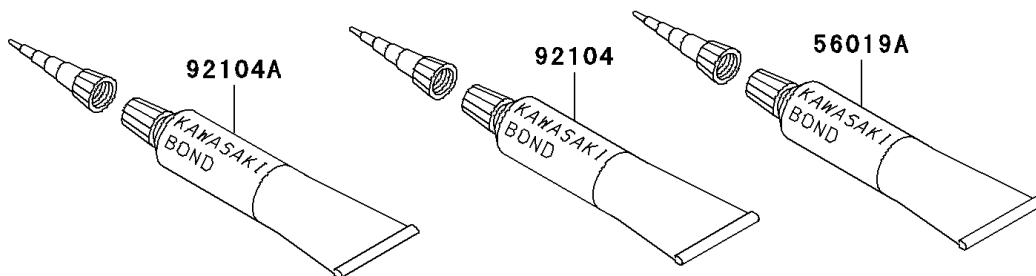

# 2000 Ninja® ZX™-12R PARTS DIAGRAM

Owner's Tools

56007

F2810

### Owner's Tools

ITEM NAME	PART NUMBER	QUANTITY
GAUGE,AIR,350KPA/50PSI (Ref # 52005)	52005-1142	1
TOOL-KIT (Ref # 56007)	56007-1427	1
BAG,TOOL (Ref # 56008)	56008-006	1
THREE BOND TB1211,HT/RS,WHITE (Ref # 56019A)	56019-120	1
GASKET-LIQUID,TUBE,100G,BLACK (Ref # 92104)	92104-1003	1
GASKET-LIQUID,SILVER TB1216 (Ref # 92104A)	92104-1063	AR
GRIP-SCREW DRIVER (Ref # 92106)	92106-1001	1
TOOL-DRIVER,#3PHILLIPS (Ref # 92107)	92107-1002	1
TOOL-DRIVER,#2PHILLIPS&SLOT (Ref # 92107A)	92107-1052	1
TOOL-WRENCH,ALLEN,5MM (Ref # 92110)	92110-1015	1
TOOL-WRENCH,OPEN END,10X12 (Ref # 92110A)	92110-1038	1
TOOL-WRENCH,OPEN END,14X17 (Ref # 92110B)	92110-1045	1
TOOL-WRENCH,BOX,16MM (Ref # 92110C)	92110-1132	1
TOOL-WRENCH,ALLEN,3MM (Ref # 92110D)	92110-1140	1
TOOL-WRENCH,BOX END,32MM (Ref # 92110E)	92110-1161	1
TOOL-WRENCH,BOX,8MM (Ref # 92110F)	92110-1174	1
TOOL-WRENCH,ALLEN,4MM (Ref # 92110G)	92110-3703	1
TOOL-BAR,BOX END WRENCH (Ref # 92111)	92111-1051	1
TOOL-PLIERS (Ref # 92112)	92112-003	1
TOOL-WRENCH,OPEN END,8X10 (Ref # 92126)	92126-001	1
TOOL-WRENCH,ALLEN,6MM (Ref # 92127)	92127-003	1