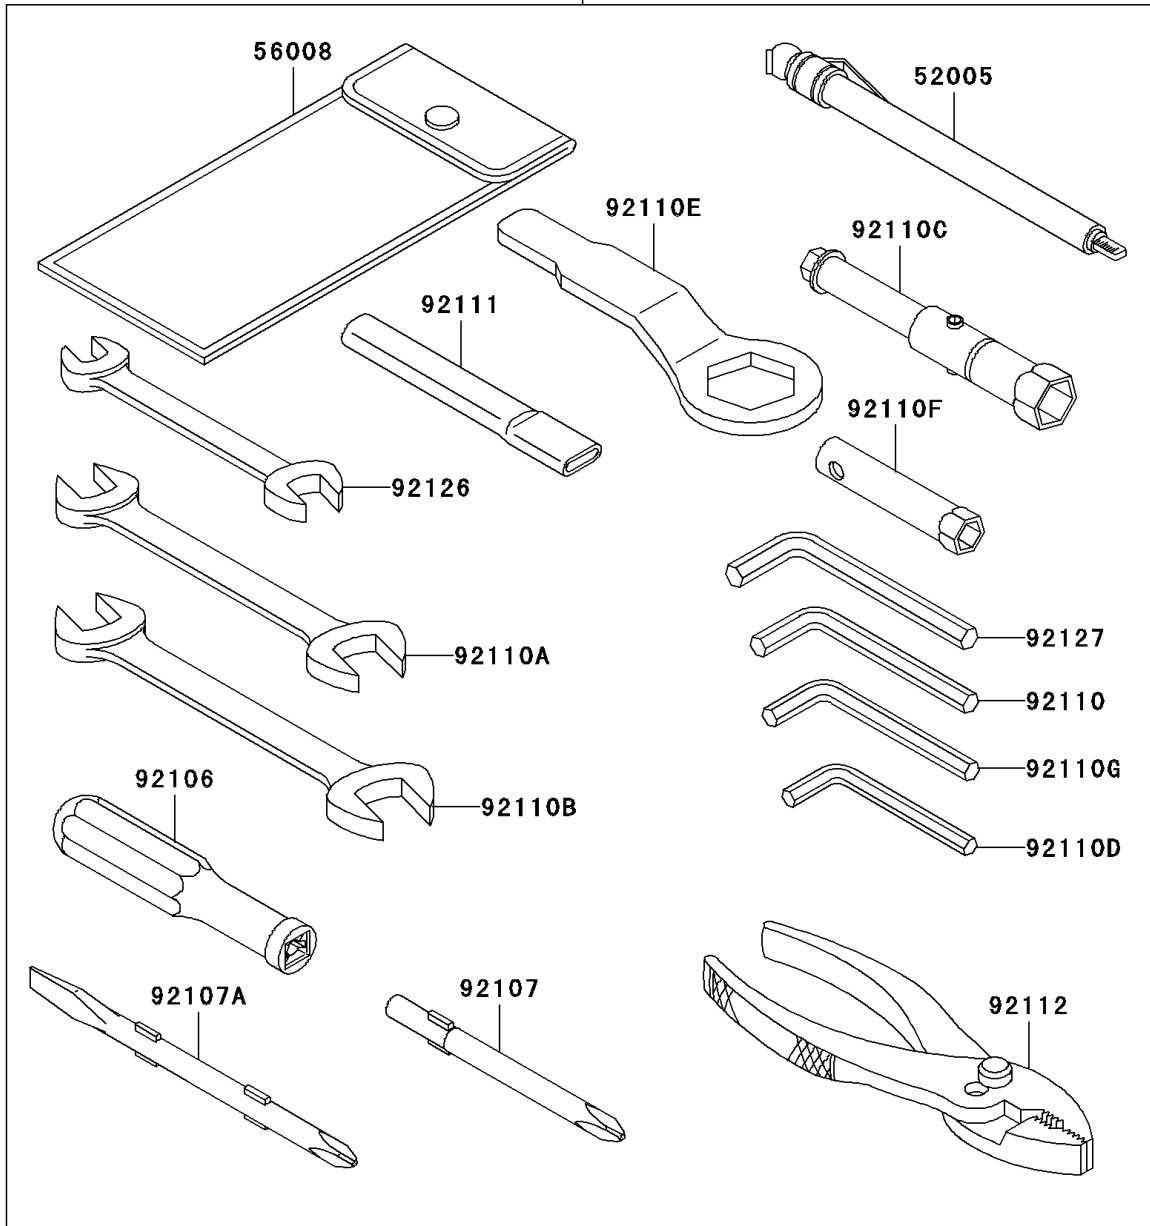

# 2000 Ninja® ZX™-12R PARTS DIAGRAM

Owner's Tools

56007

F2810

## 2000 Ninja® ZX™-12R PARTS LIST

### Owner's Tools

ITEM NAME	PART NUMBER	QUANTITY
GAUGE,AIR,350KPA/50PSI (Ref # 52005)	52005-1142	1
TOOL-KIT (Ref # 56007)	56007-1427	1
BAG,TOOL (Ref # 56008)	56008-006	1
THREE BOND TB1211,HT/RS,WHITE (Ref # 56019A)	56019-120	1
GASKET-LIQUID,TUBE,100G,BLACK (Ref # 92104)	92104-1003	1
GASKET-LIQUID,SILVER TB1216 (Ref # 92104A)	92104-1063	AR
GRIP-SCREW DRIVER (Ref # 92106)	92106-1001	1
TOOL-DRIVER,#3PHILLIPS (Ref # 92107)	92107-1002	1
TOOL-DRIVER,#2PHILLIPS&SLOT (Ref # 92107A)	92107-1052	1
TOOL-WRENCH,ALLEN,5MM (Ref # 92110)	92110-1015	1
TOOL-WRENCH,OPEN END,10X12 (Ref # 92110A)	92110-1038	1
TOOL-WRENCH,OPEN END,14X17 (Ref # 92110B)	92110-1045	1
TOOL-WRENCH,BOX,16MM (Ref # 92110C)	92110-1132	1
TOOL-WRENCH,ALLEN,3MM (Ref # 92110D)	92110-1140	1
TOOL-WRENCH,BOX END,32MM (Ref # 92110E)	92110-1161	1
TOOL-WRENCH,BOX,8MM (Ref # 92110F)	92110-1174	1
TOOL-WRENCH,ALLEN,4MM (Ref # 92110G)	92110-3703	1
TOOL-BAR,BOX END WRENCH (Ref # 92111)	92111-1051	1
TOOL-PLIERS (Ref # 92112)	92112-003	1
TOOL-WRENCH,OPEN END,8X10 (Ref # 92126)	92126-001	1
TOOL-WRENCH,ALLEN,6MM (Ref # 92127)	92127-003	1